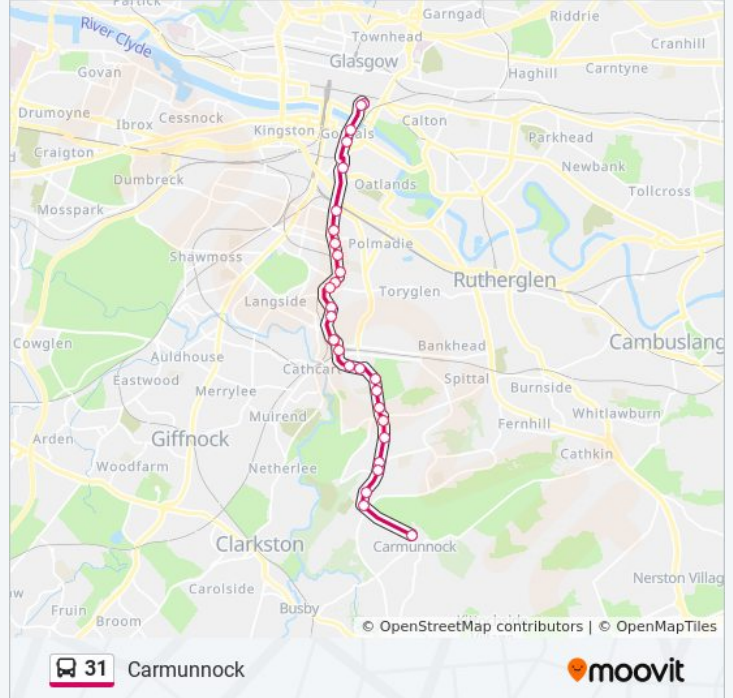

31 bus Info

Direction: Carmunnock

Stops: 28

Trip Duration: 29 min

Line Summary:

Glenacre Street, Castlemilk

St Margaret Mary's Rc Church, Castlemilk

Lainshaw Drive, Castlemilk

Holmbyre Road, Castlemilk

Carmunnock By-Pass, Castlemilk

Waterside Road, Carmunnock

Direction: Glasgow

33 stops

[VIEW LINE SCHEDULE](#)

Mitchell Hill Road, Castlemilk

Castlemilk Drive, Castlemilk

Lauriston Road, Gorbals

Bedford Lane, Gorbals

Citizens Theatre, Gorbals

Osborne Street, Glasgow

Direction: Govanhill

23 stops

[VIEW LINE SCHEDULE](#)

Cathkin Road, Carmunnock

31 bus Info

Direction: Govanhill

Stops: 23

Trip Duration: 18 min

Line Summary:

Carmunnock Road, Kings Park

Cordiner Street, Kings Park

Cathkinview Road, Kings Park