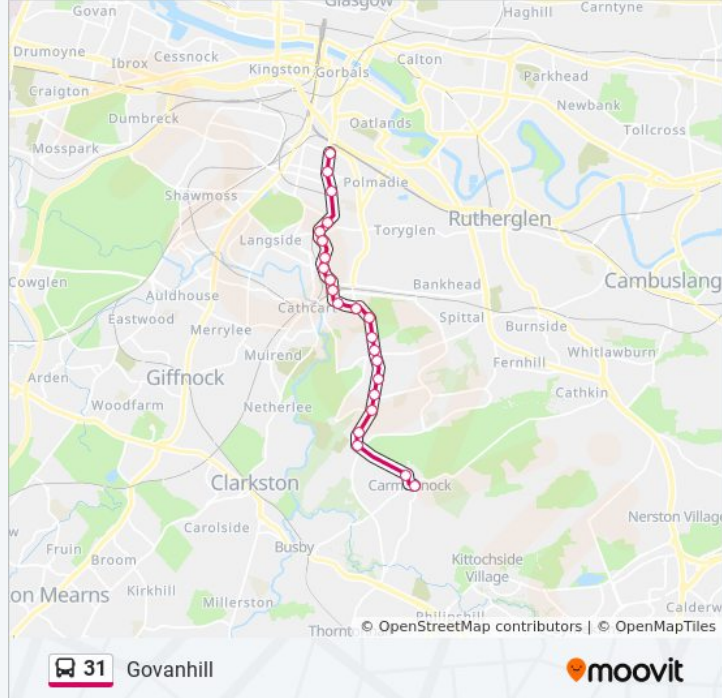

31 bus Info

Direction: Carmunnock

Stops: 28

Trip Duration: 29 min

Line Summary:

Glenacre Street, Castlemilk

St Margaret Mary's Rc Church, Castlemilk

Lainshaw Drive, Castlemilk

Lauriston Road, Gorbals

Bedford Lane, Gorbals

Citizens Theatre, Gorbals

Osborne Street, Glasgow

Direction: Govanhill

23 stops

[VIEW LINE SCHEDULE](#)

Cathkin Road, Carmunnock

31 bus Info

Direction: Govanhill

Stops: 23

Trip Duration: 18 min

Line Summary:

Carmunnock Road, Kings Park

Cordiner Street, Kings Park

Cathkinview Road, Kings Park

Stanmore Road, Kings Park

Florida Avenue, Kings Park

Florida Crescent, Kings Park

Boyd Street, Govanhill

Carfin Street, Govanhill

Butterbiggins Road, Govanhill

31 bus time schedules and route maps are available in an offline PDF at moovitapp.com. Use the [Moovit App](#) to see live bus times, train schedule or subway schedule, and step-by-step directions for all public transit in Scotland.