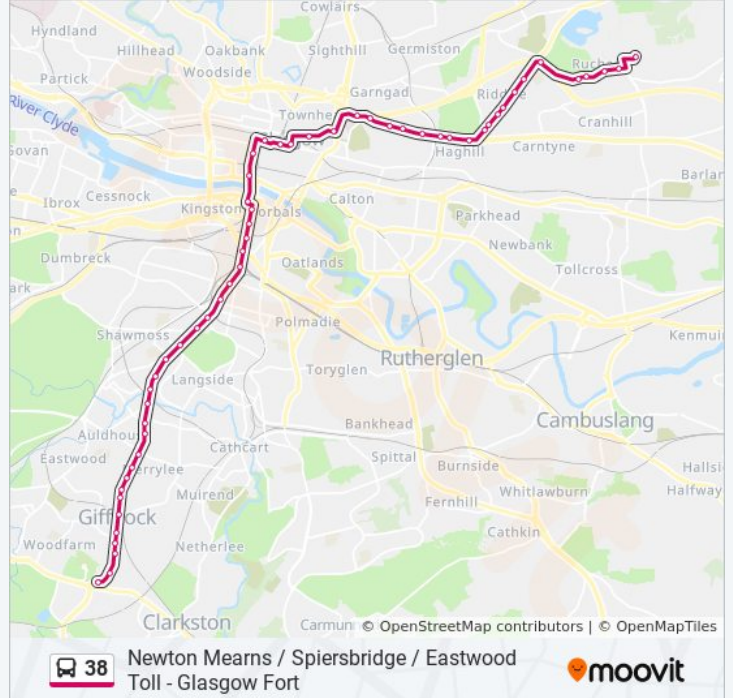

38 bus Info

Direction: Craigend

Stops: 54

Trip Duration: 68 min

Line Summary:

Albert Drive, Govanhill

Gourock Street, Port Eglinton

Devon Street, Port Eglinton

Cumbernauld Road, Provanmill

Gartcraig Road, Ruchazie

Elibank Street, Ruchazie

Post Office, Ruchazie

Hallforest Street, Ruchazie

Mossvale Crescent, Craigend

Direction: Crookfur

89 stops

38 bus Info

Direction: Crookfur

Stops: 89

Trip Duration: 89 min

Line Summary:

Townmill Road, Dennistoun

Royal Infirmary, Dennistoun

Glebe Street, Glasgow