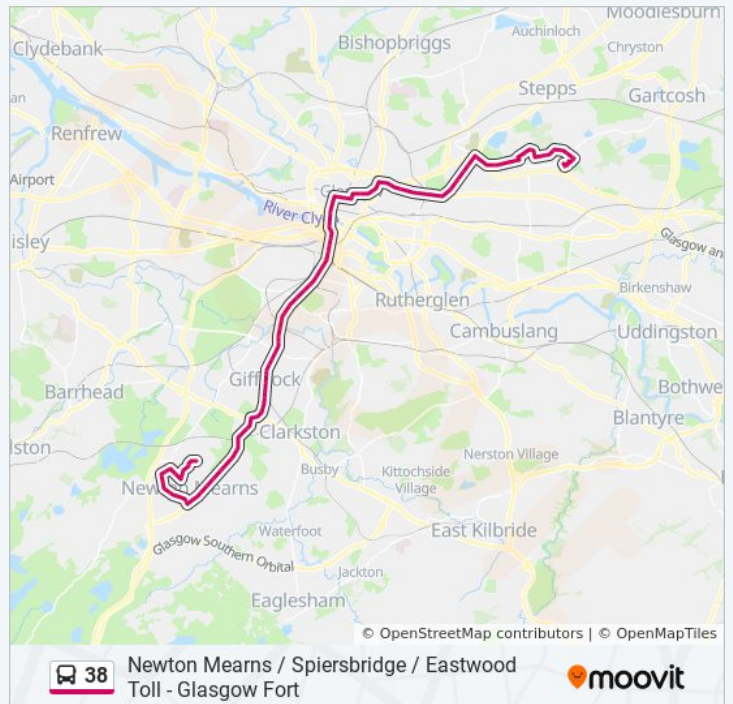

38 bus Info

Direction: Crookfur

Stops: 89

Trip Duration: 89 min

Line Summary:

Townmill Road, Dennistoun

Royal Infirmary, Dennistoun

Glebe Street, Glasgow

Merrylee Crescent, Merrylee

Merryton Avenue, Merrylee

Braidholm Road, Giffnock

Railway Station, Giffnock

Park Road, Giffnock

Montgomery Drive, Giffnock

Berryhill Road, Giffnock
Woodvale Avenue, Whitecraigs
Treemain Road, Whitecraigs
Whitecraigs Golf Course, Whitecraigs
The Broom Estate, Whitecraigs
Lochbroom Drive, Newton Mearns
Broomvale Drive, Newton Mearns
Rysland Avenue, Newton Mearns
Shaw Road, Newton Mearns
Eaglesham Road, Newton Mearns
Ayr Road, Newton Mearns
Castle Road, Newton Mearns
Rodger Avenue, Newton Mearns
Westacres Road, Newton Mearns
Islay Drive, Newton Mearns
Eriskay Avenue, Newton Mearns
Jura Drive, Newton Mearns
Whitelee Gate, Newton Mearns
Ladeside Close, Newton Mearns
Greenfarm Road, Crookfur
Harvie Avenue, Crookfur
Capelrig Road, Crookfur
Todhill, Crookfur
Machrie Drive, Crookfur
Fruin Avenue, Crookfur
Harvie Avenue, Crookfur
Laggan Road, Crookfur

Direction: Easterhouse

86 stops

[VIEW LINE SCHEDULE](#)

Laggan Road, Crookfur
Rannoch Avenue, Crookfur

38 bus Time Schedule

Easterhouse Route Timetable:

Sunday	Not Operational
Monday	5:24 AM - 11:31 PM
Tuesday	5:24 AM - 11:31 PM

Wednesday	5:24 AM - 11:31 PM
Thursday	5:24 AM - 11:31 PM
Friday	5:24 AM - 11:31 PM
Saturday	5:44 AM - 11:13 PM

38 bus Info

Direction: Easterhouse
Stops: 86
Trip Duration: 84 min
Line Summary:

38 Newton Mearns / Spiersbridge / Eastwood
 Toll - Glasgow Fort