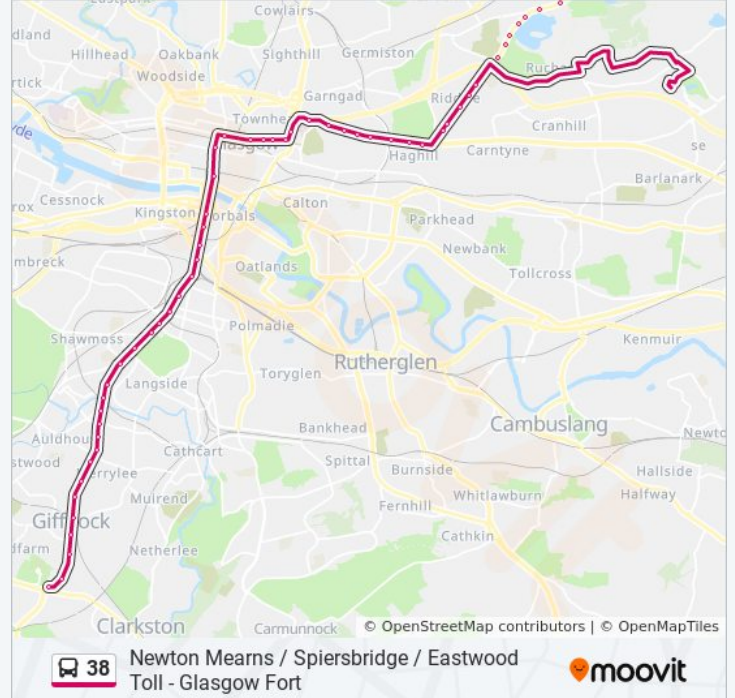

Direction: Giffnock

63 stops

[VIEW LINE SCHEDULE](#)

Glasgow Fort, Easterhouse
Auchinlea Road, Easterhouse
Gartloch Road, Easterhouse
Croftcroighn Drive, Garthamlock
Inchoch Street, Garthamlock
Craigievar Street, Garthamlock
Balveny Street, Garthamlock
Craiglockhart Street, Garthamlock
Tattershall Road, Garthamlock
Otterswick Place, Craigend
Cambusdoon Road, Craigend

38 bus Time Schedule

Giffnock Route Timetable:

Sunday	Not Operational
Monday	5:05 AM - 5:59 PM
Tuesday	5:05 AM - 5:59 PM
Wednesday	5:05 AM - 5:59 PM
Thursday	5:05 AM - 5:59 PM
Friday	5:05 AM - 5:59 PM
Saturday	7:35 AM - 7:27 PM

38 bus Info

Direction: Giffnock

Stops: 63

Trip Duration: 79 min

Line Summary:

Cambusdoon Road, Craigend
Mossvale Crescent, Craigend
Hallforest Street, Ruchazie
Post Office, Ruchazie
Elibank Street, Ruchazie
Gartcraig Road, Ruchazie
Cumbernauld Road, Provanmill
Riddrie Library, Riddrie
Tweed Crescent, Riddrie
Dinart Street, Riddrie
Redford Street, Riddrie
Warriston Street, Riddrie
Aberfoyle Street, Riddrie
Aitken Street, Dennistoun
Bannatyne Avenue, Dennistoun
Whitevale Street, Dennistoun
Whitehill Street, Dennistoun
Milnbank Street, Dennistoun
Townmill Road, Dennistoun
Royal Infirmary, Dennistoun
Glebe Street, Glasgow
Collins Street, Glasgow
City Of Glasgow College, Glasgow
North Frederick Street, Glasgow
West Nile Street, Glasgow
St Vincent Street, Glasgow
Howard Street, Glasgow
Bridge St Underground, Tradeston
Bedford Street, Tradeston
Wellcroft Place, Tradeston
Devon Street, Port Eglinton
Maxwell Road, Port Eglinton
Coplaw Street, Govanhill

Newlands Road, Newlands

Carlaverock Road, Newlands

Calderwood Road, Newlands

Mulberry Road, Newlands

Merrylee Crescent, Merrylee

Merryton Avenue, Merrylee

Braidholm Road, Giffnock

Railway Station, Giffnock