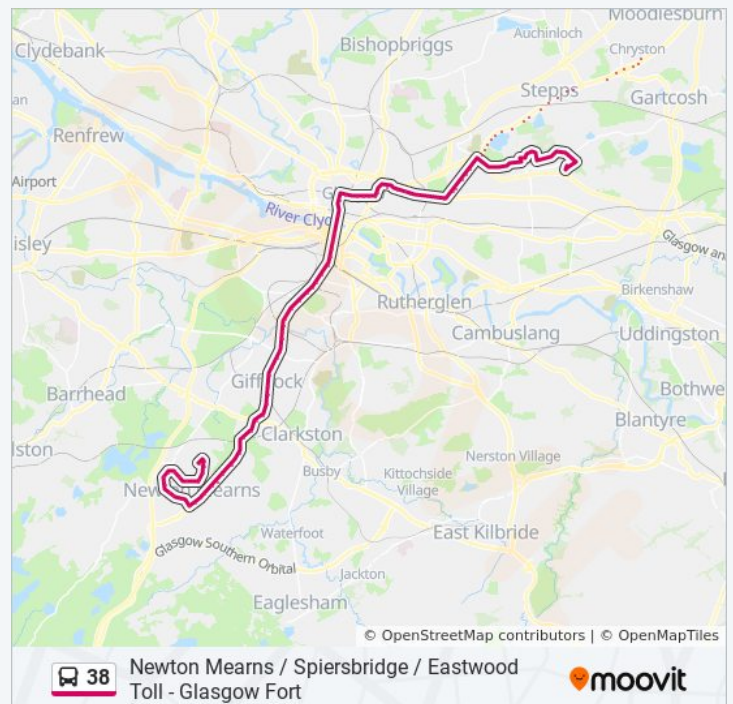

38 bus Time Schedule

Crookfur Route Timetable:

Sunday	Not Operational
Monday	6:22 AM - 11:04 PM
Tuesday	6:22 AM - 11:04 PM
Wednesday	6:22 AM - 11:04 PM
Thursday	6:22 AM - 11:04 PM
Friday	6:22 AM - 11:04 PM
Saturday	5:38 AM - 11:04 PM

38 bus Info

Direction: Crookfur

Stops: 89

Trip Duration: 89 min

Line Summary:

Townmill Road, Dennistoun

Royal Infirmary, Dennistoun

Glebe Street, Glasgow