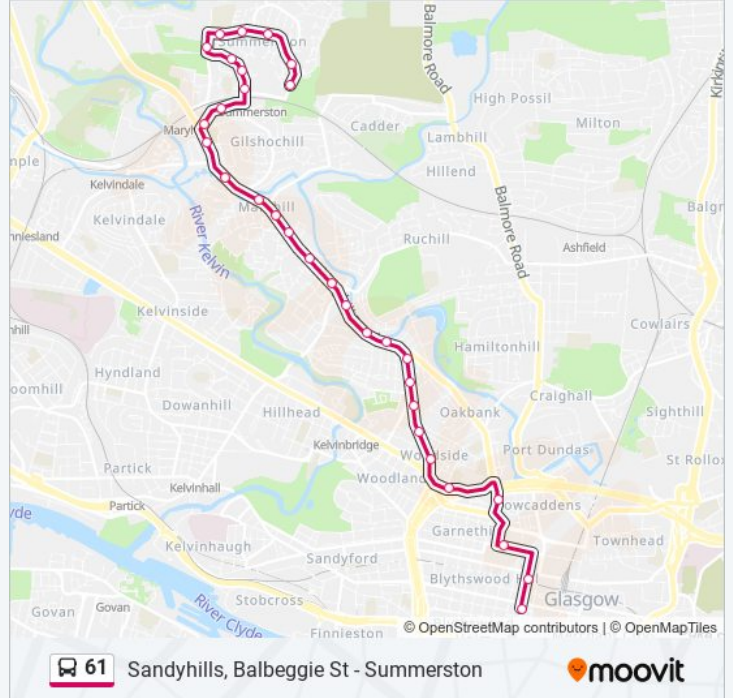

### 61 bus Info

**Direction:** Glasgow

**Stops:** 31

**Trip Duration:** 27 min

**Line Summary:**

Hindshaw Street, Firhill

North Woodside Road, Firhill

Seamore Street, St Georges Cross

Clarendon Street, St Georges Cross

New City Road, St Georges Cross

Cowcaddens Subway, Glasgow

Cambridge Street, Glasgow

Bath Lane, Glasgow

Drury Street, Glasgow

### Direction: Shettleston

65 stops

[VIEW LINE SCHEDULE](#)

Sunningdale Road, Summerston

Fairhaven Road, Summerston

Lewiston Road, Summerston

Arrochar Path, Summerston

Drumlaken Street, Summerston

Roths Drive, Summerston

Mullardoch Street, Summerston

Ferndale Place, Summerston

Ferndale Court, Summerston

Ledgowan Place, Maryhill

Shiskine Street, Maryhill

Duncruin Street, Maryhill

Fingal Street, Maryhill