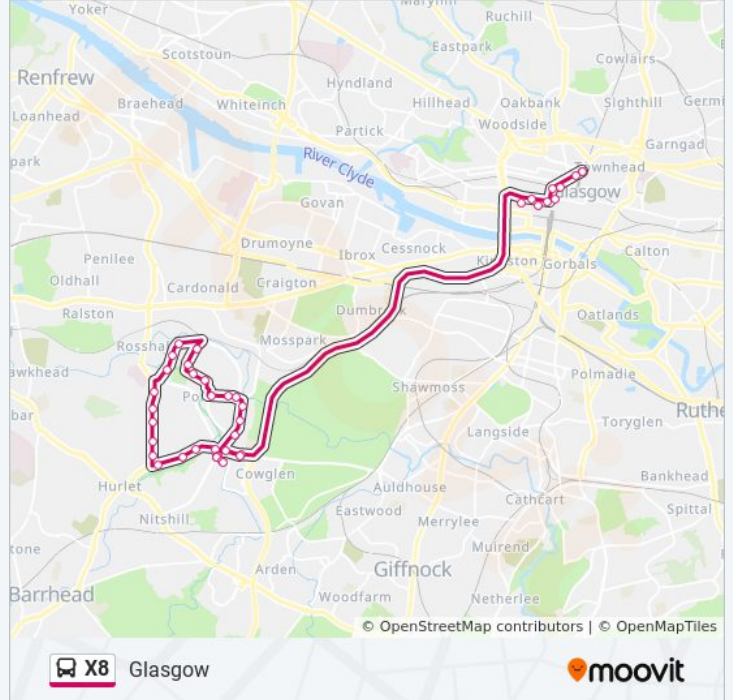

Swimming Pool, Pollok

Swimming Pool, Pollok

Damshot Road, Pollok

Blythswood Street, Glasgow

Waterloo Lane, Glasgow

West Regent Street, Glasgow

Buchanan Bus Station, Glasgow

Buchanan Bus Station, Glasgow

Direction: Pollok

34 stops

[VIEW LINE SCHEDULE](#)

Buchanan Bus Station, Glasgow

Bath Lane, Glasgow

Renfield Street, Glasgow

West Campbell Street, Glasgow

Pitt Street, Glasgow

X8 bus Info

Direction: Pollok

Stops: 34

Trip Duration: 50 min

Line Summary:

Cornalee Road, Pollok

Cornalee Gardens, Pollok

Sandend Road, Crookston