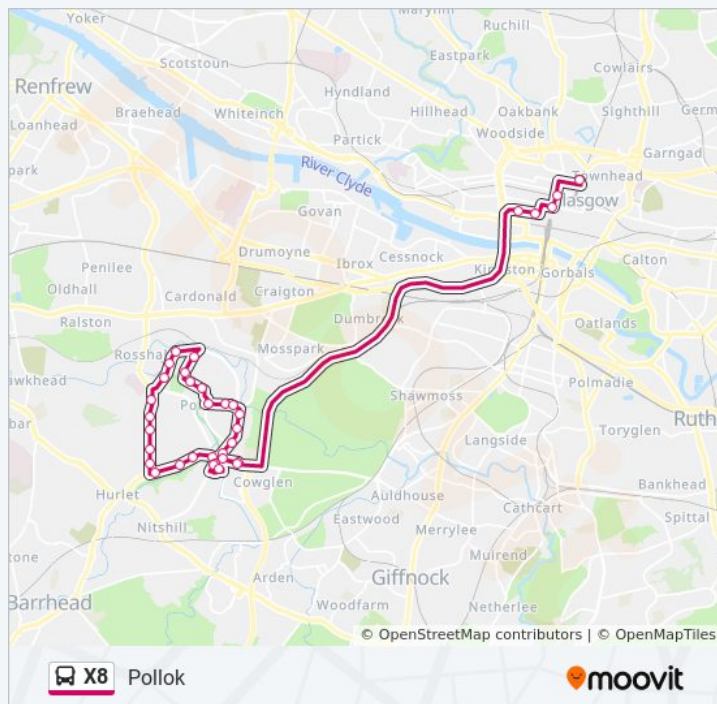

Direction: Glasgow

41 stops

[VIEW LINE SCHEDULE](#)

- Buchanan Bus Station, Glasgow
- Bath Lane, Glasgow
- Renfield Street, Glasgow
- West Campbell Street, Glasgow
- Pitt Street, Glasgow
- Fairchild Avenue, Pollok
- Swimming Pool, Pollok
- Silverburn Bus Station, Pollok
- Swimming Pool, Pollok
- Brockburn Crescent, Pollok
- Cornalee Road, Pollok
- Cornalee Gardens, Pollok
- Sandend Road, Crookston
- Crovie Road, Crookston
- Dalmellington Road, Crookston
- Bullwood Court, Crookston
- Bullwood Drive, Crookston
- Leverndale Road, Crookston
- Moyne Road, Pollok
- Drums Road, Pollok
- Dormanside Road, Pollok
- Dormanside Road, Pollok

Direction: Pollok

34 stops

[VIEW LINE SCHEDULE](#)

Buchanan Bus Station, Glasgow

Bath Lane, Glasgow

Renfield Street, Glasgow

West Campbell Street, Glasgow

Pitt Street, Glasgow

X8 bus Info

Direction: Pollok

Stops: 34

Trip Duration: 50 min

Line Summary:

Cornalee Road, Pollok

Cornalee Gardens, Pollok

Sandend Road, Crookston

Neilsland Square, Pollok

Maidland Road, Pollok

Waterfoot Avenue, Pollok

Swimming Pool, Pollok

Damshot Road, Pollok

X8 bus time schedules and route maps are available in an offline PDF at moovitapp.com. Use the [Moovit App](#) to see live bus times, train schedule or subway schedule, and step-by-step directions for all public transit in Scotland.