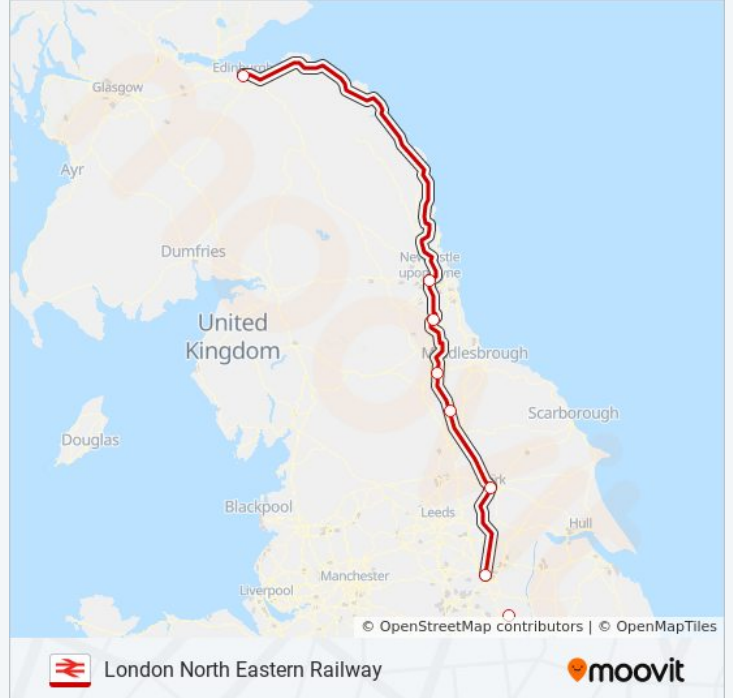

LONDON NORTH EASTERN RAILWAY train Info

Direction: Doncaster

Stops: 11

Trip Duration: 192 min

Line Summary:

Direction: Edinburgh

13 stops

[VIEW LINE SCHEDULE](#)

Edinburgh Route Timetable:

Sunday	8:45 AM - 7:00 PM
Monday	6:08 AM - 7:00 PM
Tuesday	6:08 AM - 7:00 PM
Wednesday	6:08 AM - 7:00 PM
Thursday	6:08 AM - 7:00 PM
Friday	6:08 AM - 7:30 PM
Saturday	6:08 AM - 6:00 PM

LONDON NORTH EASTERN RAILWAY train Info

Direction: Edinburgh

Stops: 13

Trip Duration: 271 min

Line Summary:

Direction: Glasgow Central

14 stops

[VIEW LINE SCHEDULE](#)