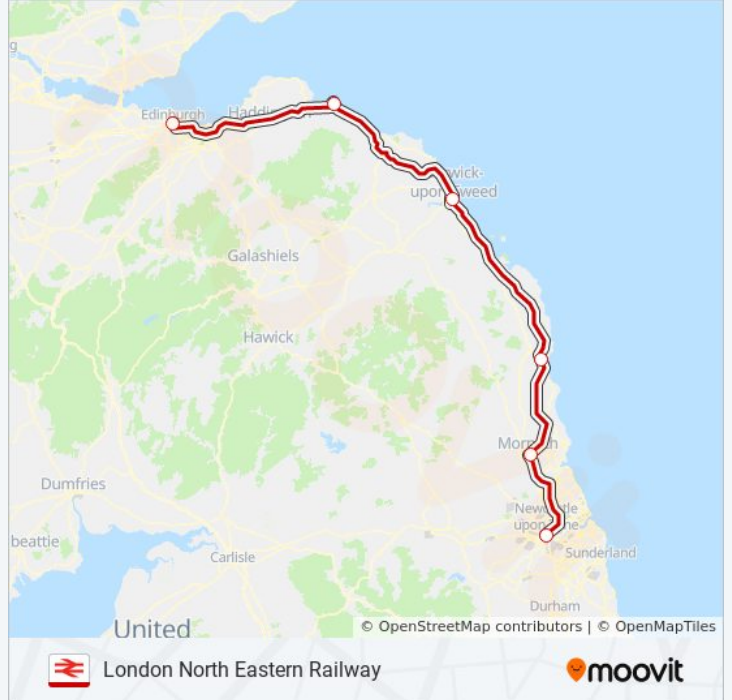

Direction: Inverness

Stops: 15

Trip Duration: 486 min

Line Summary:

Direction: Leeds

20 stops

[VIEW LINE SCHEDULE](#)

- Aberdeen
- Stonehaven
- Montrose
- Arbroath
- Dundee
- Leuchars
- Kirkcaldy
- Inverkeithing
- Haymarket
- Edinburgh
- Dunbar
- Berwick-Upon-Tweed
- Alnmouth
- Morpeth
- Newcastle
- Durham
- Darlington
- Northallerton

London Kings Cross

Direction: Newcastle

6 stops

[VIEW LINE SCHEDULE](#)

Edinburgh

Dunbar

Berwick-Upon-Tweed

Alnmouth

Morpeth

Newcastle

LONDON NORTH EASTERN RAILWAY train Time Schedule

Newcastle Route Timetable:

Sunday	9:00 PM
Monday	Not Operational
Tuesday	Not Operational
Wednesday	Not Operational
Thursday	Not Operational
Friday	10:00 PM
Saturday	6:30 PM - 8:00 PM

LONDON NORTH EASTERN RAILWAY train Info

Direction: Newcastle

Stops: 6

Trip Duration: 97 min

Line Summary:

Direction: Stirling

9 stops

[VIEW LINE SCHEDULE](#)