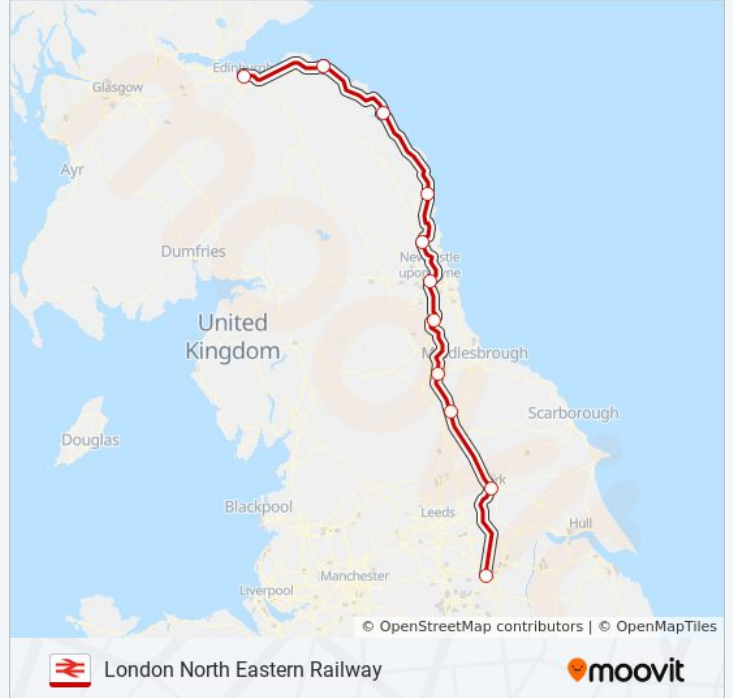

LONDON NORTH EASTERN RAILWAY train Info**Direction:** Aberdeen**Stops:** 18**Trip Duration:** 430 min**Line Summary:**

Direction: Doncaster

11 stops

[VIEW LINE SCHEDULE](#)

- Edinburgh
- Dunbar
- Berwick-Upon-Tweed
- Alnmouth
- Morpeth
- Newcastle
- Durham
- Darlington
- Northallerton
- York
- Doncaster

LONDON NORTH EASTERN RAILWAY train Time Schedule

Doncaster Route Timetable:

Sunday	8:00 PM
Monday	Not Operational
Tuesday	Not Operational
Wednesday	Not Operational
Thursday	Not Operational
Friday	Not Operational
Saturday	7:00 PM

LONDON NORTH EASTERN RAILWAY train Info

Direction: Doncaster

Stops: 11

Trip Duration: 192 min

Line Summary:

Direction: Edinburgh

13 stops

[VIEW LINE SCHEDULE](#)