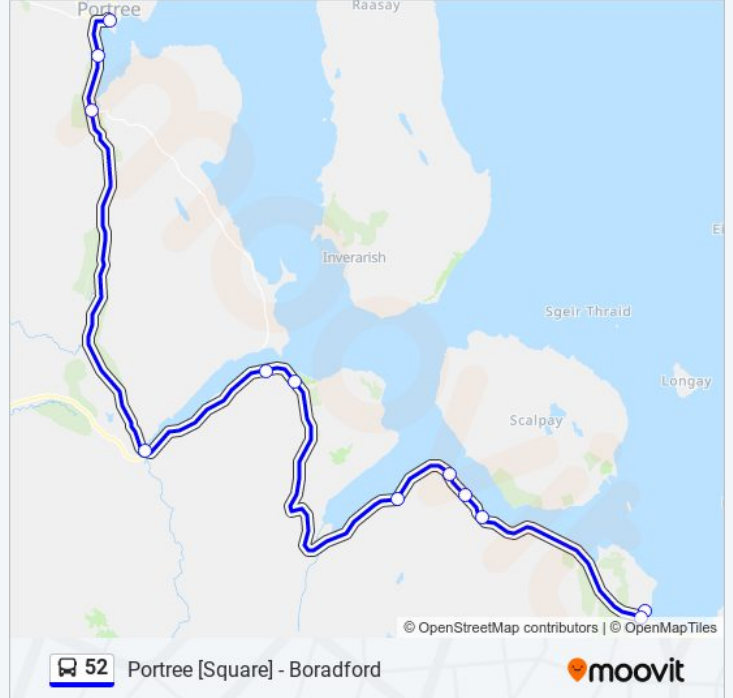

52 bus Info

Direction: Broadford

Stops: 12

Trip Duration: 43 min

Line Summary:

Direction: Portree

11 stops

[VIEW LINE SCHEDULE](#)