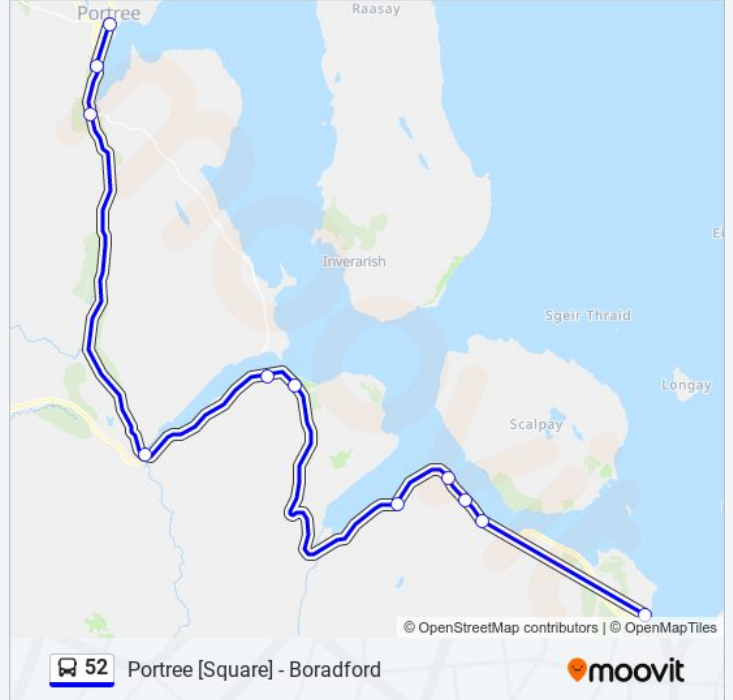

- New Broadford Hospital, Broadford
- Slipway, Strollamus
- Houses, Dunan
- Picture House, Ard Dorch
- Road End, Luib
- Skye Golf Club, Sconser
- Ferry Road End, Sconser
- Hotel, Sligachan
- Braes Road End, Portree
- Skye Candles Visitor Centre Road End, Portree
- Somerled Square, Portree

52 bus Time Schedule

Portree Route Timetable:

Sunday	08:05 - 14:39
Monday	Not Operational
Tuesday	Not Operational
Wednesday	Not Operational
Thursday	Not Operational
Friday	Not Operational
Saturday	Not Operational

52 bus Info

Direction: Portree

Stops: 11

Trip Duration: 41 min

Line Summary:

52 bus time schedules and route maps are available in an offline PDF at moovitapp.com. Use the [Moovit App](#) to see live bus times, train schedule or subway schedule, and step-by-step directions for all public transit in Scotland.