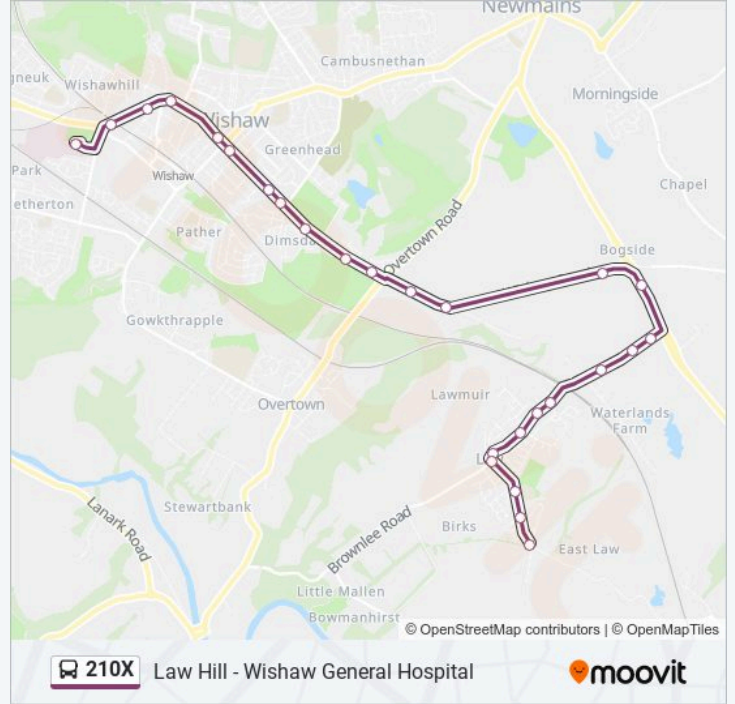

The 210X bus line Law Hill - Wishaw General Hospital has one route. For regular weekdays, their operation hours are:

(1) Netherton: 06:33

Use the Moovit App to find the closest 210X bus station near you and find out when is the next 210X bus arriving.

Direction: Netherton

26 stops

[VIEW LINE SCHEDULE](#)

- Stravenhouse Road, Law
- Manse Court, Law Hill
- Braefoot Court, Law
- Station Road, Law
- Shawfield Crescent, Law
- Brackenhill Road, Law
- Buchanan Drive, Law
- Muirhead Drive, Law
- Waterlands Road, Bogside
- Wildman Bridge, Bogside
- A73, Bogside
- Wishaw Road, Bogside
- Wishaw Road, Bogside
- Gillhead, Waterloo
- Wishaw Road, Waterloo
- Overtown Road, Waterloo
- Burnhall Street, Waterloo
- Sneddon Avenue, Waterloo
- Greenhead Road, Wishaw
- Pather Street, Wishaw
- Caedonian Road, Wishaw

210X bus Time Schedule

Netherton Route Timetable:

Sunday	Not Operational
Monday	06:33
Tuesday	06:33
Wednesday	06:33
Thursday	06:33
Friday	06:33
Saturday	Not Operational

210X bus Info

Direction: Netherton

Stops: 26

Trip Duration: 15 min

Line Summary:

Russell Street, Wishaw

Dryburgh Road, Wishaw

Cleland Road, Wishaw

Alexander Street, Wishaw

Wishaw General Hospital, Nethererton

210X bus time schedules and route maps are available in an offline PDF at moovitapp.com. Use the Moovit App to see live bus times, train schedule or subway schedule, and step-by-step directions for all public transit in Scotland.