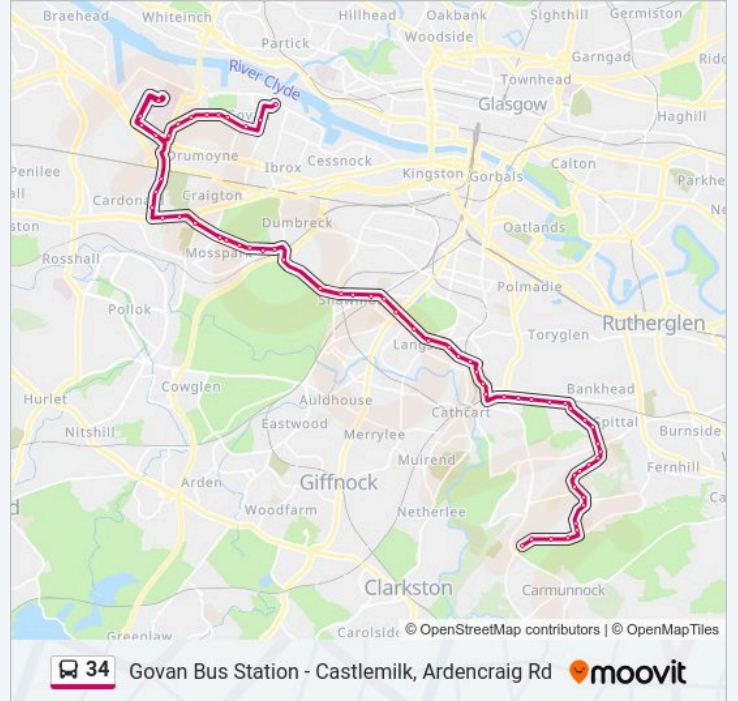

Golspie Street, Govan

Harmony Place, Govan

Elder Street, Govan

Uist Street, Govan

Health Centre, Govan

Drumoyne Drive, Govan

Burghead Drive, Govan

Skipness Drive, Govan

Croftfoot Road, Croftfoot

Ashcroft Drive, Croftfoot

Croftpark Avenue, Croftfoot

Midcroft Avenue, Croftfoot

Ashcroft Drive, Croftfoot

34 bus Time Schedule

Govan Bus Interchange Route Timetable:

Sunday	05:53 - 21:30
Monday	05:17 - 21:30
Tuesday	05:17 - 21:30
Wednesday	05:17 - 21:30
Thursday	05:17 - 21:30
Friday	05:17 - 21:30
Saturday	06:00 - 21:30

34 bus Info

Direction: Govan Bus Interchange

Stops: 65

Trip Duration: 58 min

Line Summary:

Croft Hill Road, Croftfoot
Kingsbridge Drive, Kings Park
Overwood Drive, Kings Park
Firwood Drive, Kings Park
Bowling Green, Kings Park
Carmunnock Road, Kings Park
Cordiner Street, Kings Park
Cathcart Road, Battlefield
Langside College, Battlefield
Valeview Terrace, Battlefield
Algie Street, Battlefield
Blairhall Avenue, Shawlands
Frankfort Street, Shawlands
Waverley Gardens, Shawlands
Shawmoss Road, Crossmyloof
Springkell Avenue, Crossmyloof
Herries Road, Crossmyloof
Haggswood Avenue, Dumbreck
Hags Castle Golf Club, Dumbreck
Mosspark Drive, Mosspark
Mosspark Drive, Mosspark
Tanna Drive, Mosspark
Auldbar Road, Mosspark
Balloch Gardens, Mosspark
Bellahouston Drive, Mosspark
Corkerhill Road, Mosspark
Lourdes Court, Cardonald
Lourdes Secondary School, Cardonald
Invergyle Drive, Cardonald
Edgam Drive, Cardonald
Kingsland Drive, Cardonald
Langcroft Road, Govan

Hardgate Drive, Govan

Queen Elizabeth Hospitals, Govan

Hardgate Drive, Govan

Shieldhall Gardens, Govan

Langcroft Road, Govan

Shieldhall Road, Govan

Skipness Drive, Govan

Burghead Drive, Govan