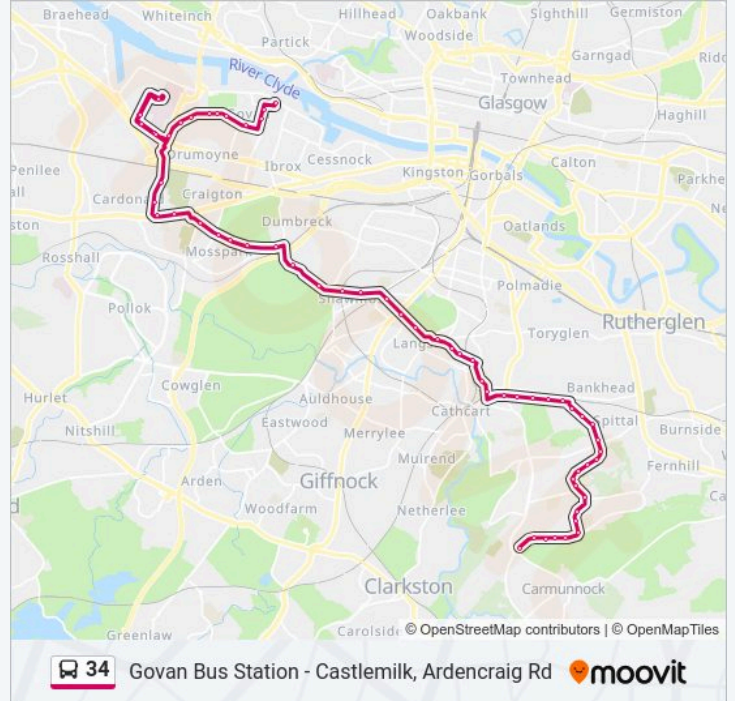

Corkerhill Road, Mossspark

Bellahouston Drive, Mossspark

Auldbar Road, Mossspark

Tanna Drive, Mossspark

Mossspark Drive, Mossspark

Rugby Club, Dumbreck

Haggswood Avenue, Dumbreck

Herries Road, Crossmyloof

Dolphin Road, Crossmyloof

Waverley Gardens, Shawlands

Deanston Drive, Shawlands

Blairhall Avenue, Shawlands

Overdale Gardens, Battlefield

Valeview Terrace, Battlefield

Langside College, Battlefield

Cathcart Road, Battlefield

Carmunnock Road, Kings Park

Bowling Green, Kings Park

Aikenhead Road, Kings Park

Overwood Drive, Kings Park

Kingsbridge Drive, Kings Park

Croft Hill Road, Croftfoot

Ashcroft Drive, Croftfoot

Midcroft Avenue, Croftfoot

Croftpark Avenue, Croftfoot

Ashcroft Drive, Croftfoot

Croftfoot Road, Croftfoot

St Bartholomews School, Castlemilk

Cavin Road, Castlemilk

Machrie Road, Castlemilk

Glenacre Drive, Castlemilk

Douglie Drive, Castlemilk