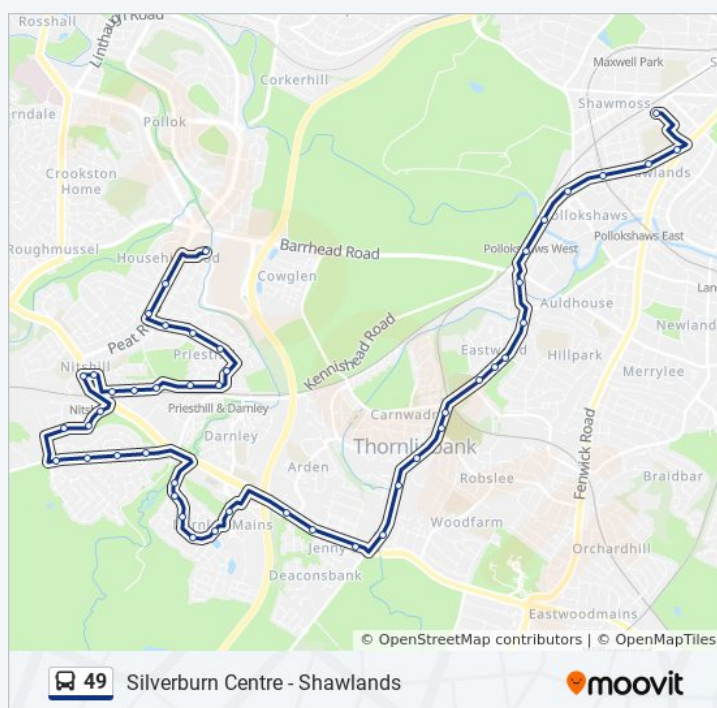

Waukglen Crescent, Darnley

Bellflower Place, Southpark

49 bus Time Schedule

Pollok Route Timetable:

Sunday	9:25 AM - 6:45 PM
Monday	Not Operational
Tuesday	Not Operational
Wednesday	Not Operational
Thursday	Not Operational
Friday	Not Operational
Saturday	Not Operational

49 bus Info

Direction: Pollok

Stops: 47

Trip Duration: 34 min

Line Summary:

Waukglen Drive, Darnley

Waukglen Place, Darnley

Whitacres Road, South Nitshill