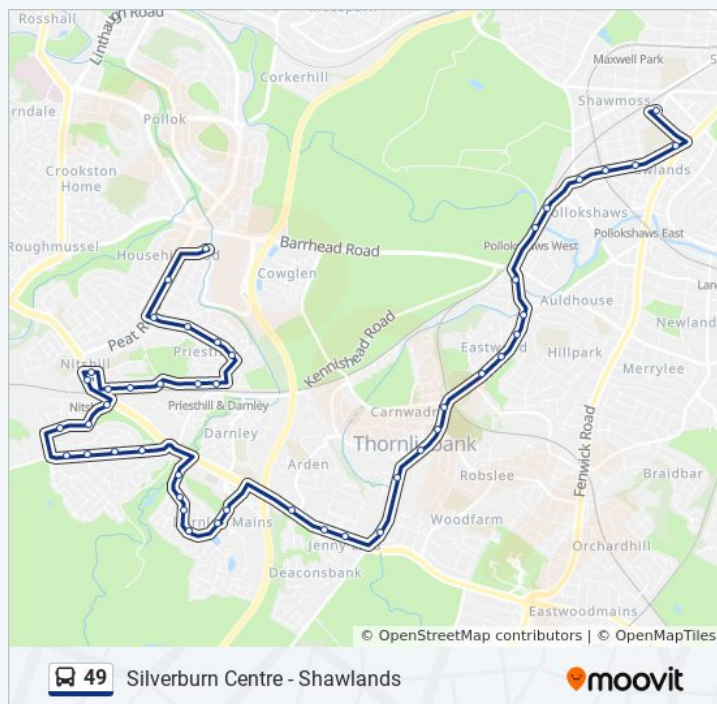

Bangorshill Street, Thornliebank

Boydstone Road, Thornliebank

Hutchisons Playing Fields, Thornliebank

Banchory Avenue, Thornliebank

Garvock Drive, Thornliebank

Mansewood Road, Thornliebank

Harriet Place, Thornliebank

49 bus Info

Direction: Shawlands

Stops: 46

Trip Duration: 33 min

Line Summary:

Pollokshaws West Station, Pollokshaws

Christian Street, Pollokshaws

Leckie Street, Pollokshaws