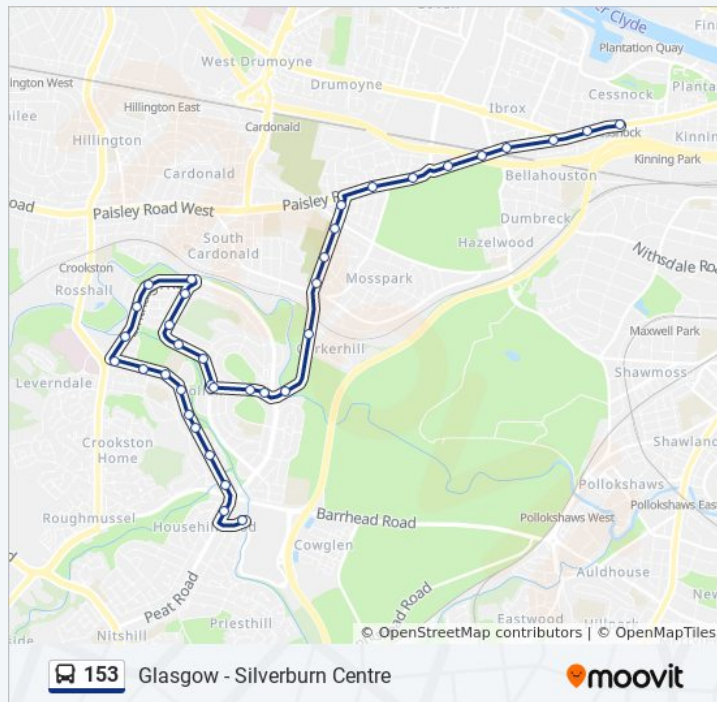

Broomloan Road, Cessnock

Skene Road, Cessnock

Edmiston Drive, Cessnock

Bellahouston Academy, Cessnock

Percy Street, Kinning Park

153 bus Info

Direction: Kinning Park

Stops: 36

Trip Duration: 20 min

Line Summary:

Direction: Pollok

43 stops

[VIEW LINE SCHEDULE](#)

153 bus Time Schedule

Pollok Route Timetable:

Sunday