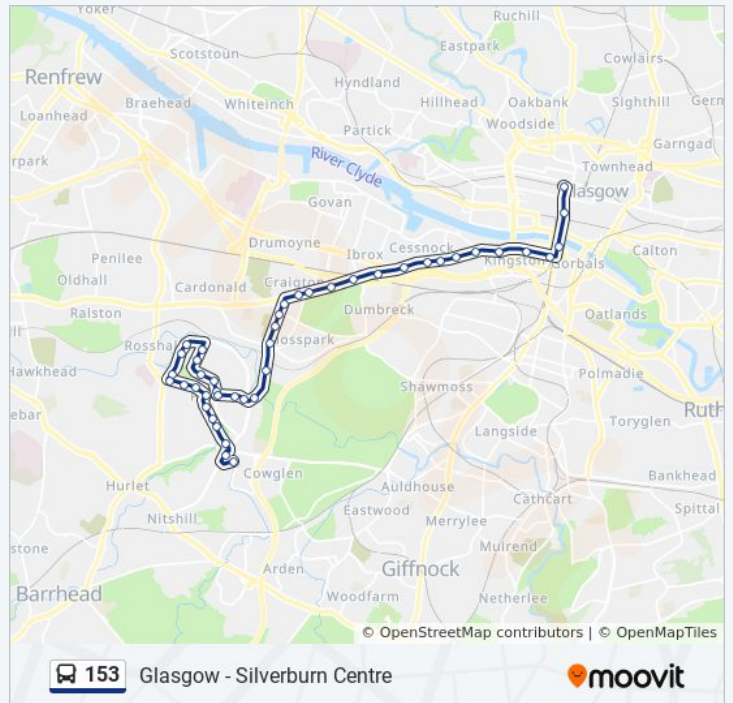

Broomloan Road, Cessnock

Skene Road, Cessnock

Edmiston Drive, Cessnock

Bellahouston Academy, Cessnock

Percy Street, Kinning Park

153 bus Info

Direction: Kinning Park

Stops: 36

Monday	6:58 PM - 11:38 PM
Tuesday	6:58 PM - 11:38 PM
Wednesday	6:58 PM - 11:38 PM
Thursday	6:58 PM - 11:38 PM
Friday	6:58 PM - 11:38 PM
Saturday	6:58 PM - 11:38 PM

153 bus Info

Direction: Pollok

Stops: 43

Trip Duration: 34 min

Line Summary:

Crookston Road, Pollok

Crookston Castle, Pollok

Crookston Castle School, Pollok

Glenside Avenue, Pollok

Dowrie Crescent, Pollok

Levernside Crescent, Pollok

Devol Crescent, Pollok

Waterfoot Avenue, Pollok

Swimming Pool, Pollok

Silverburn Bus Station, Pollok

153 bus time schedules and route maps are available in an offline PDF at moovitapp.com. Use the [Moovit App](#) to see live bus times, train schedule or subway schedule, and step-by-step directions for all public transit in Scotland.