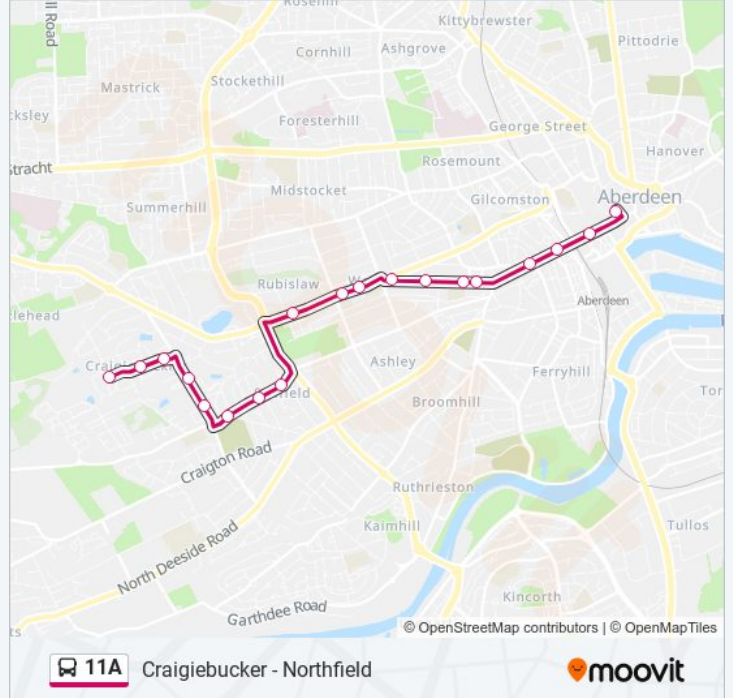

Use the Moovit App to find the closest 11A bus station near you and find out when is the next 11A bus arriving.

Direction: Aberdeen

19 stops

[VIEW LINE SCHEDULE](#)

Burnieboozle Crescent, Craigiebuckler

Craigiebuckler Place, Craigiebuckler

Broad Street, Aberdeen

11A bus Time Schedule

Aberdeen Route Timetable:

Sunday	19:39
Monday	Not Operational
Tuesday	Not Operational
Wednesday	Not Operational
Thursday	Not Operational
Friday	Not Operational
Saturday	Not Operational

11A bus Info

Direction: Aberdeen

Stops: 19

Trip Duration: 21 min

Line Summary:

Direction: Craigiebuckler

46 stops

[VIEW LINE SCHEDULE](#)