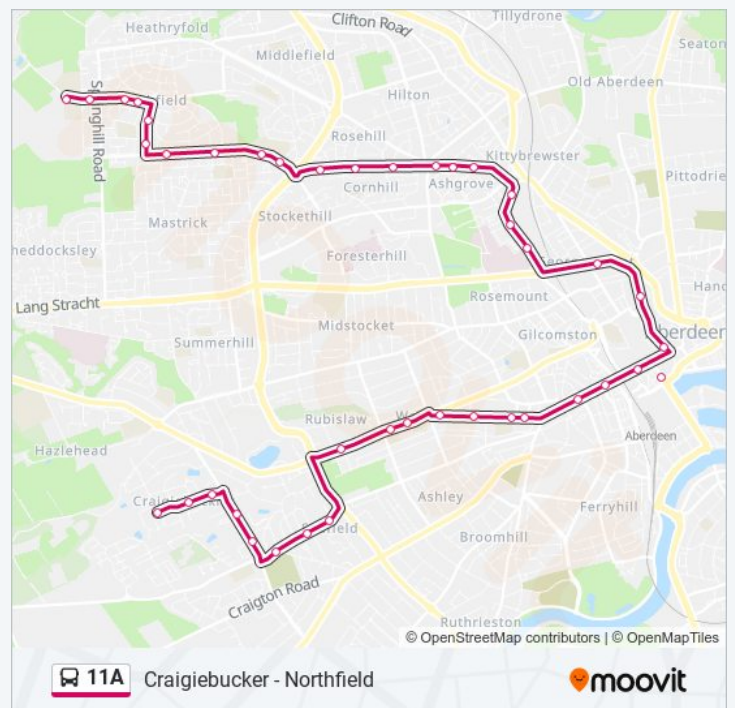

Use the Moovit App to find the closest 11A bus station near you and find out when is the next 11A bus arriving.

Direction: Aberdeen

19 stops

[VIEW LINE SCHEDULE](#)

Burnieboozle Crescent, Craigiebuckler

Craigiebuckler Place, Craigiebuckler

Ashgrove Court, Hilton

Cairncry Crescent, Ashgrove

Cairnview Crescent, Cornhill

Plane Tree Road, Cornhill

Granitehill Place, Northfield

Hawthorn Crescent, Northfield

Kettlehills Crescent, Northfield

Upper Mastrick Way, Northfield

Tuesday	06:41 - 19:55
Wednesday	06:41 - 19:55
Thursday	06:41 - 19:55
Friday	06:41 - 19:55
Saturday	06:21 - 19:55

11A bus Info

Direction: Northfield

Stops: 40

Trip Duration: 47 min

Line Summary:

Byron Terrace, Northfield

Deansloch Crescent, Northfield

Hutton Place, Northfield

Brebner Terrace, Northfield

Davidson Drive, Northfield

Howes Road, Northfield

11A bus time schedules and route maps are available in an offline PDF at [moovitapp.com](https://www.moovitapp.com). Use the Moovit App to see live bus times, train schedule or subway schedule, and step-by-step directions for all public transit in Scotland.