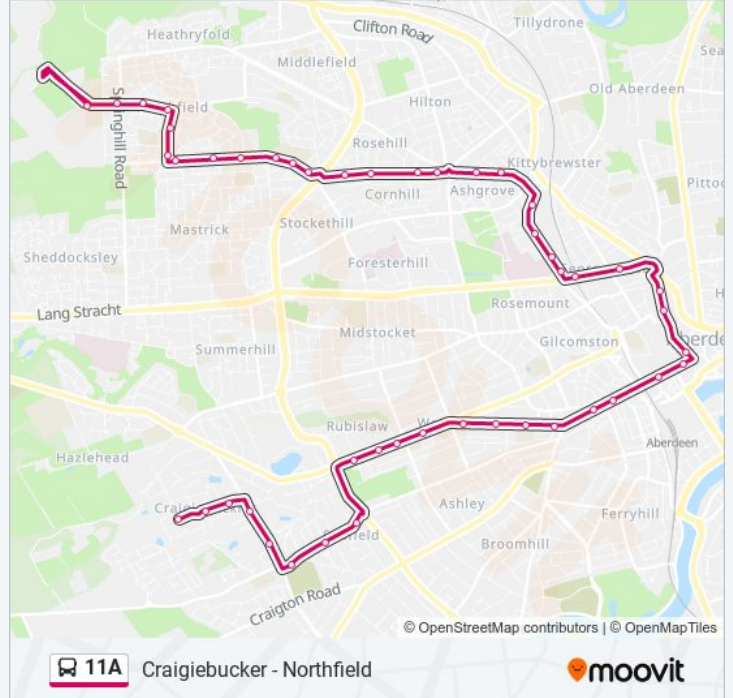

Howes Road, Northfield
 Springhill Road, Northfield
 Brebner Terrace, Northfield
 Hutton Place, Northfield
 Deansloch Crescent, Northfield
 Provost Fraser Drive, Northfield
 Upper Mastrick Way, Northfield
 Whin Park Road, Northfield
 Kettlehills Crescent, Northfield
 Long Walk Road, Northfield
 Hawthorn Crescent, Northfield
 Beech Road, Northfield
 Plane Tree Road, Cornhill
 Cairnview Crescent, Cornhill
 Cairncry Crescent, Ashgrove
 Ash-Hill Drive, Ashgrove
 Cattofield Place, Ashgrove
 Cattofield Gardens, Ashgrove

11A bus Info

Direction: Craigiebuckler

Stops: 46

Trip Duration: 48 min

Line Summary:

Belmont Road, Ashgrove
 Chestnut Row, Ashgrove
 Berryden Retail Park, Ashgrove
 Hutcheon Street, Ashgrove
 Ann Street, Aberdeen
 George Street, Aberdeen
 Spring Garden, Aberdeen
 Seamount Road, Aberdeen
 Broad Street, Aberdeen
 Adelphi, Aberdeen
 Music Hall, Aberdeen
 Langstane Kirk, Aberdeen
 Holburn Junction, Aberdeen
 Rubislaw Place, Aberdeen
 Prince Arthur Street, Aberdeen
 Queen's Cross Church, Aberdeen
 Queen's Gardens, Aberdeen
 Forest Avenue, Aberdeen
 Royal Court, Aberdeen
 Bayview Road, Aberdeen
 Mayfield Gardens, Seafield
 Seafield Drive West, Seafield
 Viewfield Crescent, Seafield
 Springfield Gardens, Craigiebuckler
 Springfield Place, Craigiebuckler
 Church, Craigiebuckler
 Craigiebuckler Place, Craigiebuckler
 Burnieboozle Crescent, Craigiebuckler

Direction: Northfield

40 stops

[VIEW LINE SCHEDULE](#)

Burnieboozle Crescent, Craigiebuckler

11A bus Time Schedule

Northfield Route Timetable:

Sunday	08:57 - 18:54
Monday	06:41 - 19:55

Craigiebuckler Place, Craigiebuckler