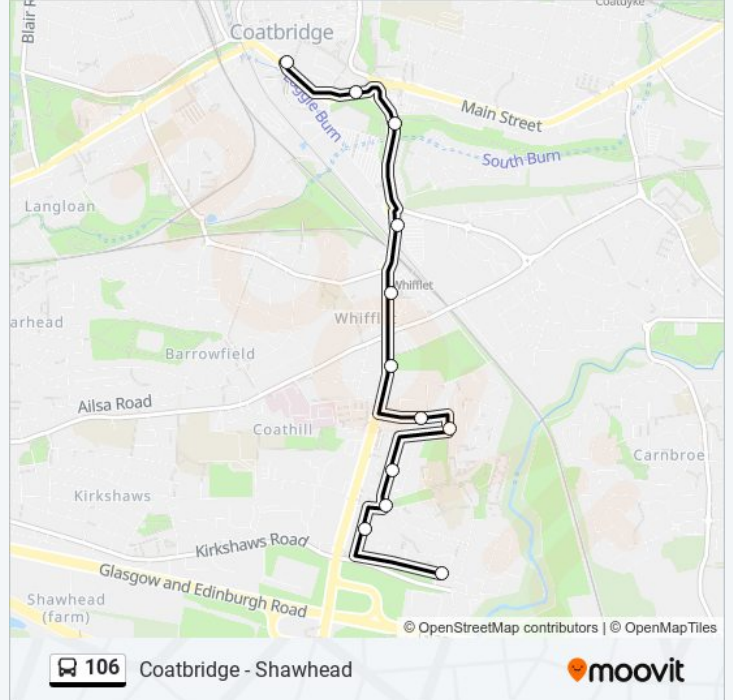

### Direction: Coatbridge

11 stops

[VIEW LINE SCHEDULE](#)

Tweed Avenue, Shawhead

Dunottar Avenue, Shawhead

Berwick Street, Whifflet

Berwick Street, Shawhead

Burleigh Street, Shawhead

### 106 bus Info

**Direction:** Coatbridge

**Stops:** 11

**Trip Duration:** 11 min

**Line Summary:**

### Direction: Shawhead

12 stops

[VIEW LINE SCHEDULE](#)

- Bus Stance, Coatbridge
- Coatbridge Jobcentre, Coatbridge
- Coatbank Way, Whifflet
- Caldeen Road, Whifflet
- Easton Place, Whifflet
- Meadow Street, Shawhead
- Dixon Street, Shawhead
- Burleigh Street, Shawhead
- Berwick Street, Shawhead
- Berwick Street, Whifflet
- Atholl Place, Shawhead
- Tweed Avenue, Shawhead

### 106 bus Info

**Direction:** Shawhead

**Stops:** 12

**Trip Duration:** 12 min

**Line Summary:**

106 bus time schedules and route maps are available in an offline PDF at [moovitapp.com](https://moovitapp.com). Use the [Moovit App](#) to see live bus times, train schedule or subway schedule, and step-by-step directions for all public transit in Scotland.