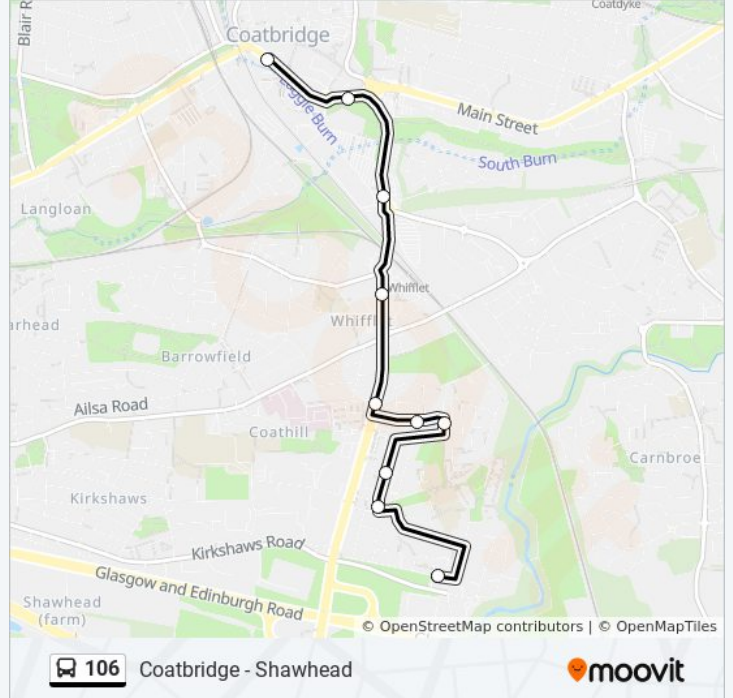

### Direction: Coatbridge

11 stops

[VIEW LINE SCHEDULE](#)

Tweed Avenue, Shawhead

Dunottar Avenue, Shawhead

Berwick Street, Whifflet

Berwick Street, Shawhead

Burleigh Street, Shawhead

Dixon Street, Shawhead

Rosehall Avenue, Shawhead

Easton Place, Whifflet

Faraday Retail Park, Whifflet

Coatbridge Jobcentre, Coatbridge

Bus Stance, Coatbridge

### 106 bus Info

**Direction:** Coatbridge

**Stops:** 11

**Trip Duration:** 11 min

**Line Summary:**

### Direction: Shawhead

12 stops

[VIEW LINE SCHEDULE](#)

- Bus Stance, Coatbridge
- Coatbridge Jobcentre, Coatbridge
- Coatbank Way, Whifflet
- Caldeen Road, Whifflet
- Easton Place, Whifflet
- Meadow Street, Shawhead
- Dixon Street, Shawhead
- Burleigh Street, Shawhead
- Berwick Street, Shawhead
- Berwick Street, Whifflet
- Atholl Place, Shawhead
- Tweed Avenue, Shawhead