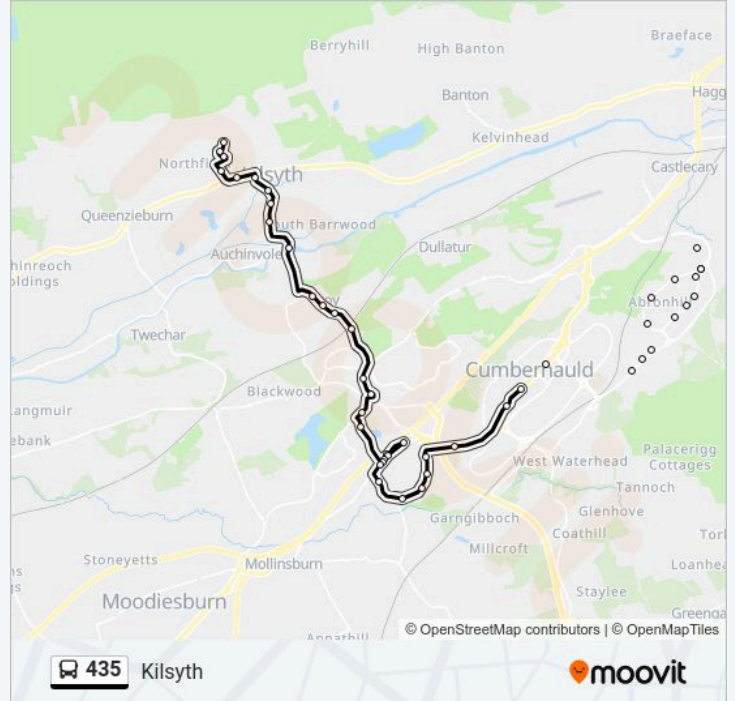

435 bus Info

Direction: Cumbernauld

Stops: 22

Trip Duration: 25 min

Line Summary:

Murray Avenue, Kilsyth

Manse Road, Kilsyth

Southbound, Auchenstarry

435 bus Info

Direction: Kilsyth

Stops: 46

Trip Duration: 48 min

Line Summary:

Greenfaulds High School, Greenfaulds

Avonhead Road, Condorrat

Archray Road, Condorrat

Smithstone Crescent, Croy

Auchinstarry Farm, Auchinstarry

Manse Road, Kilsyth

Fisher Avenue, Kilsyth

Chruch Street, Kilsyth

Kilsyth Swimming Pool, Kilsyth

Garrell Vale Community Centre, Kilsyth

Westfield Road, Kilsyth

St Andrews Place, Kilsyth

Livingstone Park, Kilsyth

Balcastle Gardens, Kilsyth

Direction: Whitelees

6 stops

435 bus Time Schedule

Whitelees Route Timetable:

- Oak Road, Abronhill
- Hawthorn Road, Abronhill
- Almond Road, Abronhill
- Blackthorn Road, Abronhill
- Whitelees Roundabout, Abronhill
- Birkenburn Road, Whitelees