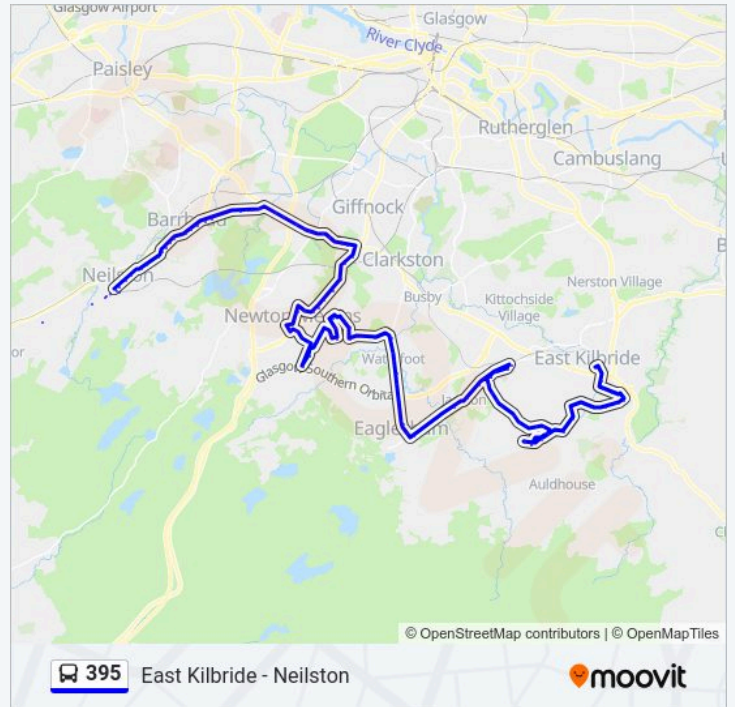

High Street, Neilston

395 bus Time Schedule

East Kilbride Route Timetable:

Sunday	Not Operational
Monday	07:42 - 16:26
Tuesday	07:42 - 16:26
Wednesday	07:42 - 16:26
Thursday	07:42 - 16:26
Friday	07:42 - 16:26
Saturday	07:42 - 16:26

395 bus Info

Direction: East Kilbride

Stops: 110

Trip Duration: 85 min
Line Summary:

- Kirktonfield Road, Neilston
- Nether Kirkton Avenue, Neilston
- Llawellyn, Neilston
- Donnies Brae, Barrhead
- Neilston Cemetery, Barrhead
- Kelburn Street, Barrhead
- Gertrude Place, Barrhead
- Arthurlie Street, Barrhead
- Centenary Court, Barrhead
- Glen Street, Barrhead
- Water Road, Barrhead
- Millview, Barrhead
- Cowan Park, Barrhead
- Rankin Way, Barrhead
- Whitriggs Road, South Nitshill
- Craigflower Road, South Nitshill
- Whinfield Road, South Nitshill
- Whitacres Road, South Nitshill
- Waukglen Road, Darnley
- Glen Moriston Road, Darnley
- Kyleakin Road, Thornliebank
- Dornie Drive, Thornliebank
- Thornliebank Ind Est, Thornliebank
- Rouken Glen Garden Centre, Rouken Glen
- Rowallan Road, Rouken Glen
- Woodfarm Road, Rouken Glen
- Eastwood Park, Rouken Glen
- Woodvale Avenue, Whitecraigs
- Treemain Road, Whitecraigs
- Whitecraigs Golf Course, Whitecraigs
- The Broom Estate, Whitecraigs
- Lochbroom Drive, Newton Mearns