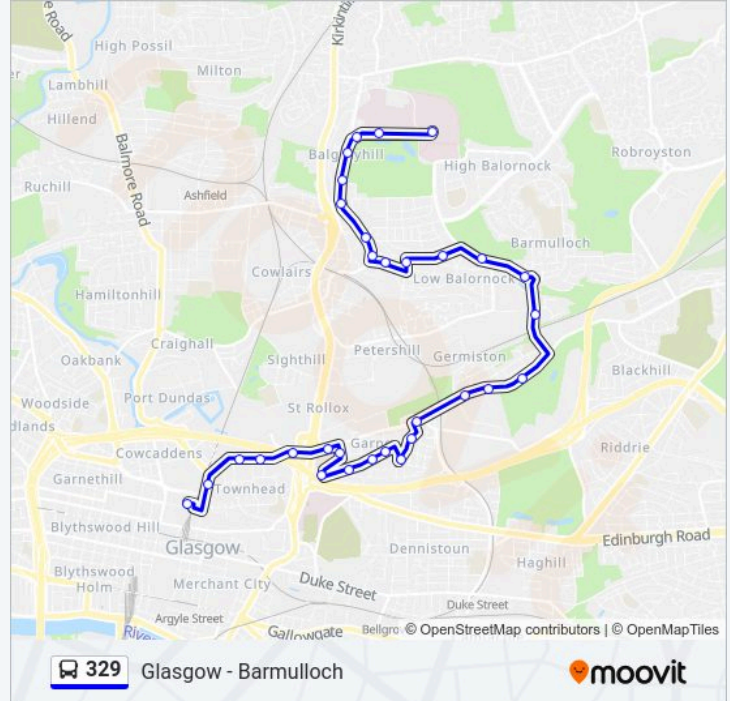

Millburn Street, Royston

Kilberry Street, Royston

Rosemount Street, Royston

St Josephs View, Royston

Roystonhill Place, Royston

James Nisbet Street, Royston

Rhymer Street, Royston

Royston Square, Royston

Baird St Police Station, Royston

Black Street, Glasgow

Lister Street, Glasgow

Caledonian University, Glasgow

Buchanan Bus Station, Glasgow

329 bus time schedules and route maps are available in an offline PDF at moovitapp.com. Use the Moovit App to see live bus times, train schedule or subway schedule, and step-by-step directions for all public transit in Scotland.

© 2024 Moovit - All Rights Reserved