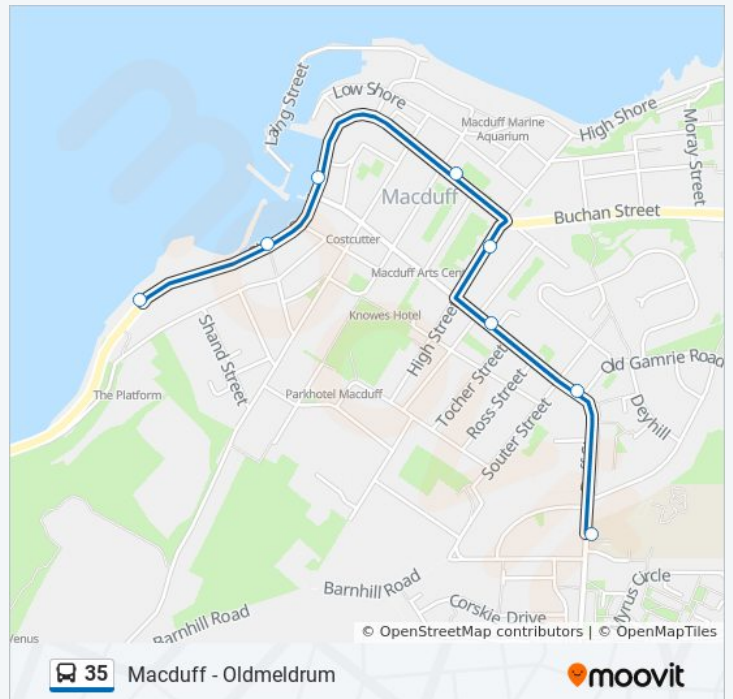

**Direction: Macduff**

8 stops

[VIEW LINE SCHEDULE](#)

Union Road, Macduff

Hutcheon Street, Macduff

Nicols Brae, Macduff

Market Street, Macduff

High Street, Macduff

**35 bus Info**

**Direction:** Macduff

**Stops:** 8

**Trip Duration:** 6 min

**Line Summary:**

**Direction: Oldmeldrum**

44 stops

[VIEW LINE SCHEDULE](#)

### Direction: Turriff

20 stops

[VIEW LINE SCHEDULE](#)

Union Road, Macduff

Hutcheon Street, Macduff

Nicols Brae, Macduff

Market Street, Macduff

High Street, Macduff

### 35 bus Info

**Direction:** Turriff

**Stops:** 20

**Trip Duration:** 26 min

**Line Summary:**

 [35 bus Line Map](#)

Chapel Lane, Turriff

High Street, Turriff