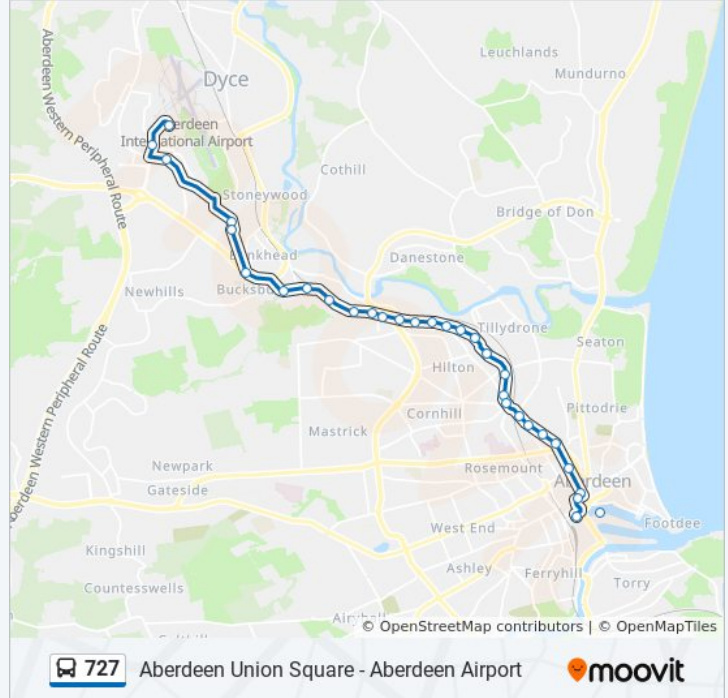

North Anderson Drive, Woodside

Manor Drive, Scatterburn

Manor Drive, Scatterburn

Auchmill Terrace, Bucksburn

Cairnfield Place, Bucksburn

Newton Terrace, Bucksburn

Howes Road, Bucksburn

Cloverfield Gardens, Bankhead

P & J Live, Stoneywood

Teca, Stoneywood

International Avenue, Dyce

Argyll Close, Aberdeen Airport

Airport Terminal, Aberdeen Airport

727 bus time schedules and route maps are available in an offline PDF at moovitapp.com. Use the [Moovit App](#) to see live bus times, train schedule or subway schedule, and step-by-step directions for all public transit in Scotland.

[About Moovit](#) · [MaaS Solutions](#) · [Supported Countries](#) · [Mooviter Community](#)

© 2024 Moovit - All Rights Reserved

Check Live Arrival Times