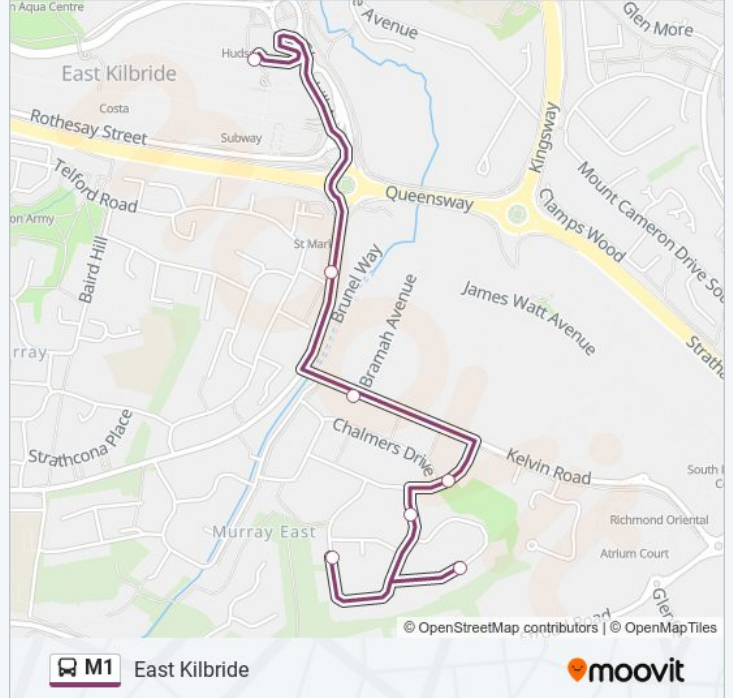

### Direction: East Kilbride

7 stops

[VIEW LINE SCHEDULE](#)

- Bruce Terrace, the Murray
- Wardlaw Crescent, the Murray
- Bruce Terrace, the Murray
- Chalmers Drive, the Murray
- Shield Hill, the Murray
- Telford Road, the Murray
- Bus Station, East Kilbride

### M1 bus Info

**Direction:** East Kilbride

**Stops:** 7

**Trip Duration:** 7 min

**Line Summary:**

**Direction: Hairmyres**

6 stops

[VIEW LINE SCHEDULE](#)

Hospital Main Entrance, Hairmyres

Hairmyres Hospital, Hairmyres

Strathnairn Avenue, Hairmyres

Strathtay Avenue, East Kilbride

Mossneuk Avenue, Gardenhall

Tay Court, Hairmyres

**M1 bus Time Schedule**

Hairmyres Route Timetable:

**Direction: Hairmyres**

27 stops

[VIEW LINE SCHEDULE](#)

- Bruce Terrace, the Murray
- Wardlaw Crescent, the Murray
- Bruce Terrace, the Murray
- Chalmers Drive, the Murray
- Shield Hill, the Murray
- Telford Road, the Murray
- Bus Station, East Kilbride
- Brunel Way, the Murray
- Haldane Place, the Murray
- Whitehills Terrace, the Murray
- Cullen Road, the Murray
- Simpson Drive, Westwood
- Melbourne Avenue, Westwood
- Bunbury Terrace, Westwood
- Westwood Square, Westwood
- Belmont Drive, Westwood
- Dunedin Drive, Hairmyres
- Pitcairn Place, Mossneuk