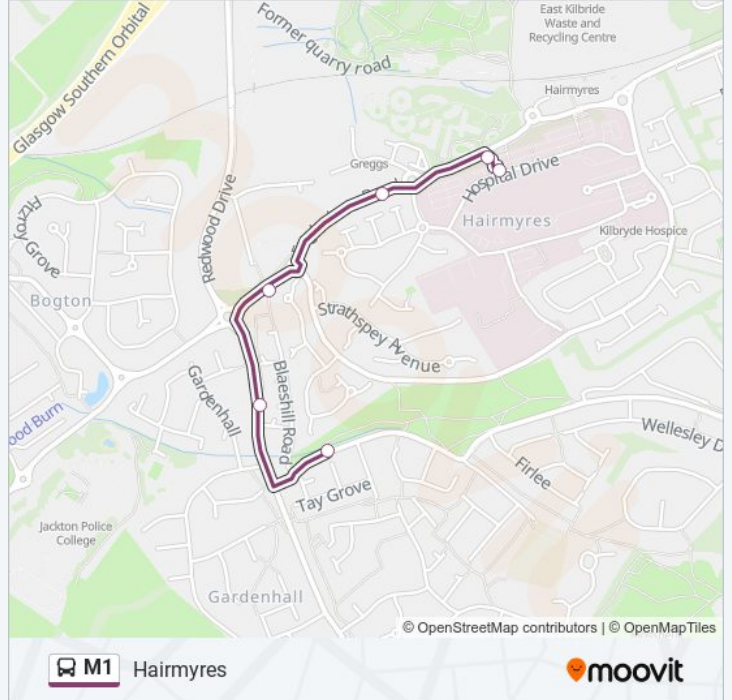

Hospital Main Entrance, Hairmyres

Hairmyres Hospital, Hairmyres

Strathnairn Avenue, Hairmyres

Strathtay Avenue, East Kilbride

Mossneuk Avenue, Gardenhall

Tay Court, Hairmyres

**M1 bus Time Schedule**

Hairmyres Route Timetable:

**Direction: Hairmyres**

27 stops

[VIEW LINE SCHEDULE](#)

- Bruce Terrace, the Murray
- Wardlaw Crescent, the Murray
- Bruce Terrace, the Murray
- Chalmers Drive, the Murray
- Shield Hill, the Murray
- Telford Road, the Murray
- Bus Station, East Kilbride
- Brunel Way, the Murray
- Haldane Place, the Murray
- Whitehills Terrace, the Murray
- Cullen Road, the Murray
- Simpson Drive, Westwood
- Melbourne Avenue, Westwood
- Bunbury Terrace, Westwood
- Westwood Square, Westwood
- Belmont Drive, Westwood
- Dunedin Drive, Hairmyres
- Pitcairn Place, Mossneuk

### Direction: The Murray

25 stops

[VIEW LINE SCHEDULE](#)

Hospital Main Entrance, Hairmyres

Hairmyres Hospital, Hairmyres

Strathnairn Avenue, Hairmyres

Strathtay Avenue, East Kilbride

Mossneuk Avenue, Gardenhall

Red Deer Road, Westwood

Murrayhill, Westwood

Simpson Drive, Westwood

Heathery Knowe, the Murray

Whitehills Terrace, the Murray