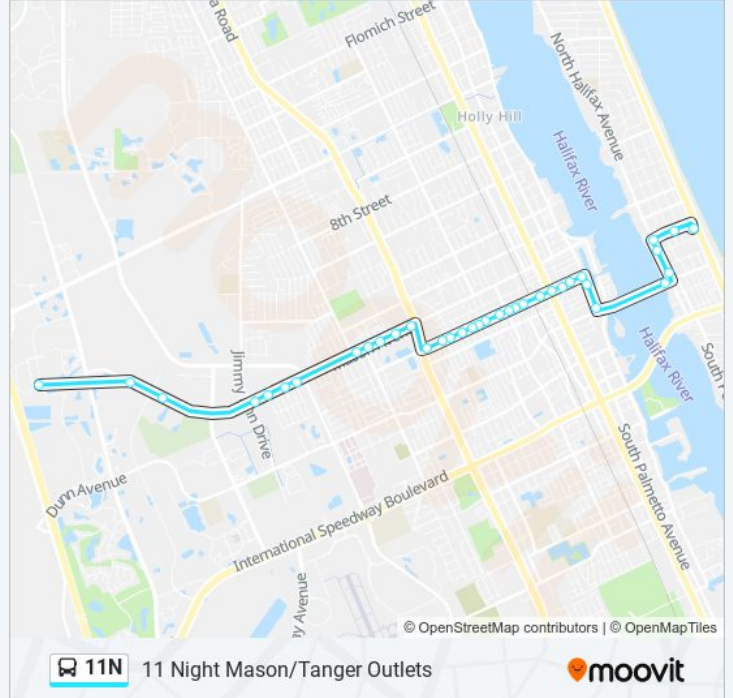

### Direction: 11 Night Mason/Tanger Outlets

36 stops

[VIEW LINE SCHEDULE](#)

- Tanger Outlet Mall
- 1919 Mason Ave. Ib
- 1879 Mason Ave. Ib
- Jimmy Ann & Mason Ob
- 1521 Mason Ob
- 1471 Mason Ob
- Mason & Alabama Ob
- Westmooreland & Mason Ib
- White & Mason Eb
- Briarwood & Mason Eb
- Vine & Mason
- Nova Mason 11 Ib
- Ranney & Madison Ib
- Cassin & Madison Ib
- Tomoka & Madison Ib
- Florence & Madison Ib
- Edwards & Madison Ib
- Tucker & Madison Ib
- Byron & Madison Ib
- Cannon & Madison Ib
- Washington & Madison Ib
- Aberdeen & Madison Ib

### 11N bus Info

**Direction:** 11 Night Mason/Tanger Outlets

**Stops:** 36

**Trip Duration:** 24 min

**Line Summary:**

Flanders & Madison Ib  
 Seagrave & Madison Ib  
 Us1 & Madison Ib  
 Mulberry & Madison Ib  
 Tanglewood & Madison Ib  
 Beach & Madison Ib  
 650 N. Beach Ib  
 Beach & Fairview 5 11 Ib  
 140 Main St.  
 Halifax & Main St.  
 Earl&Halifax Nb  
 Halifax Ora Nb  
 Ora & Wild Olive Ib  
 Intermodal Transit Facility

**Direction: 11 Night Mason/Tanger Outlets**

26 stops  
[VIEW LINE SCHEDULE](#)

Intermodal Transit Facility  
 Peninsula & Earl Sb  
 Peninsula & Main Sb  
 N. Beach St. & Fairview Ob  
 N. Beach St. & Anita Ob  
 675 N. Beach Ob  
 Madison & Beach Ob  
 Madison & Tanglewood Ob  
 Madison & Mulberry Ob  
 Madison & U.S. 1 Ob  
 Madison & Flanders Ob  
 Madison & Cannon Ob  
 Madison & Byron Ob  
 Madison & Tucker Ob  
 Madison & Florence Ob

**11N bus Info**

**Direction:** 11 Night Mason/Tanger Outlets  
**Stops:** 26  
**Trip Duration:** 23 min  
**Line Summary:**

Madison & Tomoka Ob

Madison & Cassin Ob

Madison & Ranney Ob

Mason Nova Plaza Wb