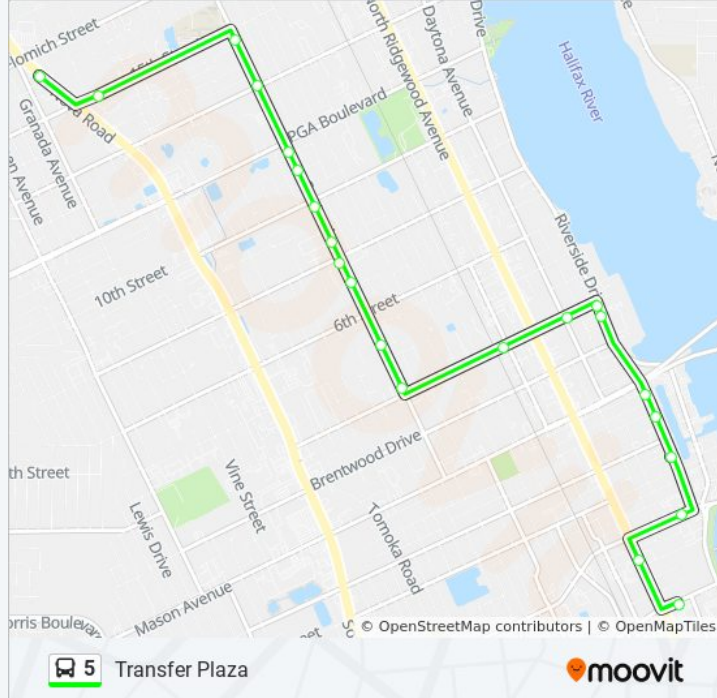

5 bus Info
Direction: Nova And Flomich
Stops: 36
Trip Duration: 26 min
Line Summary:

- Transfer Plaza
- Us 1 San Juan
- Us 1 & 1st St Ob
- U.S. 1 & Hobart Nb
- Us 1 And Fairview Eb
- Fairvev & Daytona Eb
- N. Beach St. & Fairview Ob
- N. Beach St. & Anita Ob
- N. Beach St. & Madison Ob
- Riverside & 2nd St.Ob
- Riverside And Boswell Ob
- 3rd St. & Riverside Ob
- 3rd & Daytona Ave Ob
- 3rd St. & U.S. 1 Ob
- 3rd St. & Elsie Ob
- 3rd St. & Clifton Av. Ob
- 3rd St. & Center Ob
- Corporation St. & Center Ob
- 7th St. & Center Ob
- 8th St. & Center Ob
- 847 Center St. Ob
- 10th St. & Center Ob

Center And 15th 5 Ob

Center & Flomich Ob

Birmingham Av. & Flomich Ob

Selma Av. & Flomich Ob

Hammock & Flomich Ob

Nova & Flomich

Direction: Transfer Plaza

24 stops

5 bus Info

Direction: Transfer Plaza

Stops: 24

Trip Duration: 29 min

Line Summary:

Daytona & 3rd St. Ib

3rd St. & Riverside Dr. Ib

Douglas & Riverside Ib

Congress & Beach Ib

Kingston & Beach Ib

650 N. Beach Ib

Fairview & Daytona Wb

Hobart & Us 1 Sb

Transfer Plaza

5 bus time schedules and route maps are available in an offline PDF at moovitapp.com. Use the [Moovit App](#) to see live bus times, train schedule or subway schedule, and step-by-step directions for all public transit in Volusia County.