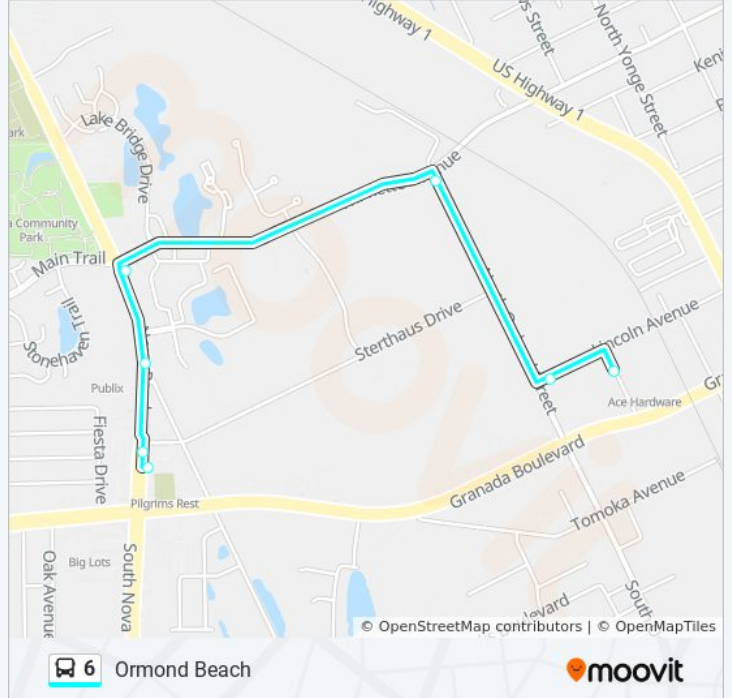

Hand Williamson Ob

San Marco Williamson Ob

Ormond Towne Square Williamson Ob

Walmart - Ormond Beach

Ormond Town Square

Granada Lowe's Stop Eb

Pearl Dr. & Granada Eb

Old Tomoka & Granada Eb

Derbyshire & Elvora St. Ob

Derbyshire & Flomich St. Ob

Alabama & Carolina Ob

Ave O & Carolina Ob

Caroline & Golf Ob

Carolina & Arroyo Ob

Caroline & Fleming Ob

Fleming & Linda Ob

Stops: 28

Trip Duration: 17 min

Line Summary:

Nova Fleming Ob

Hand & Nova Ob

Nova & Granada Nb

Nova Sterhaus Nb

Nova Old Kings Road Nb

Nova And Wilmette Nb

Wilmette Orchard Eb

Lincoln Orchard Eb

Thompson Creek & Granada

Direction: Transfer Plaza

62 stops

[VIEW LINE SCHEDULE](#)

Thompson Creek & Granada