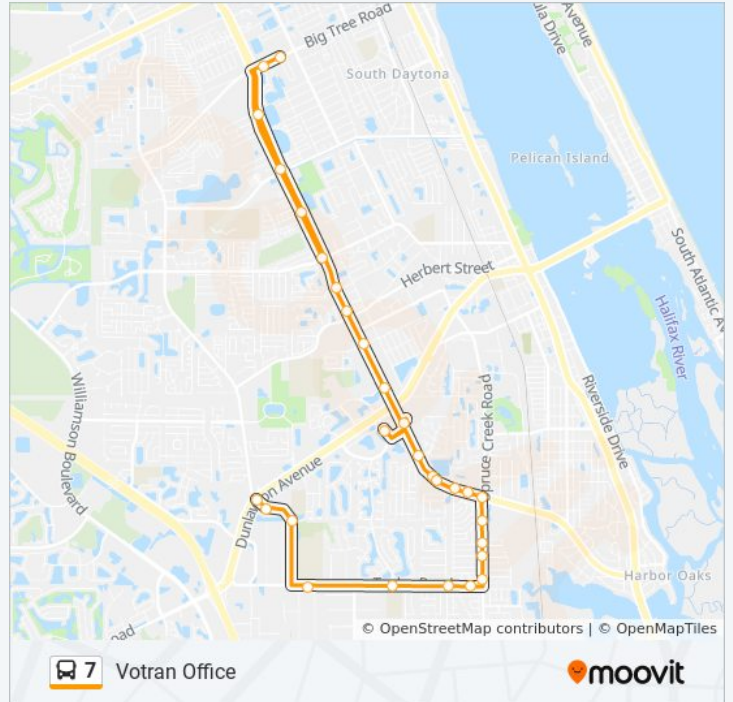

Taylor & Country Lane Ib

Taylor & Devon Ib

Taylor & Cambridge Ib

Spruce Creek & Greenbriar Ib

Spruce Creek & Laurie Ib

Spruce Creek & Elda Ib

Tropic Dr. & Spruce Creek Ib

Nova & Spruce Creek Nb

Nova & Palm Ob

Miles & Nova Nb

Willow Trail & Nova Nb

Nova & Oak Trail Nb

Nova & Sleepy Hollow Nb

Swallowtail Village Trail

Nova & Village Trail Nb

North Of Eagle Lake & Nova Ib

Samms & Nova Ib

3657 S. Nova Ib

3519 S. Nova Ib

Madeline & Nova Ib

Nova & Walton Ib

Reed Canal & Nova Ib

Connie Pl & S. Nova Ib

Big Tree & Hickory Wood Eb

Votran Office

Saturday

6:51 PM

7 bus Info

Direction: Votran Office

Stops: 29

Trip Duration: 27 min

Line Summary:

7 bus time schedules and route maps are available in an offline PDF at moovitapp.com. Use the [Moovit App](#) to see live bus times, train schedule or subway schedule, and step-by-step directions for all public transit in Volusia County.

[About Moovit](#) • [MaaS Solutions](#) • [Supported Countries](#) • [Mooviter Community](#)

© 2024 Moovit - All Rights Reserved

Check Live Arrival Times