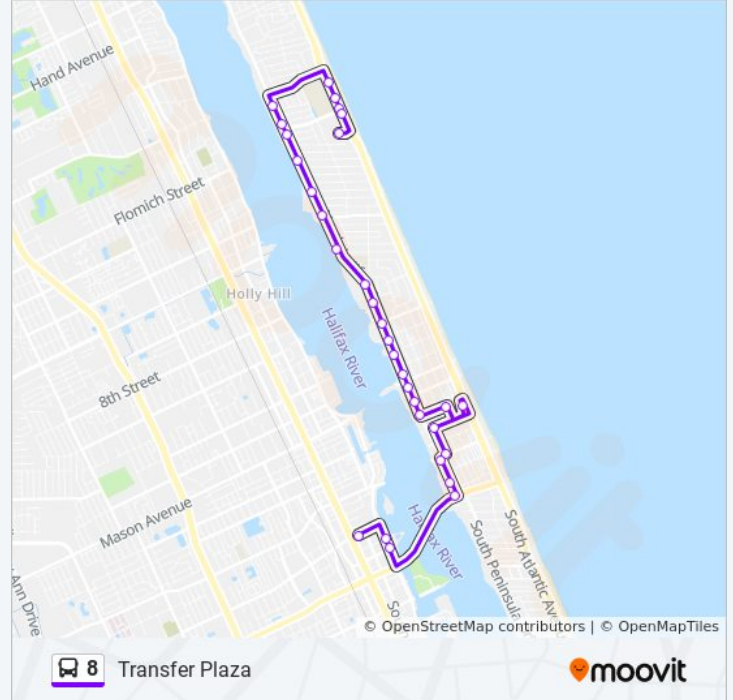

Seabreeze & Halifax Ib

Oakridge & Halifax Ib

Halifax & Ora Ib

Ora & Wild Olive Ib

Intermodal Transit Facility

Peninsula & Earl Sb

Peninsula & Main Sb

Main & Halifax Sb

Mitchell & Halifax Ib

S. Halifax & Int' L Speedway Ib

Palmetto & Int'L Speedway Ib

Bay St & N Palmetto Ib

Transfer Plaza

8 bus time schedules and route maps are available in an offline PDF at moovitapp.com. Use the [Moovit App](#) to see live bus times, train schedule or subway schedule, and step-by-step directions for all public transit in Volusia County.

[About Moovit](#) • [MaaS Solutions](#) • [Supported Countries](#) • [Mooviter Community](#)

© 2024 Moovit - All Rights Reserved

Check Live Arrival Times