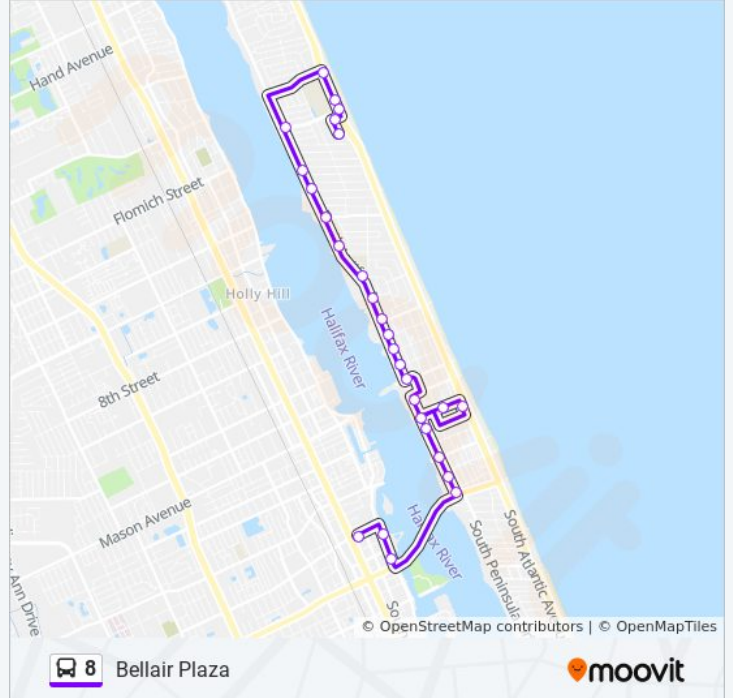

Direction: Bellair Plaza

27 stops

[VIEW LINE SCHEDULE](#)

- Transfer Plaza
- Palmetto & 3rd St. Ob
- Halifax And Isb 8 Ob
- Halifax & Mitchell Ob
- Halifax & Main Ob
- Halifax & Main St.
- Earl&Halifax Nb
- Halifax Ora Nb
- Intermodal Transit Facility
- Wild Olive & Ora Ob
- Halifax & Oakridge Ob
- Halifax & Seabreeze Ob
- Halifax & Glenview Ob
- Halifax & Riverview Ob
- Halifax & Jessamine Ob
- Halifax/University Ob
- Halifax & Chipeway Ob
- Halifax & Flagstone Ob
- Halifax & Zelda Ob
- Halifax & Seaview Ob
- Halifax & Hartford Ob
- Halifax & Woodland Ob

8 bus Info

Direction: Bellair Plaza

Stops: 27

Trip Duration: 30 min

Line Summary:

Halifax & Plaza Blvd Ob
 S. Atlantic & Harvard Sb
 2858 S. Atlantic Sb
 Plaza & N Atlantic Sb
 Bellair Plaza North Side

Direction: Transfer Plaza

31 stops

[VIEW LINE SCHEDULE](#)

Bellair Plaza North Side
 2598 N. Atlantic Nb
 2700 N Atlantic Onb
 2867 N. Atlantic Nb
 3073 N. Atlantic Nb
 2915 N. Halifax Ib
 2797 N. Halifax Ib
 Plaza Blvd And Halifax Ib
 Williams & Halifax Ib
 Hartford & Halifax Ib
 Columbus & Halifax Ib
 Halifax & Zelda Ib
 Flagstone & Halifax Ib
 Chipeway & Halifax Ib
 University And Halifax Ib
 Jessamine & Halifax Ib
 Riverview & Halifax Ib
 643 N. Halifax Ib

8 bus Info

Direction: Transfer Plaza

Stops: 31

Trip Duration: 25 min

Line Summary:

Seabreeze & Halifax Ib

Oakridge & Halifax Ib

Halifax & Ora Ib