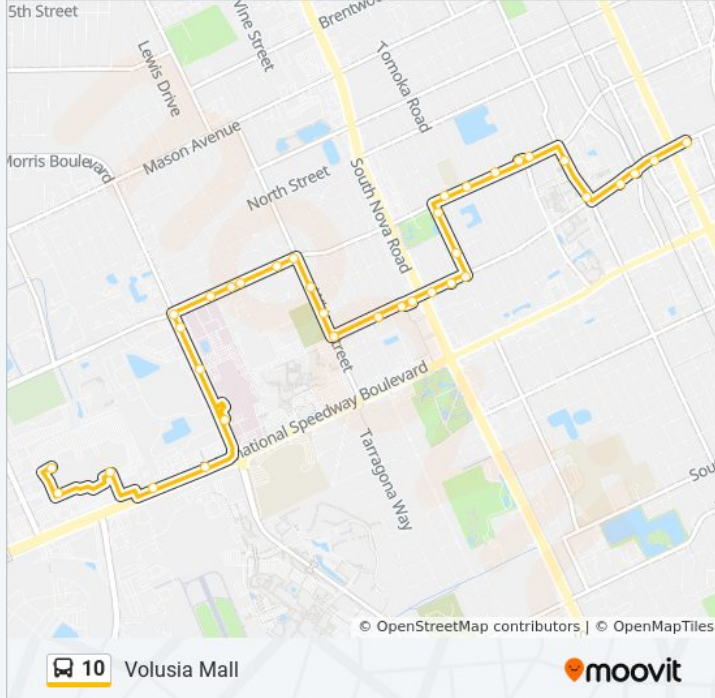

**Direction: Transfer Plaza**

29 stops

[VIEW LINE SCHEDULE](#)

- Volusia Mall Main Entrance Ob
- White Fawn & Dunn Ib
- National Health Care & Dunn Ib
- Clyde Morris & Dunn Ib
- Heineman & Dunn Ib
- Berkshire & Dunn Ib
- Welch & Dunn Ib
- White Dunn Ib
- Willis & Welch Ib
- Daytona State College/Bethune Ib
- Deeley & Bethune Ib
- Frederick & Bethune Ib
- Nova Bethune Ib
- Bartley & Bethune Ib
- Caroline & Bethune Ib
- Keech & Bethune Ib
- Ken & Keech Ib
- Alma & Keech Ib
- Keech & George Engram Ib
- Bethune Village & Engram Ib
- Fulton & George Engram Ib
- Garden St. & George Engram Ib

Mlk & Bethune Ib

Walnut & Bethune Ib

Bethune & Charles

Transfer Plaza

**Direction: Volusia Mall**

34 stops

[VIEW LINE SCHEDULE](#)

Transfer Plaza

**10 bus Info**

**Direction:** Volusia Mall

**Stops:** 34

**Trip Duration:** 19 min

**Line Summary:**

Bethune & Fletcher Ob

Bethune & White Ob

White & Warnock Ob

Clyde Morris Mayberry

Halifax Medical Center Ob

1388 Int'L Speedway Ob

Int'L Speedway & Hagen Ob

Volusia Mall Main Entrance Ob

10 bus time schedules and route maps are available in an offline PDF at [moovitapp.com](https://moovitapp.com). Use the [Moovit App](#) to see live bus times, train schedule or subway schedule, and step-by-step directions for all public transit in Volusia County.