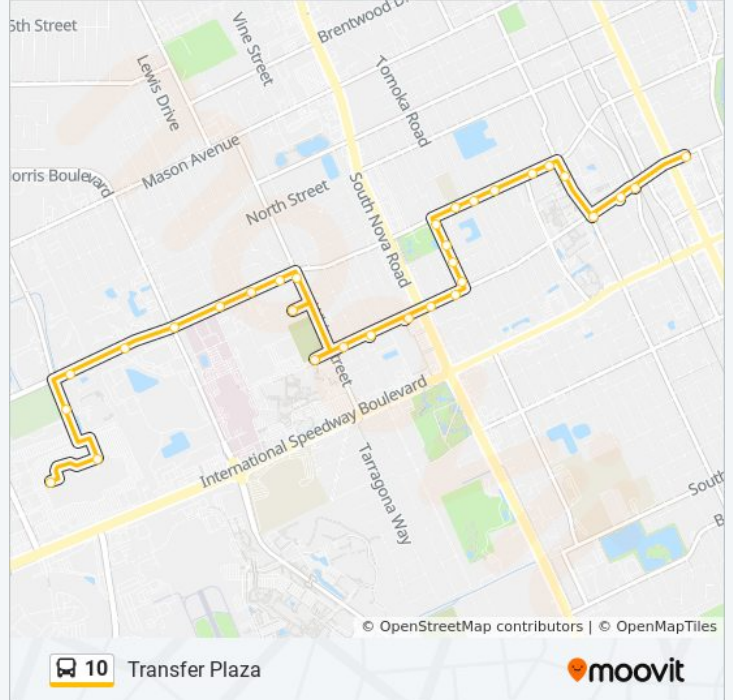

**Direction: Transfer Plaza**

29 stops

[VIEW LINE SCHEDULE](#)

- Volusia Mall Main Entrance Ob
- White Fawn & Dunn Ib
- National Health Care & Dunn Ib
- Clyde Morris & Dunn Ib
- Heineman & Dunn Ib
- Berkshire & Dunn Ib
- Welch & Dunn Ib
- White Dunn Ib
- Willis & Welch Ib
- Daytona State College/Bethune Ib
- Deeley & Bethune Ib
- Frederick & Bethune Ib
- Nova Bethune Ib
- Bartley & Bethune Ib
- Caroline & Bethune Ib
- Keech & Bethune Ib
- Ken & Keech Ib
- Alma & Keech Ib
- Keech & George Engram Ib
- Bethune Village & Engram Ib
- Fulton & George Engram Ib
- Garden St. & George Engram Ib

**10 bus Info**

**Direction:** Transfer Plaza

**Stops:** 29

**Trip Duration:** 24 min

**Line Summary:**

Model & George Engram Ib

Pleasant & George Engram Ib

State & M. Luther King Ib

Mlk & Bethune Ib

Walnut & Bethune Ib

Bethune & Charles

Transfer Plaza

**Direction: Volusia Mall**

34 stops

[VIEW LINE SCHEDULE](#)

Transfer Plaza

**10 bus Info**

**Direction:** Volusia Mall

**Stops:** 34

**Trip Duration:** 19 min

**Line Summary:**

Bethune & Fletcher Ob

Bethune & White Ob

White & Warnock Ob