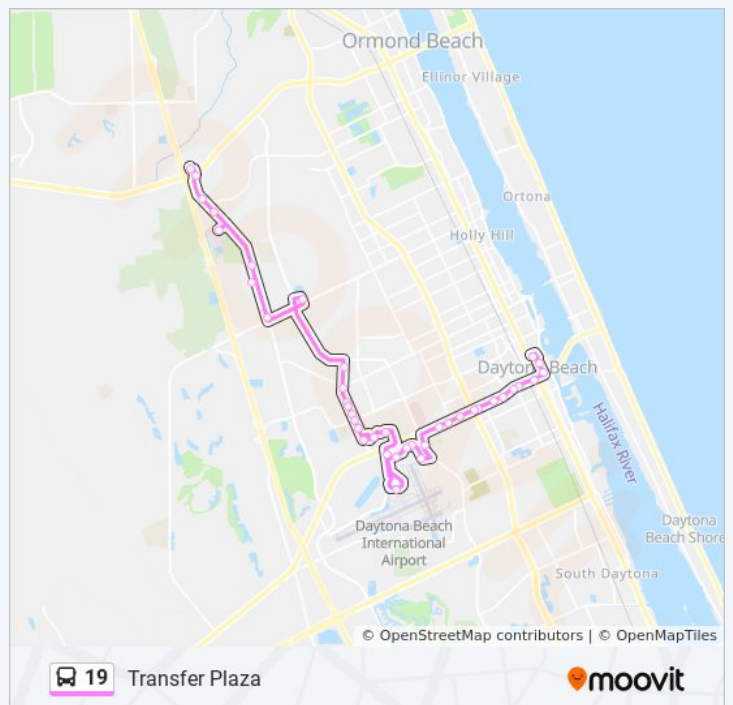

Stops: 51

Trip Duration: 38 min

Line Summary:

[19 bus Line Map](#)

1812 N. Atlantic Ob
A1a & Brookline Ave Ob
A1a & Morningside Ob
Voyager Motel/S. Atlantic Ob
2599 N. Atlantic Ob
Bellair Plaza North Side
2700 N. Atlantic Ob
2873 N. Atlantic Ob
3072 N. Atlantic Ob
Oceans East Ob
A1a & Milsap Nb
715 S. Atlantic Ob
A1a Cardinal
A1a & Northshore Ob
A1a & River Beach Ob
A1a & Rockefeller Ob
A1a & Byron Ellinor Ob
371 North Atlantic Ob
A1a & Valencia Ob
A1a & Ormond Parkway Ob
A1a & Seminole Ob
A1a & Osceola Ob
Granada & Bovard Ob
121 E. Granada Ob
Granada & Vining Ct. Ob
Granada & Halifax 19 Ob
Granada & Beach Ob
Granada & Washington lb
Us 1 And Granada Ob

Granada & Pearl Ob

Granada & Seminole Ob

Granada & Water Oak Ob

Walmart - Ormond Beach

Direction: 19 Transfer Plaza

69 stops

[VIEW LINE SCHEDULE](#)

Walmart - Ormond Beach
Ormond Town Square
Granada Lowe's Stop Eb
Old Tomoka & Granada Eb
South 40 Trail & Granada
Fisherman's Circle & Granada Eb
Old Tomoka Ro. & Granada Eb
Misners Trail & Granada Eb
Nova Granada Ib
Lincoln & Granada Ib
Kingsbridge Crossing & Granada Ib
Tomoka Ave. & Gra Ib
500 W. Granada Ib
362 W. Granada Ib
294 W. Granada Ib
Granada Us 1 Ib
Washington & Granada Ib
Ridgew00d & Granada Ib
Granada & Beach 1b Ib
Riverside Dr. & E. Granada Ib
Seton Trail & Granada Ib
Vining Court & Granda Ib
Bovard & Granada Ib
Osceola & S. Atlantic Ib
Seminole & A1a Ib
Ormond Parkway & A1a Ib
Valencia & A1a Ib
Arlington & N. Atlantic Ib
Byron Ellinor & A1a Ib

19 bus Time Schedule

19 Transfer Plaza Route Timetable:

Sunday	Not Operational
Monday	6:21 AM - 5:55 PM
Tuesday	6:21 AM - 5:55 PM
Wednesday	6:21 AM - 5:55 PM
Thursday	6:21 AM - 5:55 PM
Friday	6:21 AM - 5:55 PM
Saturday	6:21 AM - 5:55 PM

19 bus Info

Direction: 19 Transfer Plaza

Stops: 69

Trip Duration: 56 min

Line Summary:

Rockefeller & A1a Ib

River Beach & A1a Ib

Florida & A1a Ib