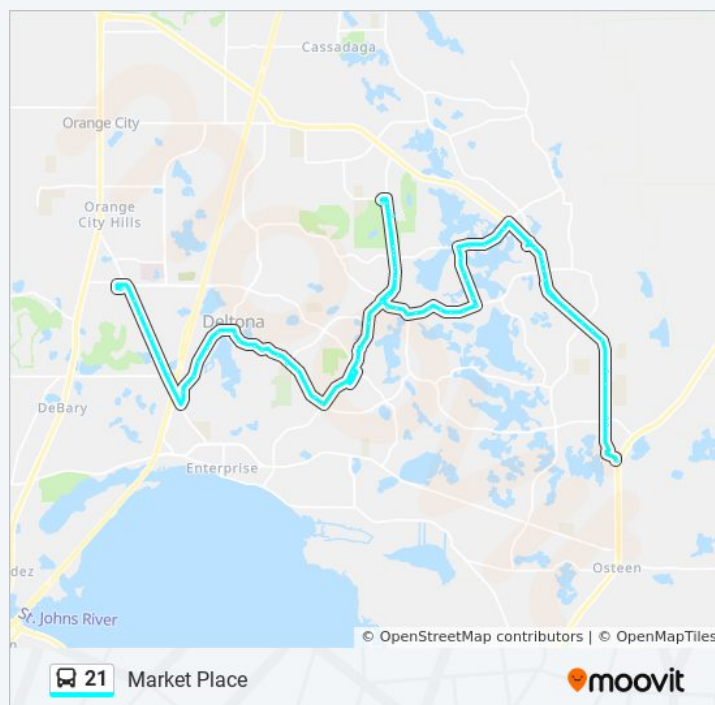

Newmark Dr & E Palomar Dr Ib

Fort Smith Blvd & Norbert Ter Ib

Fort Smith & Oasis Ave Ib

Providence Blvd. Ft Smith 21&22

Horseshoe Ter. & Providence

Providence & E. Chapel Dr.

W. Chapel & Providence

Providence & N. Acadian

Deltona City Hall

21 bus Info

Direction: Market Place

Stops: 75

Trip Duration: 54 min

Line Summary:

Providence Deltona City Hall

Deltona Library

Providence Blvd & Wakefield Cir Ib

Providence And Saxon 21 Ib

Providence & E Normandy Ib

E. Normandy & Aaron Dr Ib

E Normandy Blvd & Troy Dr Ib

Providence & Tivoli Ib

Providence & Stillwater Av. Ib

Lombardy & E Normandy Ib