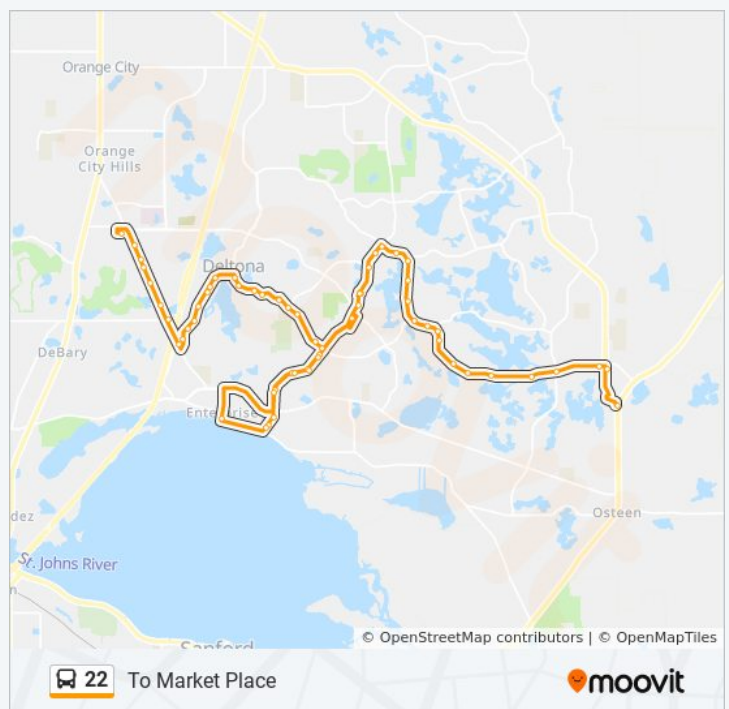

**22 bus Info**

**Direction:** Providence And Tivoli

**Stops:** 19

**Trip Duration:** 14 min

**Line Summary:**

 [22 bus Line Map](#)

**Direction: To Market Place**

**22 bus Time Schedule**

59 stops

[VIEW LINE SCHEDULE](#)

- Wal-Mart Osteen
- Ft. Smith & Howland
- Fort Smith Blvd & Stallings Ave Ib
- Fort Smith & Courtland 22 Ib
- Calusa Ter & Ft. Smith 22 Ib
- Ft. Smith & Tassel Ter. Ib
- Ft. Smith & Battersea Ave 22 Ib
- Ft. Smith & Comstock Av. Ib
- Fort Smith & Lightfoot St. Ib
- Fort Smith Gretna
- Ft Smith And Potomac 22 Ib
- Ft Smith And Hyde St. Ib
- Stanton & Fort Smith 22 Ib
- Fort Smith & Kirkwood St. Ib
- Newmark Dr & Fort Smith Blvd 22 Ib
- Fort Smith Blvd & Norbert Ter Ib
- Providence And Ft. Smith 21 Ib
- 1680 Providence Blvd. Ib
- Providence Blvd & Tivoli Dr Ib
- Providence Blvd & N Page Dr Ob
- N. Page Dr. & Providence Ib
- Providence Blvd & Wakefield Cir Ib
- 1492 Providence Blvd. Ib
- Providence & Normandy 1st
- Murphy And Providence
- Providence & Alexander
- Providence & Fisher
- Methodist Children's Home 22
- Thornby Park Entrance Eb
- Providence/Magnolia Woods Ct.
- Doyle & Providence

To Market Place Route Timetable:

Sunday	Not Operational
Monday	6:24 AM - 6:20 PM
Tuesday	6:24 AM - 6:20 PM
Wednesday	6:24 AM - 6:20 PM
Thursday	6:24 AM - 6:20 PM
Friday	6:24 AM - 6:20 PM
Saturday	6:24 AM - 4:24 PM

**22 bus Info**

**Direction:** To Market Place

**Stops:** 59

**Trip Duration:** 54 min

**Line Summary:**

Fisher & Providence

Alexander & Providence

Providence And Murphy