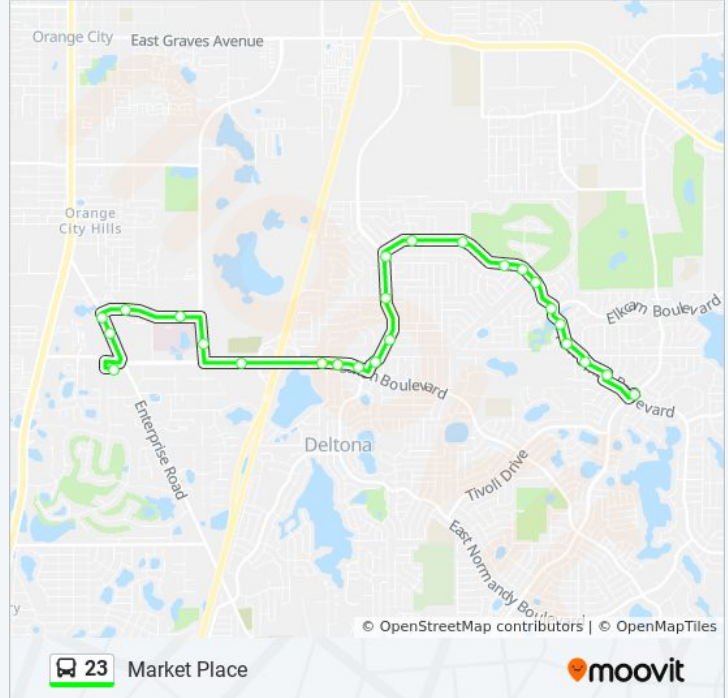

Direction: Market Place

25 stops

[VIEW LINE SCHEDULE](#)

- Providence And Ft. Smith 23 Ib
- Ft. Smith & Toledo Ib
- Ft. Smith & Monticello Ib
- Ft. Smith & Eden Ib
- Ft. Smith & Drysdale Ib
- Ft. Smith & Elkcam Ib
- Elkcam & S. Old Mill Dr. Ib
- Elkcam & Shadow Ridge Dr. Ib
- Elkcam & Oswego Av Ib
- Elkcam & E Union Circle Ib
- Elkcam & E. Firwood Dr. Ib
- Normandy And Elkcam 20 Ib
- Normandy & Sullivan St. Ib
- Normandy & Tulip St. Ib
- Normandy & N. Apache Circle Ib
- 1921 Saxon Blvd. Ib
- Saxon & N. Apache Dr. Ib
- Saxon & W. Finland Dr. Ib
- Saxon at Park & Ride St Wb
- Walmart- Orange City Ib
- Kohls Orange City Ib
- Harley Strickland & Junior St. Ib

23 bus Info

Direction: Market Place

Stops: 25

Trip Duration: 27 min

Line Summary:

Harley Strickland & Enterprise Ib

Crown Center at Enterprise Rd

Market Place Bus Loading Zone

Direction: Prov/Ft. Smith

40 stops

[VIEW LINE SCHEDULE](#)

Market Place Bus Loading Zone

Saxon at Market Place Wb

Corby Dr. And Saxon

Fire Tower Park Ob

Chas. Beall & Statler Ave. Ob