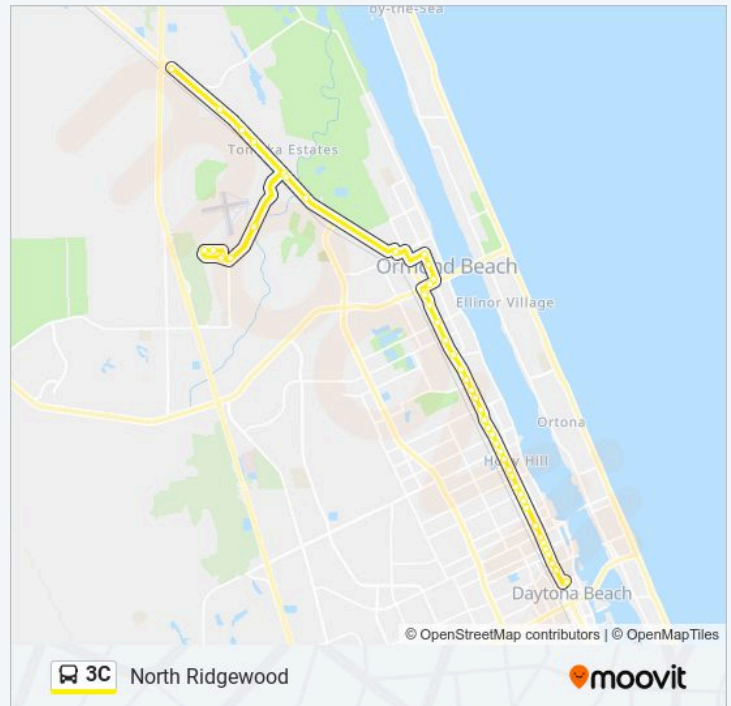

Direction: Express To I-95

45 stops

[VIEW LINE SCHEDULE](#)

- Transfer Plaza
- Us 1 San Juan
- Us 1 & 1st St Ob
- Us 1 & Hobart Ob
- Us 1 & Arlington Ob
- U.S. 1 & North Ob
- Us 1 & Madison Ob
- Us 1 & Kingston Ob
- U.S. 1 & Mason Ob
- Us-1 & 2nd 3c 3n 3s
- Us1 & 3rd St. Ob
- Us 1 & 5th St Ob
- Us 1 & 6th St. Ob
- Us 1 & 7th St. Ob
- Us 1 & 8th St Ob
- Us 1 & 9th St. Ob
- Us1 & 10th St. Ob
- Holly Hill City Hall Ob
- Us 1 & Lpga Ob
- Us 1 & 12th St. Ob
- Us 1 & Walker Ob

3C bus Info

Direction: Express To I-95

Stops: 45

Trip Duration: 30 min

Line Summary:

Us 1 & 14th St. Ob

Us1 & 15th St. Ob

Us 1 & Flomich Ob

Us1 & Hull Ob

Us 1 & Ormond Lakes Ob

Hudson Tool Ob

Southland & Hudson Tool Ob

Us 1 & I - 95

Direction: Transfer Plaza

50 stops

[VIEW LINE SCHEDULE](#)

Saturday

Not Operational

3C bus Info

Direction: Transfer Plaza

Stops: 50

Trip Duration: 43 min

Line Summary:

8th St. & Us 1 lb