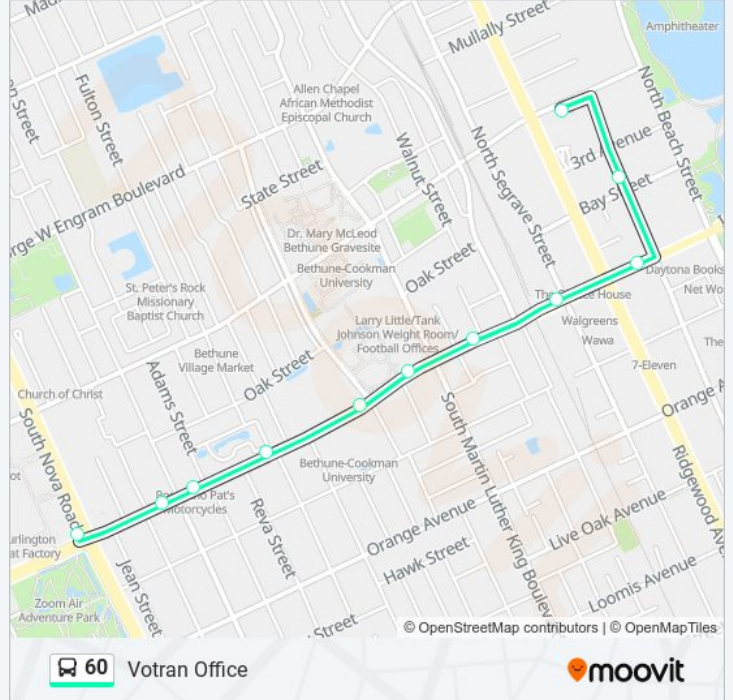

Transfer Plaza

Direction: Votran Office

11 stops

[VIEW LINE SCHEDULE](#)

Transfer Plaza

Palmetto & 3rd St. Ob

Int'L Speedway & Palmetto Ob

Int'L Speedway & Seagrave Ob

Direction: Votran Office

Stops: 11

Trip Duration: 7 min

Line Summary:

Direction: W To Deland

35 stops

[VIEW LINE SCHEDULE](#)

- Db Airport Bag Claim
- Intl Speedway Midway Ob
- Int'L Speedway & Bill France Ob
- Int'L Speedway & Industrial Pwky Ob
- Int'L Speedway & West Rd. Ob
- 2100 Int'L Speedway Ob
- Int'L Speedway & Fentress Ob
- 2280 Int'L Speedway Ob
- 2380 Int'L Speedway Ob
- Int'L Speedway & Thames 60 Ob
- 2900 Int'L Speedway Ob
- Intl Speedway & Tomoka Farms Ob
- Int'L Speedway & Bellevue Ext. Ob
- Int'L Speedway & Gene Daniels Ob
- Int'L R V Park Ob
- Int'L Speedway Lpga
- Int'L Speedway & Educator's Rd. Ob
- Int'L Speedway Firetower Rd.

Stops: 35

Trip Duration: 23 min

Line Summary:

- Int'L Speedway & 4th St. Ob
- Int'L Speedway & Roosevelt Ob
- Int'L Speedway & General Custer Ob
- Us 92 & Holly Wb
- Us 92&Clark Bay Rd. Ob
- Int'L Speedway & Big John Dr. Ob
- Int'L Speedway & West Parkway Ob
- Mid Florida Gold Carts Ob
- Int'L Speedway & Kepler Ob
- Int'L Speedway & Oak St. Ob
- Int'L Speedway & Langley Ob
- Int'L Speedway & Lexington Ob
- Int'L Speedway & Detrick Ob
- Deland Ymca
- Johnny Rockets Restaurant Ob
- Lowes International Speedway Ob
- Amelia Super Stop