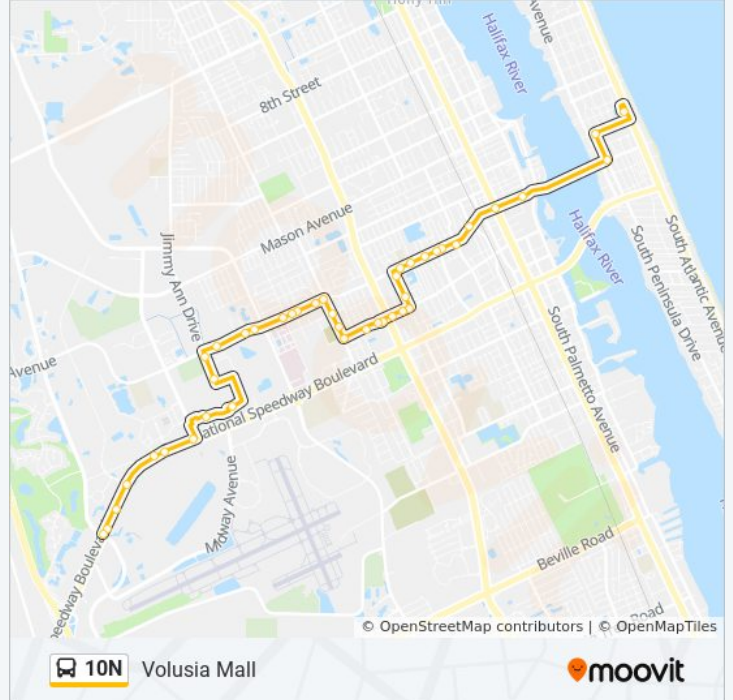

Williamson & Intl Speedway Nb

Direction: Votran Office

29 stops

[VIEW LINE SCHEDULE](#)

Intermodal Transit Facility

Peninsula & Earl Sb

10N bus Time Schedule

Votran Office Route Timetable: