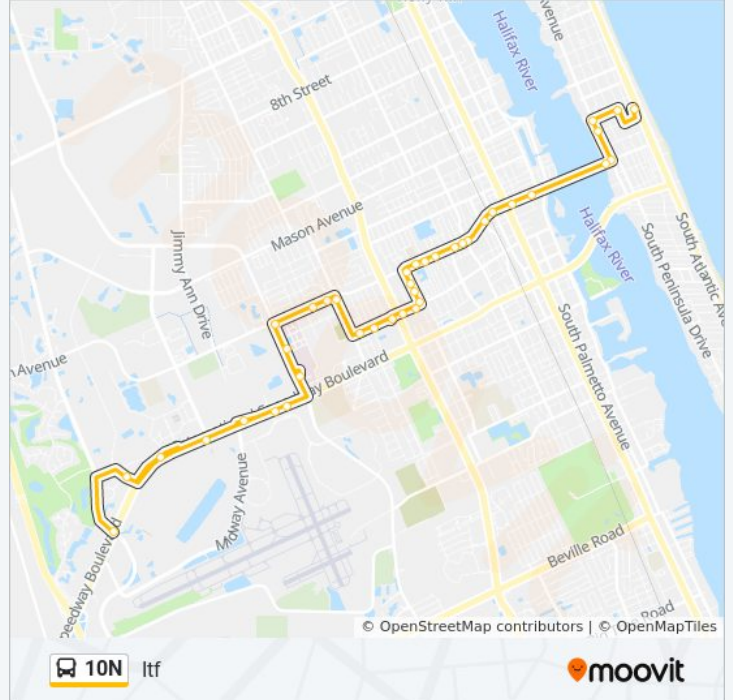

10N bus Info

Direction: If

Stops: 38

Trip Duration: 28 min

Line Summary:

Bethune Village & Engram Ib
 Fulton & George Engram Ib
 Garden St. & George Engram Ib
 Model & George Engram Ib
 Pleasant & George Engram Ib
 Dr. M. L. King & George Engram Ib
 Charles & George Engram Ib
 Seagrave & George Engram Ib
 Us 1 And Fairview Eb
 Fairview & Daytona Eb
 140 Main St.
 Halifax & Main St.
 Earl&Halifax Nb
 Halifax Ora Nb
 Ora & Wild Olive Ib
 Intermodal Transit Facility

Direction: Volusia Mall

40 stops

[VIEW LINE SCHEDULE](#)

Intermodal Transit Facility
 Peninsula & Earl Sb
 Peninsula & Main Sb
 Fairview & Daytona Wb
 U.S. 1 & Fairview Ob
 George Engram & Charles Ob
 George Engram & Dr. MLK Ob
 George Engram & Model Ob
 George Engram & Lincoln Ob
 George Engram & Jefferson Ob
 George Engram & Fulton Ob
 George Engram & Laura Ob
 George Engram & Keech Ob

10N bus Info

Direction: Volusia Mall

Stops: 40

Trip Duration: 27 min

Line Summary:

Keech & Ken St Ob

Keech & Bethune Ob

Bethune & Caroline Ob