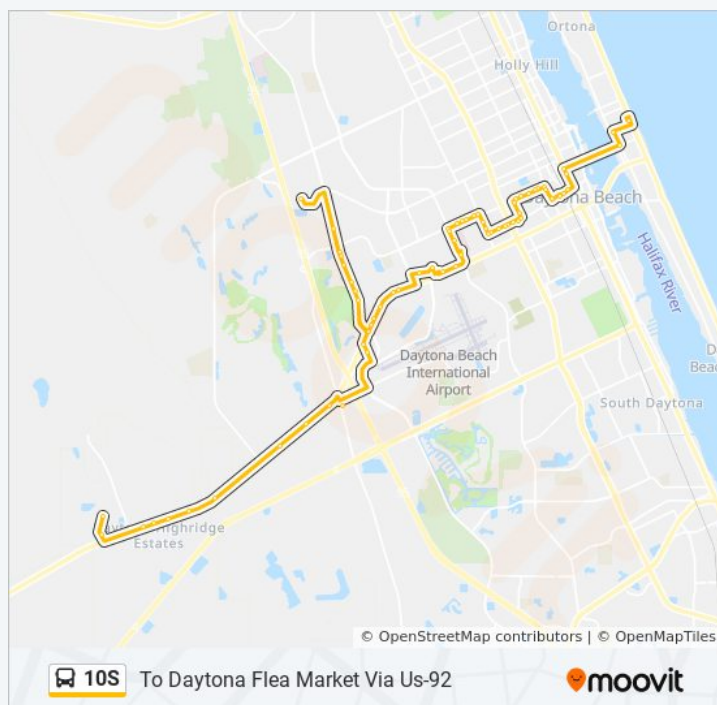

**Direction: If**

59 stops

[VIEW LINE SCHEDULE](#)

- Vc Branch Jail Wb
- Keyton & Indian Lake Ib
- Colin Kelly & Int'L Speedway Ib
- General Custer & Int'L Spdway Ib
- Roosevelt & Int'L Speedway Ib
- 4th St. & Int'L Speedway Ib
- East Of 4th St. on Isb Ib
- Educators Rd. & Int'L Speedway Ib
- International Rv Park Ib
- Frances & Int'L Speedway Ib
- Bellevue Ext. & Int'L Speedway Ib
- Flea Market
- Tomoka Farms Rd-Us 92 Ib
- Int'L Spdway & Professional Ib
- 2525 Int'L Speedway Ib
- Thames And Int'L Speedway Ib
- Isb & Williamson Eb
- 2325 Int'L Speedway Ib
- 2201 Int'L Speedway Ib
- Fentress & Us 92 Ib
- West & Int'L Speedway Ib
- Nascar Dr & Isb Ib

### Direction: To Daytona Flea Market Via Us-92

68 stops

[VIEW LINE SCHEDULE](#)

Intermodal Transit Facility

Peninsula & Earl Sb

Peninsula & Main Sb

U.S. 1 & Fairview Ob

Hobart & Us 1 Sb

### 10S bus Time Schedule

To Daytona Flea Market Via Us-92 Route Timetable:

Sunday	7:00 AM - 5:00 PM
Monday	Not Operational
Tuesday	Not Operational
Wednesday	Not Operational
Thursday	Not Operational
Friday	Not Operational
Saturday	Not Operational

### 10S bus Info

**Direction:** To Daytona Flea Market Via Us-92

**Stops:** 68

**Trip Duration:** 62 min

**Line Summary:**

Bethune & White Ob

White & Warnock Ob

White & Willis Ob