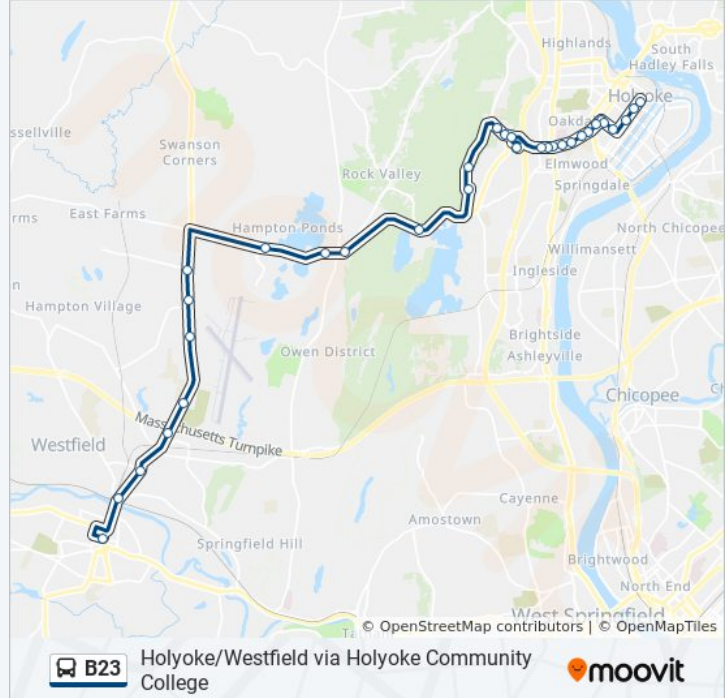

Use the Moovit App to find the closest B23 bus station near you and find out when is the next B23 bus arriving.

Direction: Holyoke Trans. Ctr. Via Hcc

33 stops

[VIEW LINE SCHEDULE](#)

- Olver Transit Pavilion
- Stop And Shop - Westfield
- Main / Cross
- Union / Pochassic (Flag Stop)
- N Elm / Harvard
- N Elm / Notre Dame (Flag Stop)
- Mass Pike / Friendly's Way (Flag Stop)
- Southampton / Hickney (Flag Stop)
- Southampton / Airport (Flag Stop)
- Southampton / Falcon (Flag Stop)
- Southampton / Summit Lock (Flag Stop)
- Westfield / Old Stage (Flag Stop)
- North / Hampton Ponds (2)
- Westfield / Fini (Flag Stop)
- Westfield / Apremont (Flag Stop)
- The Kids Place at Hcc
- Holyoke Community College - Frost Circle
- Cherry / Dale
- Cherry / Maple Crest (2)
- Soldiers Home / Fairmont
- Cherry / Bay State (2)

B23 bus Info

Direction: Holyoke Trans. Ctr. Via Hcc

Stops: 33

Trip Duration: 65 min

Line Summary:

Hospital / Parking Lot
 Beech / Franklin (2)
 Beech / Hampshire
 Hampshire / Walnut
 Hampshire / Chestnut (2)
 Hampshire / High
 High / Cabot
 High / Essex
 High / Appleton
 High / Suffolk
 High / Dwight
 Holyoke Transportation Center

The Kids Place at Hcc

Westfield / Apremont (Flag Stop)

Westfield / Fini (Flag Stop)

North / Hampton Ponds (1)

Westfield / Old Stage (Flag Stop)

Southampton / Summit Lock (Flag Stop)

Southampton / Falcon (Flag Stop)

Southampton / Airport (Flag Stop)

Southampton / Hickney (Flag Stop)

Mass Pike / Friendly's Way (Flag Stop)

N Elm / Notre Dame (Flag Stop)

N Elm / Pochassic (Flag Stop)

Olver Transit Pavilion

B23 bus time schedules and route maps are available in an offline PDF at moovitapp.com. Use the [Moovit App](#) to see live bus times, train schedule or subway schedule, and step-by-step directions for all public transit in Springfield, MA.