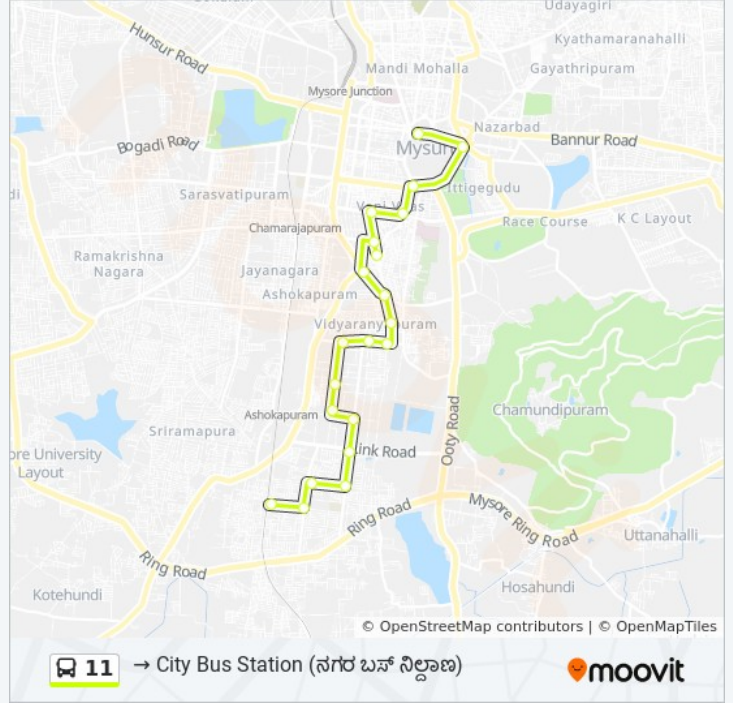

11 bus Info

Direction: → City Bus Station ()

Stops: 21

Trip Duration: 24 min

Line Summary:

Direction: → J.P Nagar (.)

21 stops

[VIEW LINE SCHEDULE](#)

11 bus Info

Direction: → J.P Nagar (.)

Stops: 21

Trip Duration: 21 min

Line Summary:

Kavitha Bakery ()

Police Booth ()

J.P Nagar (.)