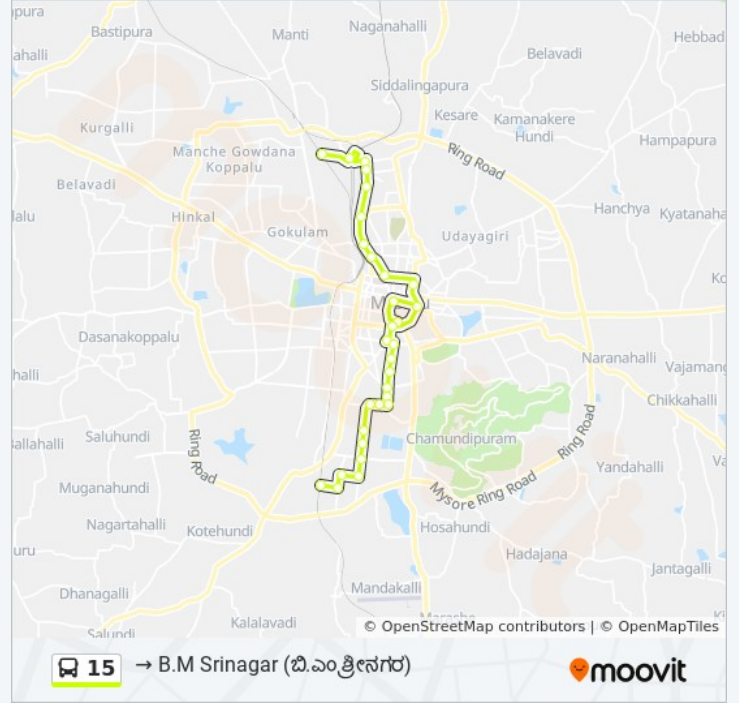

Karumariyamma Temple ( )

Sewage Farm ( )

Mahalakshmi Stores ( )

Sterling Talkies ( )

Ganesh Temple ( )

Maharshi Public School ( )

Shanidevara Temple ( )

Gobli Mara ( )

Kavitha Bakery ( )

Police Booth ( )

J.P Nagar ( )

15 bus time schedules and route maps are available in an offline PDF at moovitapp.com. Use the [Moovit App](#) to see live bus times, train schedule or subway schedule, and step-by-step directions for all public transit in Mysore.

[About Moovit](#) · [MaaS Solutions](#) · [Supported Countries](#) · [Mooviter Community](#)

© 2024 Moovit - All Rights Reserved

Check Live Arrival Times