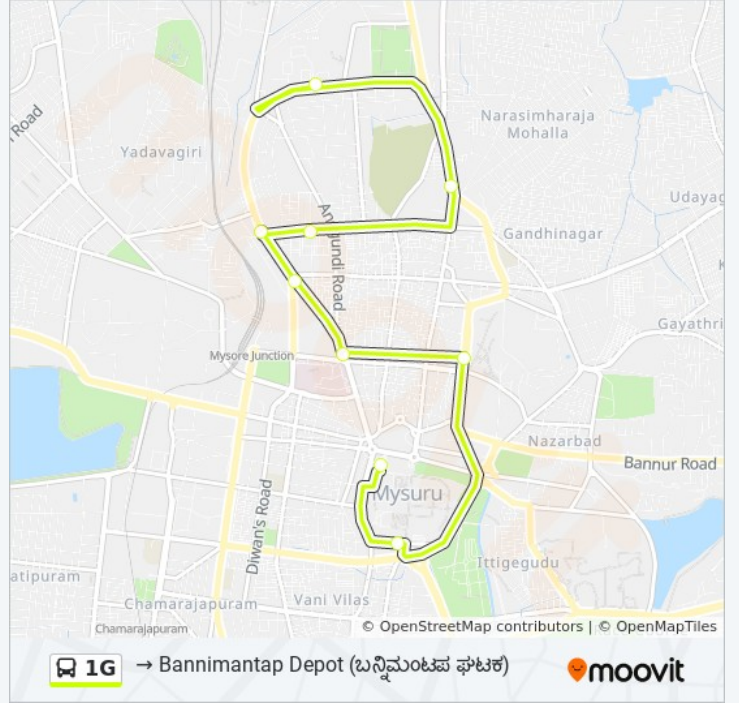

→ Bannimantap Depot ()

Get The App

The 1G bus line (→ Bannimantap Depot ()) has 2 routes. For regular weekdays, their operation hours are:

(1) → Bannimantap Depot (): 13:35(2) → City Bus Station (): 14:15

Stops: 9

Trip Duration: 13 min

Line Summary:

Direction: → City Bus Station ()

8 stops

[VIEW LINE SCHEDULE](#)

- Bannimantap Depot ()
- Fountain Circle ()
- Thilak Nagar Church ()
- Deaf And Dumb School ()
- R.M.C (. .)
- Ayurveda Hospital ()
- Dodda Gadiyara ()
- City Bus Station ()

1G bus Time Schedule

→ City Bus Station () Route

Timetable:

Sunday	14:15
Monday	14:15
Tuesday	14:15
Wednesday	14:15
Thursday	14:15
Friday	14:15
Saturday	14:15

1G bus Info

Direction: → City Bus Station ()

Stops: 8

Trip Duration: 10 min

Line Summary:

1G bus time schedules and route maps are available in an offline PDF at moovitapp.com. Use the [Moovit App](#) to see live bus times, train schedule or subway schedule, and step-by-step directions for all public transit in Mysore.