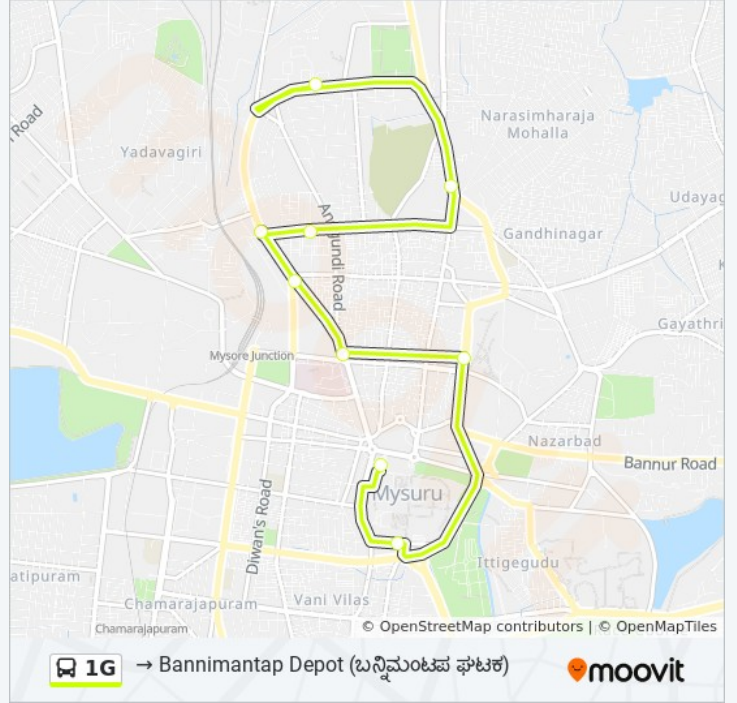

→ Bannimantap Depot ()

Get The App

The 1G bus line (→ Bannimantap Depot ()) has 2 routes. For regular weekdays, their operation hours are:

(1) → Bannimantap Depot (): 13:35(2) → City Bus Station (): 14:15

Use the Moovit App to find the closest 1G bus station near you and find out when is the next 1G bus arriving.

Direction: → Bannimantap Depot ()

9 stops

[VIEW LINE SCHEDULE](#)

- C.B.S Platform 17 (. . 17)
- Mysore Palace
- Mysore Rural Bus Stand
- Ayurveda Hospital ()
- R.M.C (. .)
- Deaf And Dumb School ()
- Thilak Nagar Church ()
- Fountain Circle ()
- Bannimantap Depot ()

1G bus Time Schedule

→ Bannimantap Depot () Route

Timetable:

Sunday	13:35
Monday	13:35
Tuesday	13:35
Wednesday	13:35
Thursday	13:35
Friday	13:35
Saturday	13:35

1G bus Info

Direction: → Bannimantap Depot ()

Stops: 9

Trip Duration: 13 min

Line Summary:

Direction: → City Bus Station ()

8 stops

[VIEW LINE SCHEDULE](#)

- Bannimantap Depot ()
- Fountain Circle ()
- Thilak Nagar Church ()
- Deaf And Dumb School ()
- R.M.C (. .)
- Ayurveda Hospital ()
- Dodda Gadiyara ()
- City Bus Station ()