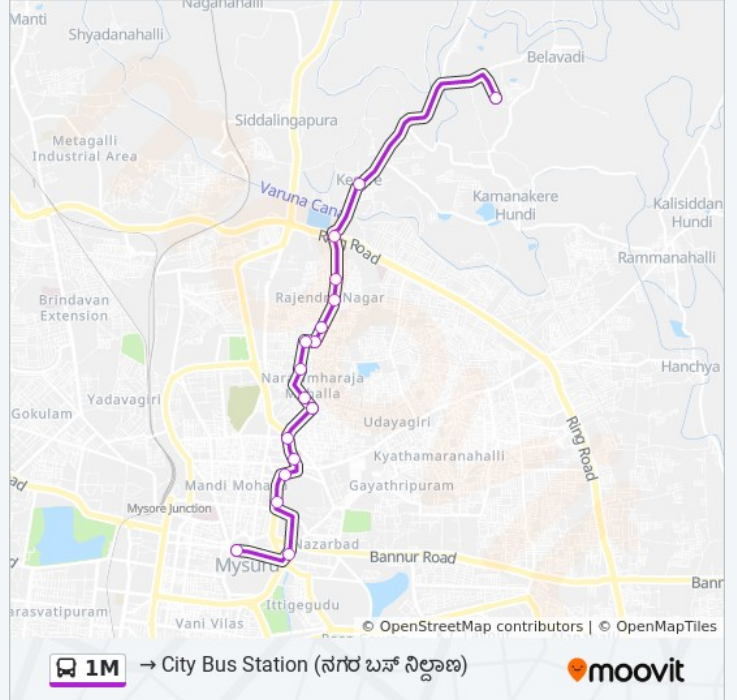

→ City Bus Station ()

Get The App

The 1M bus line (→ City Bus Station ()) has 2 routes. For regular weekdays, their operation hours are:

(1) → City Bus Station (): 09:12 - 16:56 (2) → M.I.T College (): 07:20 - 15:45

Use the Moovit App to find the closest 1M bus station near you and find out when is the next 1M bus arriving.

Direction: → City Bus Station ()

17 stops

[VIEW LINE SCHEDULE](#)

- M.I.T College ()
- Old Kesare ()
- Ring Road ()
- R.S Naidu Nagar ()
- Dhobi Ghat ()
- Kuri Mandi ()
- Shankar Nursing Home ()
- Rajendra Nagar ()
- Arch Gate ()
- State Bank Of Mysore ()
- Maruthi Complex ()
- Ambedkar Circle ()
- Masjid ()
- Five Light Circle ()
- Mysore Rural Bus Stand
- Hardinge Circle
- City Bus Station ()

1M bus Time Schedule

→ City Bus Station () Route
Timetable:

Sunday	09:12 - 16:56
Monday	09:12 - 16:56
Tuesday	09:12 - 16:56
Wednesday	09:12 - 16:56
Thursday	09:12 - 16:56
Friday	09:12 - 16:56
Saturday	09:12 - 16:56

1M bus Info

Direction: → City Bus Station ()

Stops: 17

Trip Duration: 23 min

Line Summary:

Direction: → M.I.T College (. . .)

17 stops

[VIEW LINE SCHEDULE](#)