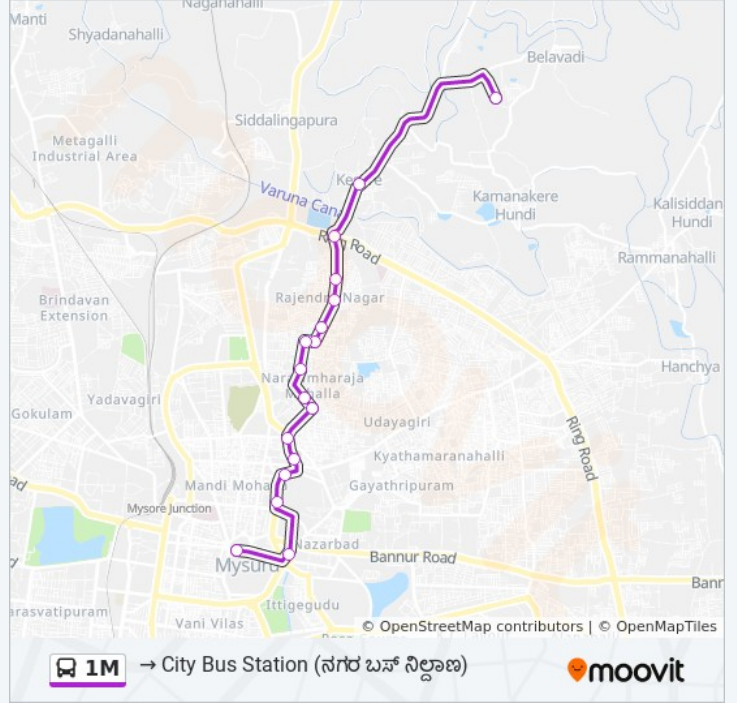

1M bus Info

Direction: → City Bus Station ()

Stops: 17

Trip Duration: 23 min

Line Summary:

Direction: → M.I.T College (. . .)

17 stops

[VIEW LINE SCHEDULE](#)

1M bus Time Schedule

→ M.I.T College (. . .) Route

Timetable:

Sunday	07:20 - 15:45
Monday	07:20 - 15:45
Tuesday	07:20 - 15:45
Wednesday	07:20 - 15:45
Thursday	07:20 - 15:45
Friday	07:20 - 15:45
Saturday	07:20 - 15:45

1M bus Info

Direction: → M.I.T College (. . .)

Stops: 17

Trip Duration: 24 min

Line Summary:

1M bus time schedules and route maps are available in an offline PDF at moovitapp.com. Use the [Moovit App](#) to see live bus times, train schedule or subway schedule, and step-by-step directions for all public transit in Mysore.