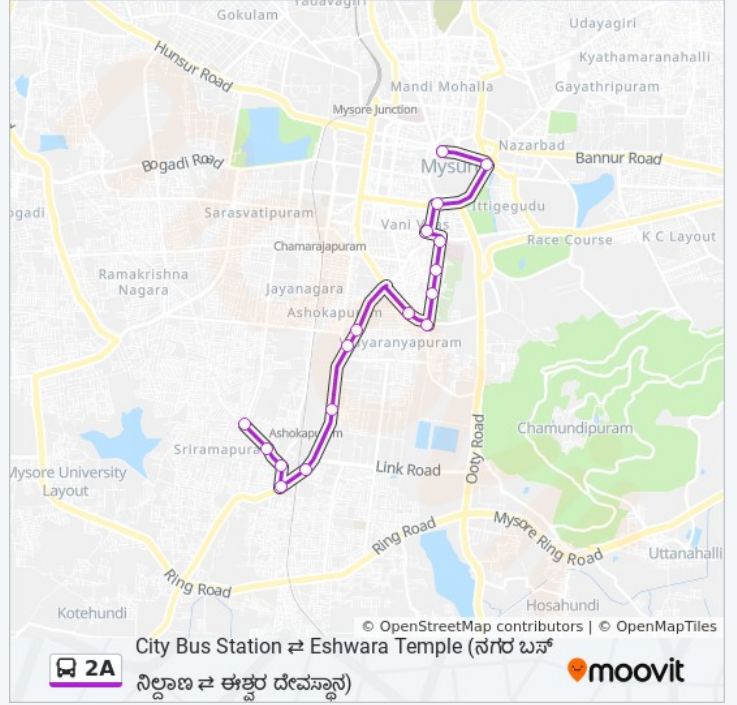

## City Bus Station ⇌ Eshwara Temple ( )

[Get The App](#)

The 2A bus line (City Bus Station ⇌ Eshwara Temple ( )) has 2 routes. For regular weekdays, their operation hours are:

(1) → City Bus Station ( ): 17:10(2) → Eshwara Temple ( ): 16:15

### 2A bus Info

**Direction:** → City Bus Station ( )

**Stops:** 17

**Trip Duration:** 26 min

**Line Summary:**

**Direction:** → Eshwara Temple ( )

16 stops

[VIEW LINE SCHEDULE](#)

### 2A bus Time Schedule

→ Eshwara Temple ( ) Route

Timetable:

Sunday	16:15
Monday	16:15
Tuesday	16:15
Wednesday	16:15
Thursday	16:15
Friday	16:15
Saturday	16:15

### 2A bus Info

**Direction:** → Eshwara Temple ( )

**Stops:** 16

**Trip Duration:** 23 min

**Line Summary:**

2A bus time schedules and route maps are available in an offline PDF at [moovitapp.com](https://moovitapp.com). Use the [Moovit App](#) to see live bus times, train schedule or subway schedule, and step-by-step directions for all public transit in Mysore.