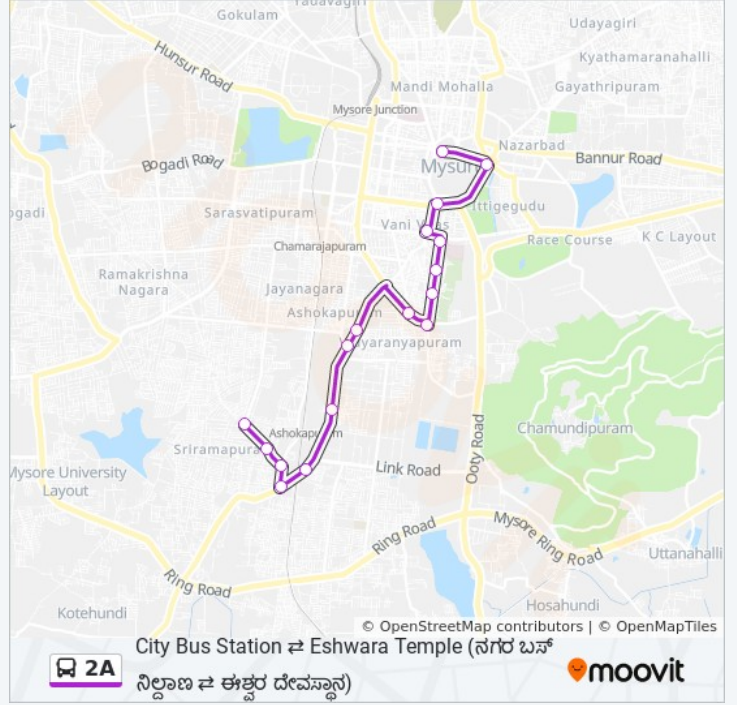

## City Bus Station ⇌ Eshwara Temple ( )

[Get The App](#)

The 2A bus line (City Bus Station ⇌ Eshwara Temple ( )) has 2 routes. For regular weekdays, their operation hours are:

(1) → City Bus Station ( ): 17:10(2) → Eshwara Temple ( ): 16:15

Use the Moovit App to find the closest 2A bus station near you and find out when is the next 2A bus arriving.

**Direction:** → City Bus Station ( )

17 stops

[VIEW LINE SCHEDULE](#)

- Eshwara Temple ( )
- Naidu Stores ( )
- Railway Work Shop Cross ( )
- Toll Gate ( )
- Nachanahalli Palya ( )
- Railway Work Shop ( )
- N.I.E College ( . . )
- Silk Factory ( )
- Chamundipuram ( )
- St. Marys Convent
- Ramanuja Road 13th Cross ( 13 )
- Ramanuja Road 8th Cross
- J.S.S Hospital ( . . )
- Vani Vilas Market ( )
- Sanskrit Pathashale
- Hardinge Circle
- City Bus Station ( )

### 2A bus Time Schedule

→ City Bus Station ( ) Route  
Timetable:

Sunday	17:10
Monday	17:10
Tuesday	17:10
Wednesday	17:10
Thursday	17:10
Friday	17:10
Saturday	17:10

### 2A bus Info

**Direction:** → City Bus Station ( )

**Stops:** 17

**Trip Duration:** 26 min

**Line Summary:**

**Direction:** → Eshwara Temple ( )

16 stops

[VIEW LINE SCHEDULE](#)