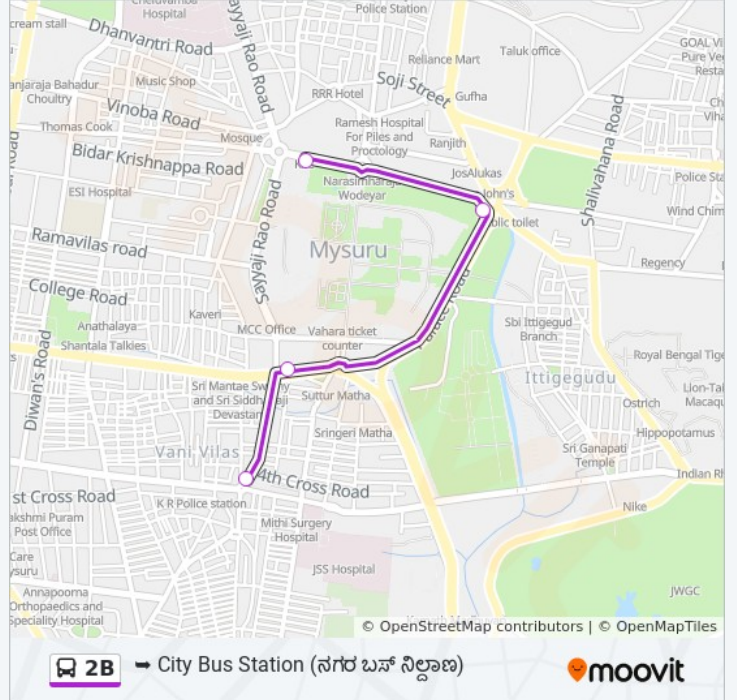

2B

City Bus Station ()

Get The App

The 2B bus line City Bus Station () has one route. For regular weekdays, their operation hours are:

(1) City Bus Station (): 15:15

Use the Moovit App to find the closest 2B bus station near you and find out when is the next 2B bus arriving.

Direction: City Bus Station ()

4 stops

[VIEW LINE SCHEDULE](#)

Vani Vilas Market ()

Sanskrit Pathashale

Hardinge Circle

City Bus Station ()

2B bus Time Schedule

City Bus Station () Route
Timetable:

Sunday	15:15
Monday	15:15
Tuesday	15:15
Wednesday	15:15
Thursday	15:15
Friday	15:15
Saturday	15:15

2B bus Info

Direction: City Bus Station ()

Stops: 4

Trip Duration: 6 min

Line Summary:

2B bus time schedules and route maps are available in an offline PDF at moovitapp.com. Use the [Moovit App](#) to see live bus times, train schedule or subway schedule, and step-by-step directions for all public transit in Mysore.