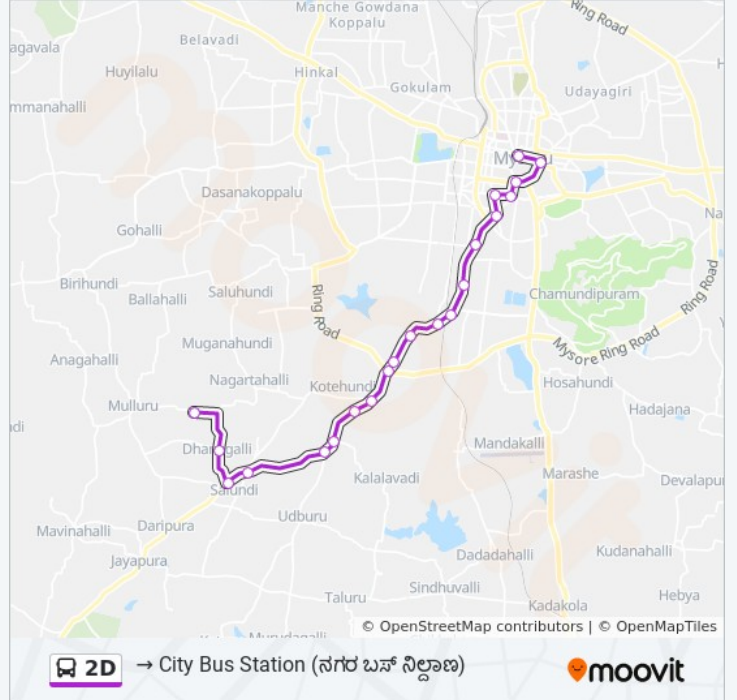

→ City Bus Station ( )

Get The App

The 2D bus line (→ City Bus Station ( )) has 2 routes. For regular weekdays, their operation hours are:

(1) → City Bus Station ( ): 08:10(2) → Devagalli ( ): 07:15

Use the Moovit App to find the closest 2D bus station near you and find out when is the next 2D bus arriving.

## 2D bus Info

**Direction:** → City Bus Station ( )

**Stops:** 21

**Trip Duration:** 42 min

**Line Summary:**

City Bus Station ( )

**Direction:** → Devagalli ( )

19 stops

### 2D bus Time Schedule

→ Devagalli ( ) Route Timetable:

Sunday	07:15
Monday	07:15
Tuesday	07:15
Wednesday	07:15
Thursday	07:15
Friday	07:15
Saturday	07:15

### 2D bus Info

**Direction:** → Devagalli ( )

**Stops:** 19

**Trip Duration:** 39 min

**Line Summary:**

Devagalli ( )

2D bus time schedules and route maps are available in an offline PDF at moovitapp.com. Use the [Moovit App](#) to see live bus times, train schedule or subway schedule, and step-by-step directions for all public transit in Mysore.