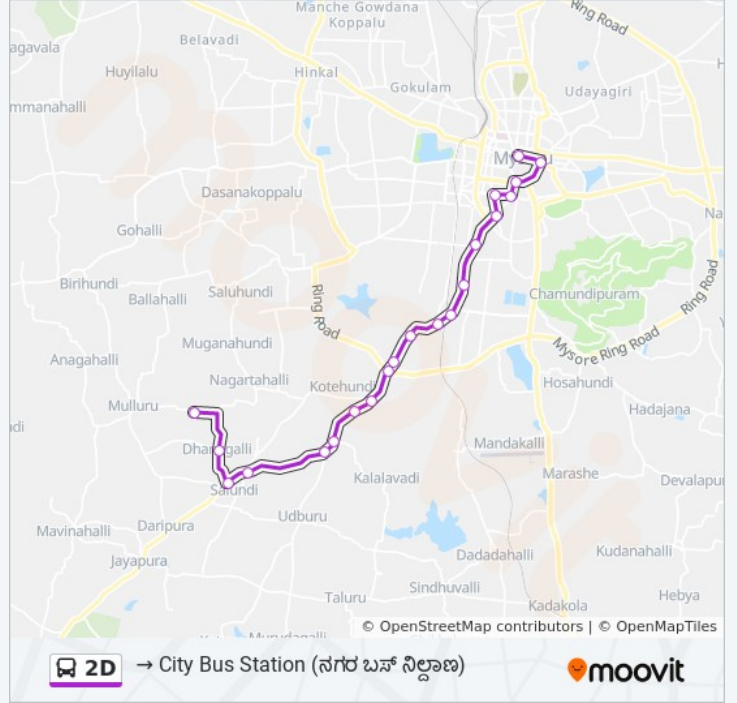

→ City Bus Station ( )

Get The App

The 2D bus line (→ City Bus Station ( )) has 2 routes. For regular weekdays, their operation hours are:

(1) → City Bus Station ( ): 08:10(2) → Devagalli ( ): 07:15

Use the Moovit App to find the closest 2D bus station near you and find out when is the next 2D bus arriving.

## 2D bus Info

**Direction:** → City Bus Station ( )

**Stops:** 21

**Trip Duration:** 42 min

**Line Summary:**

City Bus Station ( )

**Direction:** → Devagalli ( )

19 stops

### 2D bus Info

**Direction:** → Devagalli ( )

**Stops:** 19

**Trip Duration:** 39 min

**Line Summary:**

Devagalli ( )

2D bus time schedules and route maps are available in an offline PDF at moovitapp.com. Use the [Moovit App](#) to see live bus times, train schedule or subway schedule, and step-by-step directions for all public transit in Mysore.