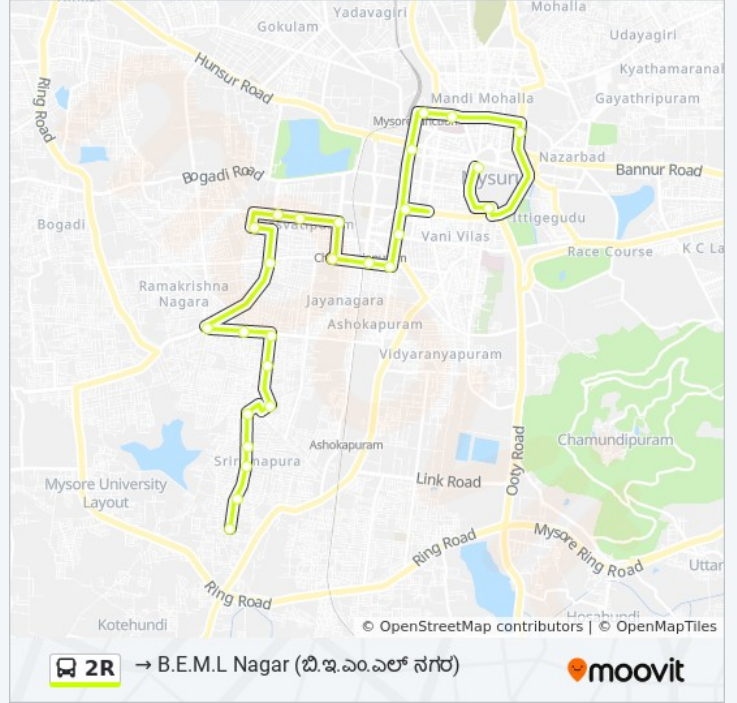

Stops: 26

Trip Duration: 31 min

Line Summary:

- M Block ()
- Kuvempu Nagar ()
- Vivekananda Circle ()
- Amrutha Bakery ()
- Sri Rampura Water Tank ()
- V.B Bakery ()
- B.E.M.L Nagar ()

Direction: → City Bus Station ()

25 stops

[VIEW LINE SCHEDULE](#)

- B.E.M.L Nagar ()
- V.B Bakery ()
- Sri Rampura Water Tank ()
- Amrutha Bakery ()
- Vivekananda Circle ()
- Kuvempu Nagar Bus Stand ()
- M Block ()
- Kuvempu Nagar Complex ()
- Amma Complex ()
- Ramakrishna Nagar Circle ()
- Vijaya Bank ()
- Kamakshi Hospital ()
- Saraswathipuram 14th Main (14)
- Saraswathipuram 8th Main (8)
- Saraswathipuram 1st Main ()

2R bus Time Schedule

→ City Bus Station () Route

Timetable:

Sunday	04:41
Monday	04:41
Tuesday	04:41
Wednesday	04:41
Thursday	04:41
Friday	04:41
Saturday	04:41

2R bus Info

Direction: → City Bus Station ()

Stops: 25

Trip Duration: 27 min

Line Summary:

- 1 ()
- K.G Koppal (.)
- Under Bridge ()
- Ashoka Circle ()
- R.T.O (. .)
- Ramaswamy Circle ()
- Maharani College ()
- Railway Station ()
- K.R Hospital (.)
- Dodda Gadiyara ()
- City Bus Station ()