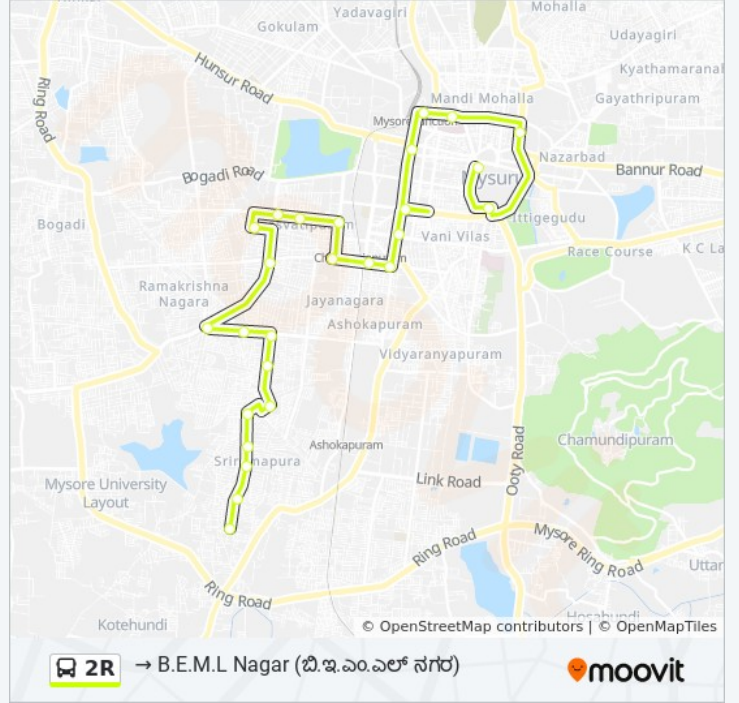

Use the Moovit App to find the closest 2R bus station near you and find out when is the next 2R bus arriving.

Direction: → B.E.M.L Nagar (. . .)

26 stops

[VIEW LINE SCHEDULE](#)

- C.B.S Platform 14 (. . . 14)
- Mysore Palace
- Mysore Rural Bus Stand
- K.R Hospital (. . .)
- Railway Station (. . .)
- Maharani College (. . .)
- Ramaswamy Circle (. . .)
- Rto
- Ashoka Circle (. . .)
- Under Bridge (. . .)
- K.G Koppal (. . .)
- Saraswathipuram 1st Main (. . . 1)
- Saraswathipuram Park (. . .)
- Bake Point (. . .)
- Kamakshi Hospital (. . .)
- Vijaya Bank (. . .)
- Ramakrishna Nagar Circle (. . .)
- Amma Complex (. . .)
- Kuvempu Nagar Complex (. . .)

2R bus Time Schedule

→ B.E.M.L Nagar (. . .) Route

Timetable:

Sunday	21:30
Monday	21:30
Tuesday	21:30
Wednesday	21:30
Thursday	21:30
Friday	21:30
Saturday	21:30

2R bus Info

Direction: → B.E.M.L Nagar (. . .)

Stops: 26

Trip Duration: 31 min

Line Summary:

- M Block ()
- Kuvempu Nagar ()
- Vivekananda Circle ()
- Amrutha Bakery ()
- Sri Rampura Water Tank ()
- V.B Bakery ()
- B.E.M.L Nagar ()

Direction: → City Bus Station ()

Trip Duration: 27 min

Line Summary:

- 1 ()
- K.G Koppal (.)
- Under Bridge ()
- Ashoka Circle ()
- R.T.O (. .)
- Ramaswamy Circle ()
- Maharani College ()
- Railway Station ()
- K.R Hospital (.)
- Dodda Gadiyara ()
- City Bus Station ()