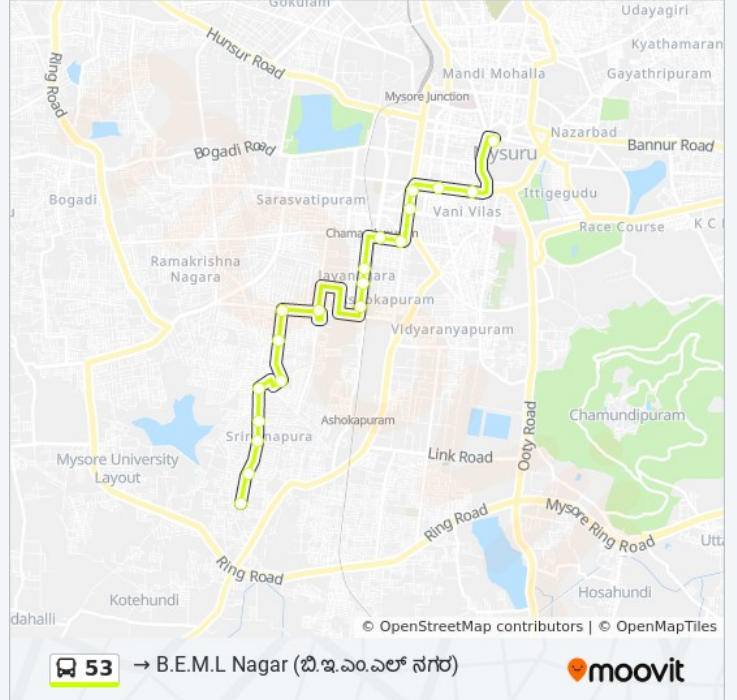

Maharani College ( )

Railway Station ( )

K.R Hospital ( )

Dodda Gadiyara ( )

City Bus Station ( )

53 bus time schedules and route maps are available in an offline PDF at moovitapp.com. Use the [Moovit App](#) to see live bus times, train schedule or subway schedule, and step-by-step directions for all public transit in Mysore.

[About Moovit](#) • [MaaS Solutions](#) • [Supported Countries](#) • [Mooviter Community](#)

© 2024 Moovit - All Rights Reserved

Check Live Arrival Times