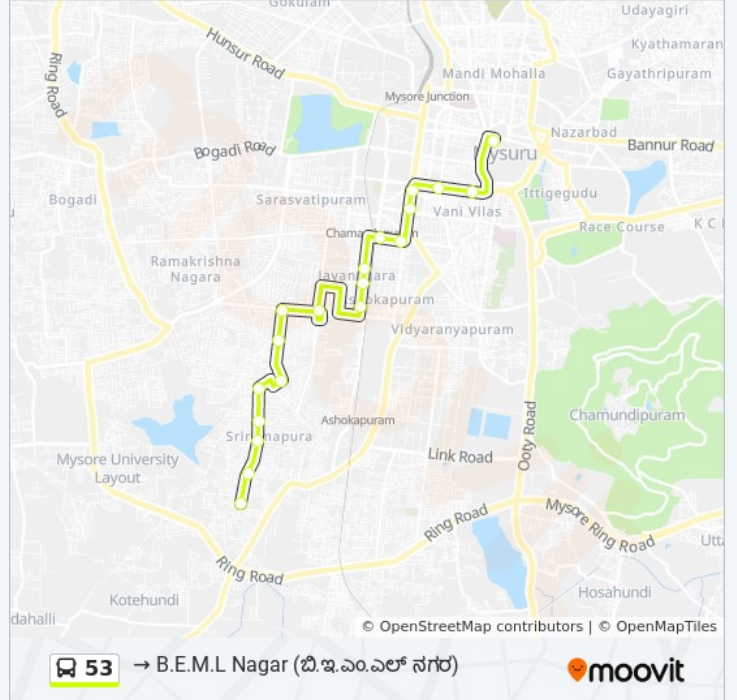

53 bus Info

Direction: → B.E.M.L Nagar (. . .)

Stops: 19

Trip Duration: 23 min

Line Summary:

B.E.M.L Nagar (. . .)

Direction: → City Bus Station (. . .)

21 stops

[VIEW LINE SCHEDULE](#)

- B.E.M.L Nagar (. . .)
- V.B Bakery (. . .)
- Sri Rampura Water Tank (. . .)
- Amrutha Bakery (. . .)
- Vivekananda Circle (. . .)
- Kuvempu Nagar Bus Stand (. . .)
- M Block (. . .)
- Kuvempu Nagar Complex (. . .)
- Kuvempu Nagar K.E.B (. . .)
- Ramamandira (. . .)
- Sankethi Hostel (. . .)
- Jayanagar Park (. . .)
- Under Bridge (. . .)
- Ashoka Circle (. . .)
- R.T.O (. . .)
- Ramaswamy Circle (. . .)

53 bus Info

Direction: → City Bus Station (. . .)

Stops: 21

Trip Duration: 29 min

Line Summary:

Maharani College ()

Railway Station ()

K.R Hospital ()