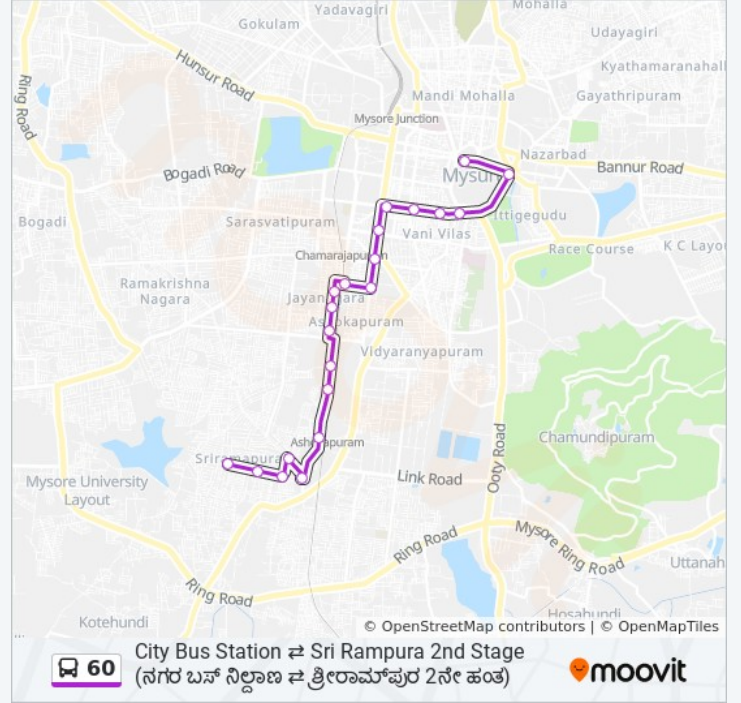

Use the Moovit App to find the closest 60 bus station near you and find out when is the next 60 bus arriving.

Direction: → City Bus Station ()

21 stops

[VIEW LINE SCHEDULE](#)

- Sri Rampura Water Tank ()
- Devaiahna Hundi ()
- Hunase Mara ()
- Naidu Stores ()
- Devaiahna Hundi Gate ()
- Railway Work Shop ()
- Bedara Kannappa Temple ()
- Welding Shop ()
- Ramamandira ()
- Sankethi Hostel ()
- Jayanagar Park ()
- Jayanagar Gate ()
- Ashoka Clinic ()
- Ashoka Circle ()
- R.T.O (. .)
- Ramaswamy Circle ()
- Seetha Vilas Choultry ()
- Laxmi Talkies ()

60 bus Info

Direction: → City Bus Station ()

Stops: 21

Trip Duration: 23 min

Line Summary:

Sanskrit Pathashale

Hardinge Circle

City Bus Station ()

Direction: → Sri Rampura 2nd Stage

() 2

19 stops

[VIEW LINE SCHEDULE](#)

City Bus Stand Platform 15

Laxmi Talkies ()

Seetha Vilas Choultry ()

Ramaswamy Circle ()

60 bus Info

Direction: → Sri Rampura 2nd Stage
() 2

Stops: 19

Trip Duration: 20 min

Line Summary:

Hunase Mara ()

Devaiahna Hundi ()

Sri Rampura Water Tank ()