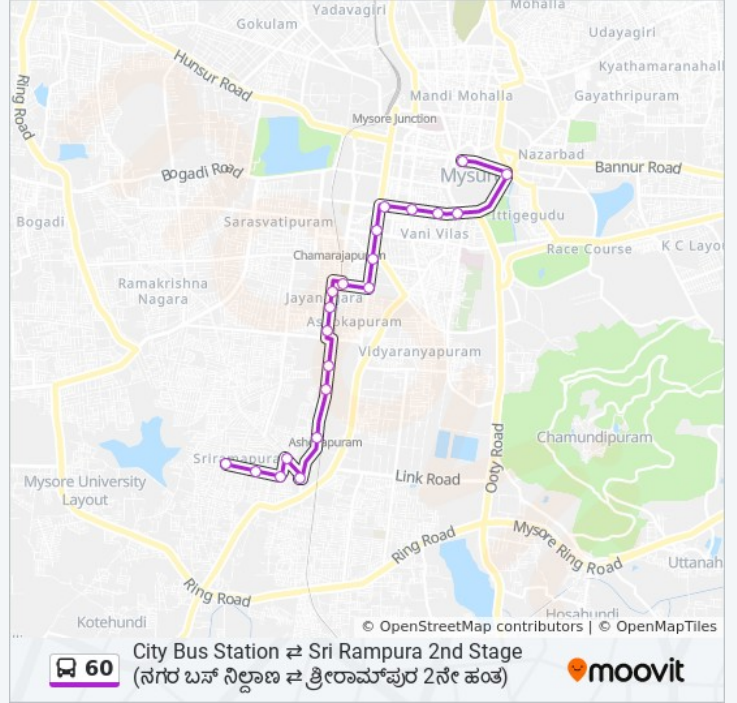

City Bus Station ⇌ Sri Rampura 2nd Stage (2)

Get The App

The 60 bus line (City Bus Station ⇌ Sri Rampura 2nd Stage (2)) has 2 routes. For regular weekdays, their operation hours are:

(1) → City Bus Station (): 06:20 - 21:15 (2) → Sri Rampura 2nd Stage (2): 06:20 - 21:15

Use the Moovit App to find the closest 60 bus station near you and find out when is the next 60 bus arriving.

Direction: → City Bus Station ()

21 stops

[VIEW LINE SCHEDULE](#)

- Sri Rampura Water Tank ()
- Devaiahna Hundi ()
- Hunase Mara ()
- Naidu Stores ()
- Devaiahna Hundi Gate ()
- Railway Work Shop ()
- Bedara Kannappa Temple ()
- Welding Shop ()
- Ramamandira ()
- Sankethi Hostel ()
- Jayanagar Park ()
- Jayanagar Gate ()
- Ashoka Clinic ()
- Ashoka Circle ()
- R.T.O (. .)
- Ramaswamy Circle ()
- Seetha Vilas Choultry ()
- Laxmi Talkies ()

Direction: → Sri Rampura 2nd Stage

() 2

19 stops

[VIEW LINE SCHEDULE](#)

City Bus Stand Platform 15

Laxmi Talkies ()

Seetha Vilas Choultry ()

Ramaswamy Circle ()

60 bus Info

Direction: → Sri Rampura 2nd Stage
() 2

Stops: 19

Trip Duration: 20 min

Line Summary:

Hunase Mara ()

Devaiahna Hundi ()

Sri Rampura Water Tank ()