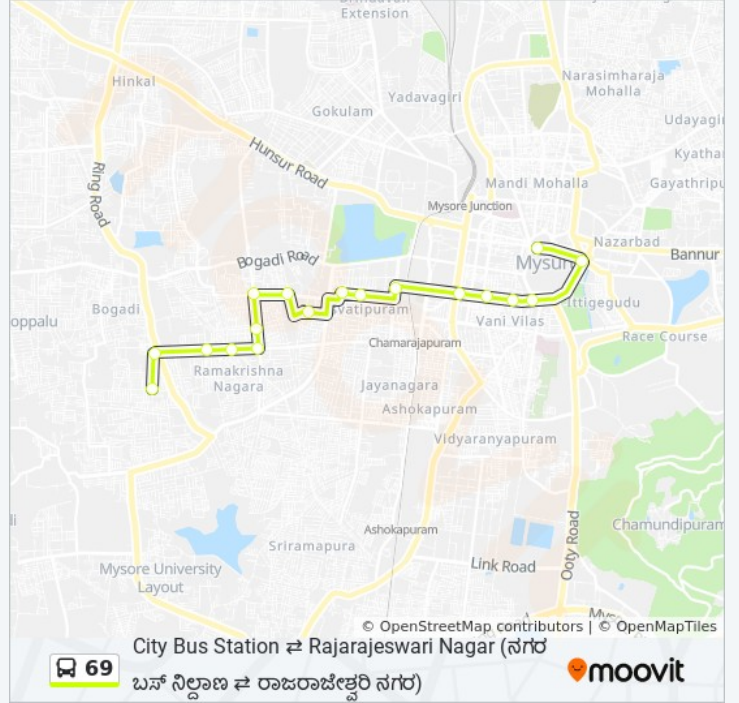

City Bus Station ⇌ Rajarajeswari Nagar ()

Get The App

The 69 bus line (City Bus Station ⇌ Rajarajeswari Nagar ()) has 2 routes. For regular weekdays, their operation hours are:

(1) → City Bus Station (): 08:50 - 18:35 (2) → Rajarajeswari Nagar (): 08:20 - 18:05

Use the Moovit App to find the closest 69 bus station near you and find out when is the next 69 bus arriving.

Direction: → City Bus Station ()

18 stops

[VIEW LINE SCHEDULE](#)

- Rajarajeswari Nagar ()
- Ring Road ()
- Niveditha Nagar ()
- Sharadadevi Nagara ()
- Stone Building ()
- Ganesh Bhandar ()
- Maruthi Tent
- Maruthi Temple ()
- Kamakshi Hospital ()
- Saraswathipuram 14th Main (14)
- Saraswathipuram 8th Main (8)
- Fire Brigade ()
- Ramaswamy Circle ()
- Seetha Vilas Choultry ()
- Laxmi Talkies ()
- Sanskrit Pathashale
- Hardinge Circle
- City Bus Station ()

69 bus Time Schedule

→ City Bus Station () Route
Timetable:

Sunday	08:50 - 18:35
Monday	08:50 - 18:35
Tuesday	08:50 - 18:35
Wednesday	08:50 - 18:35
Thursday	08:50 - 18:35
Friday	08:50 - 18:35
Saturday	08:50 - 18:35

69 bus Info

Direction: → City Bus Station ()

Stops: 18

Trip Duration: 22 min

Line Summary:

Direction: → Rajarajeswari Nagar

()

17 stops