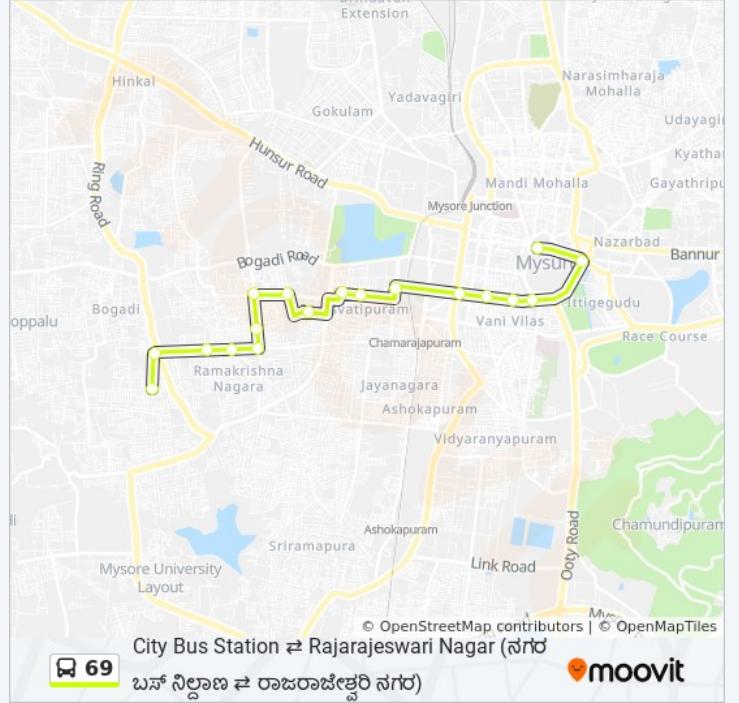

City Bus Station ⇌ Rajarajeswari Nagar ()

Get The App

The 69 bus line (City Bus Station ⇌ Rajarajeswari Nagar ()) has 2 routes. For regular weekdays, their operation hours are:

(1) → City Bus Station (): 08:50 - 18:35 (2) → Rajarajeswari Nagar (): 08:20 - 18:05

69 bus Info

Direction: → City Bus Station ()

Stops: 18

Trip Duration: 22 min

Line Summary:

Direction: → Rajarajeswari Nagar

()

17 stops

69 bus Time Schedule

→ Rajarajeswari Nagar ()

Route Timetable:

Sunday	08:20 - 18:05
Monday	08:20 - 18:05
Tuesday	08:20 - 18:05
Wednesday	08:20 - 18:05
Thursday	08:20 - 18:05
Friday	08:20 - 18:05
Saturday	08:20 - 18:05

69 bus Info

Direction: → Rajarajeswari Nagar

()

Stops: 17

Trip Duration: 21 min

Line Summary:

69 bus time schedules and route maps are available in an offline PDF at moovitapp.com. Use the [Moovit App](#) to see live bus times, train schedule or subway schedule, and step-by-step directions for all public transit in Mysore.