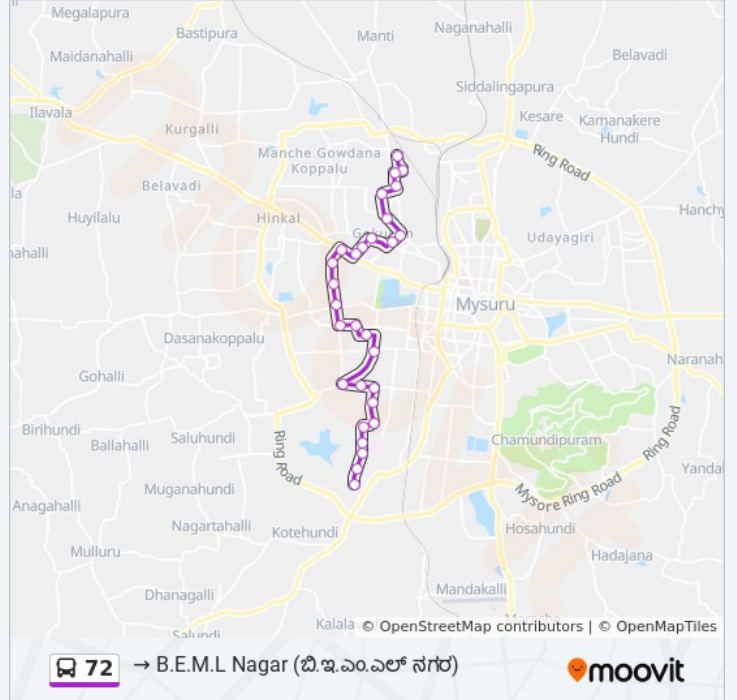

72 bus Info
Direction: → B.E.M.L Nagar (. . .)
Stops: 29
Trip Duration: 42 min
Line Summary:

Vijaya Bank ()

Ramakrishna Nagar Circle ()

Amma Complex ()

Kuvempu Nagar Complex ()

M Block ()

Kuvempu Nagar ()

Vivekananda Circle ()

Amrutha Bakery ()

Sri Rampura Water Tank ()

V.B Bakery ()

B.E.M.L Nagar ()

Direction: → Metagalli ()

30 stops

[VIEW LINE SCHEDULE](#)

B.E.M.L Nagar ()