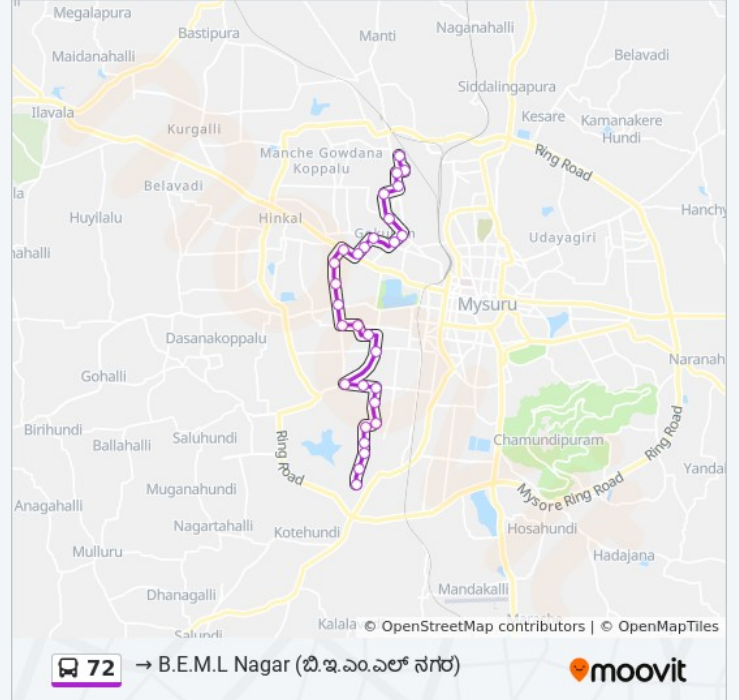

Speech And Hearing Institute

S.J.C College ( )

J.S.S Polytechnic ( )

Premier Studio ( )

Chinmaya Vidyalaya ( )

Panchavati ( )

Paparam House ( )

V.V Puram Post Office ( )

Vonti Koppal Temple ( )

Nirmala Convent ( )

Adithya Hospital ( )

Doctors Corner

E.S.I Hospital ( )

P.K Sanitorium ( )

Brindavan Extn. 1st Stage ( )

Metagalli ( )

72 bus time schedules and route maps are available in an offline PDF at moovitapp.com. Use the [Moovit App](#) to see live bus times, train schedule or subway schedule, and step-by-step directions for all public transit in Mysore.

[About Moovit](#) • [MaaS Solutions](#) • [Supported Countries](#) • [Mooviter Community](#)

© 2024 Moovit - All Rights Reserved

Check Live Arrival Times