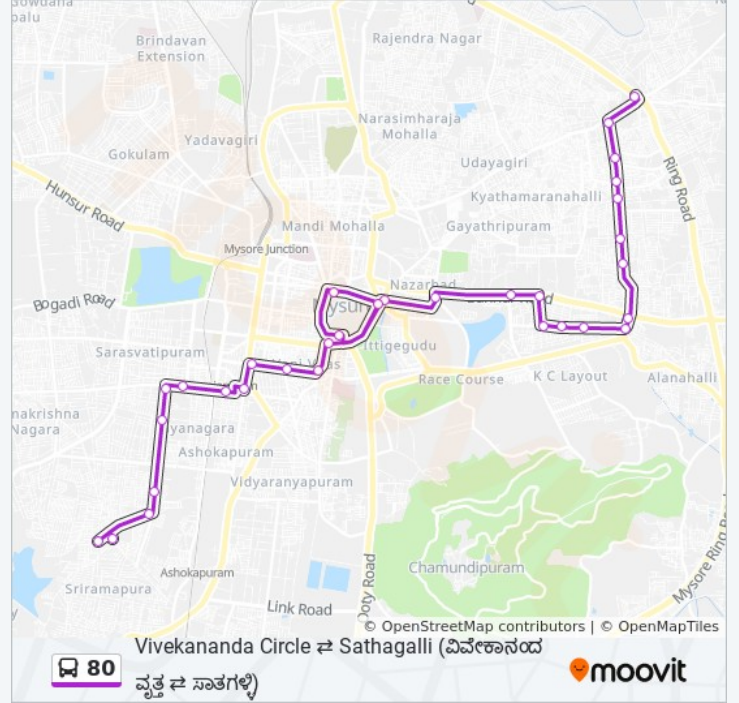

Vivekananda Circle ⇌ Sathagalli ()

Get The App

The 80 bus line (Vivekananda Circle ⇌ Sathagalli () ⇌ ()) has 2 routes. For regular weekdays, their operation hours are:

(1) → Sathagalli (): 06:40 - 21:25(2) → Vivekananda Circle (): 05:45 - 20:30

80 bus Info

Direction: → Vivekananda Circle (. . .)

Stops: 30

Trip Duration: 37 min

Line Summary:

Hardinge Circle

C.B.S Platform 20 (. 20)

Vani Vilas Market ()

Siddappa Square ()

R.T.O (. . .)

Ashoka Circle ()

Under Bridge ()

K.G Koppal (. . .)

Apollo Hospital ()

Cauvery School ()

Kuvempu Nagar K.E.B (. . .)

R.M.P Quarters (.)

Aravinda Nagar ()

Kuvempu Nagar ()

Vivekananda Circle ()

80 bus time schedules and route maps are available in an offline PDF at moovitapp.com. Use the [Moovit App](#) to see live bus times, train schedule or subway schedule, and step-by-step directions for all public transit in Mysore.