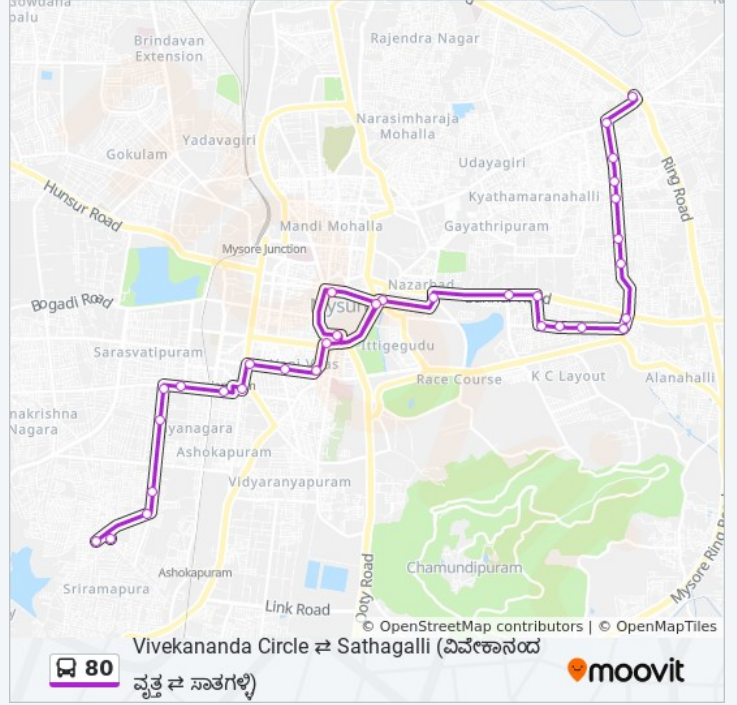

Vivekananda Circle ⇌ Sathagalli ()

Get The App

The 80 bus line (Vivekananda Circle ⇌ Sathagalli () ⇌ ()) has 2 routes. For regular weekdays, their operation hours are:

(1) → Sathagalli (): 06:40 - 21:25(2) → Vivekananda Circle (): 05:45 - 20:30

Use the Moovit App to find the closest 80 bus station near you and find out when is the next 80 bus arriving.

Direction: → Sathagalli ()
 32 stops
[VIEW LINE SCHEDULE](#)

80 bus Time Schedule
 → Sathagalli () Route Timetable:

80 bus Info
Direction: → Sathagalli ()
Stops: 32
Trip Duration: 44 min
Line Summary:

- A.V Hospital (. . .)
- Ganesha Temple (. . .)
- Palya Gate (. . .)
- Sangeetha Corner
- Yaraganahalli Circle
- Teachers Layout (. . .)
- J.S.S Layout (. . .)
- Triveni Circle (. . .)
- Kuvempu Circle (. . .)
- Water Tank (. . .)
- Kalyangiri K.E.B (. . .)
- Sathagalli Bus Stand (. . .)

Direction: → Vivekananda Circle

(. . .)

30 stops

[VIEW LINE SCHEDULE](#)

- Sathagalli Bus Stand (. . .)
- Kalyangiri K.E.B (. . .)
- Water Tank (. . .)
- Kuvempu Circle (. . .)
- Triveni Circle (. . .)
- J.S.S Layout (. . .)
- Teachers Layout (. . .)
- Yaraganahalli Circle
- Sangeetha Corner
- Palya Gate (. . .)
- Ganesha Temple (. . .)
- A.V Hospital (. . .)
- Geetha Convent
- Milk Dairy (. . .)
- Nazarabad (. . .)