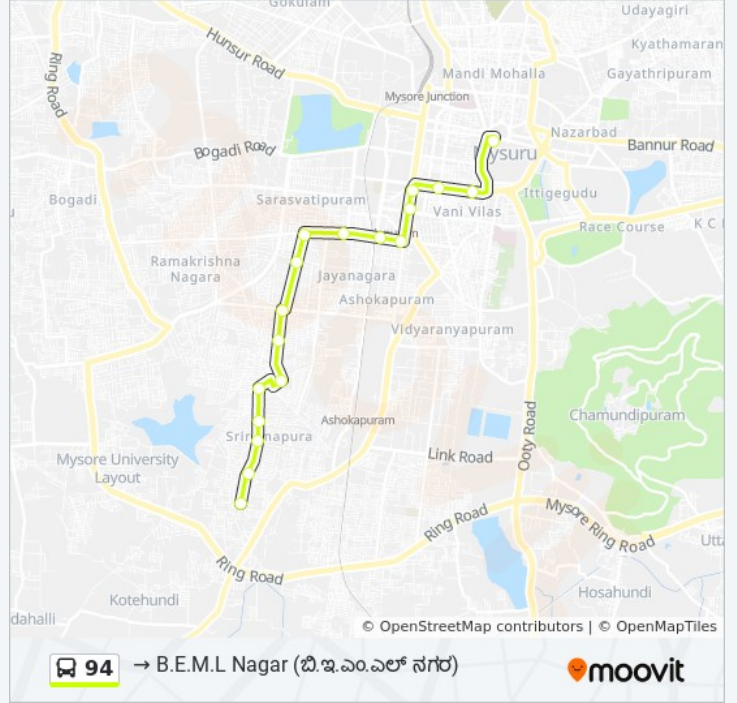

Laxmi Talkies ( )

Sanskrit Pathashale

Hardinge Circle

City Bus Station ( )

94 bus time schedules and route maps are available in an offline PDF at moovitapp.com. Use the [Moovit App](#) to see live bus times, train schedule or subway schedule, and step-by-step directions for all public transit in Mysore.

[About Moovit](#) • [MaaS Solutions](#) • [Supported Countries](#) • [Mooviter Community](#)

© 2024 Moovit - All Rights Reserved

Check Live Arrival Times