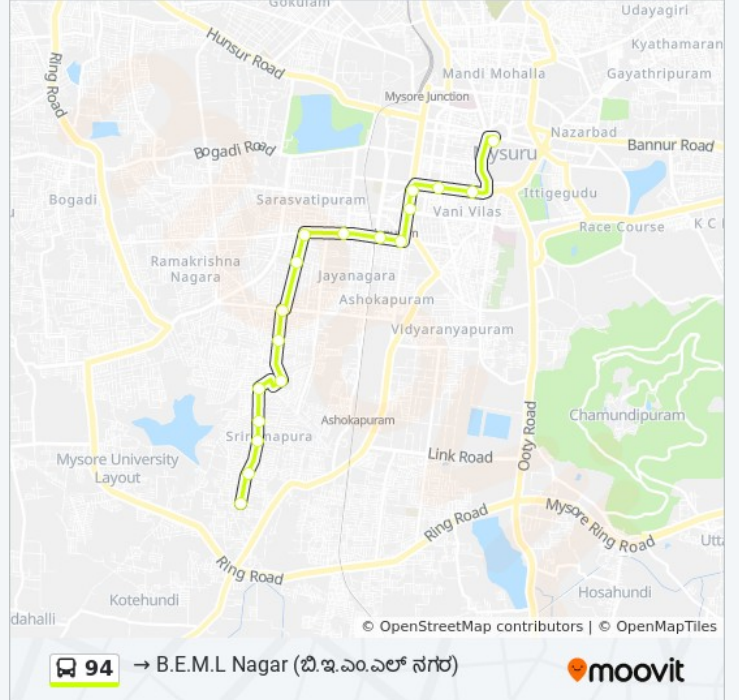

94

→ B.E.M.L Nagar (. . .)

Get The App

The 94 bus line (→ B.E.M.L Nagar (. . .)) has 2 routes. For regular weekdays, their operation hours are:

(1) → B.E.M.L Nagar (. . .): 06:50 - 22:20(2) → City Bus Station (): 06:15 - 20:30

Use the Moovit App to find the closest 94 bus station near you and find out when is the next 94 bus arriving.

Direction: → B.E.M.L Nagar (. . .)

18 stops

[VIEW LINE SCHEDULE](#)

- C.B.S Platform 19 (. . . 19)
- Laxmi Talkies ()
- Seetha Vilas Choultry ()
- Ramaswamy Circle ()
- Rto
- Ashoka Circle ()
- Under Bridge ()
- K.G Koppal (. . .)
- Akshaya Bhandar ()
- Gnanaganga School ()
- Kuvempu Nagar Complex ()
- M Block ()
- Kuvempu Nagar ()
- Vivekananda Circle ()
- Amrutha Bakery ()
- Sri Rampura Water Tank ()
- V.B Bakery (. . .)
- B.E.M.L Nagar (. . .)

94 bus Time Schedule

→ B.E.M.L Nagar (. . .) Route

Timetable:

Sunday	06:50 - 22:20
Monday	06:50 - 22:20
Tuesday	06:50 - 22:20
Wednesday	06:50 - 22:20
Thursday	06:50 - 22:20
Friday	06:50 - 22:20
Saturday	06:50 - 22:20

94 bus Info

Direction: → B.E.M.L Nagar (. . .)

Stops: 18

Trip Duration: 22 min

Line Summary:

Direction: → City Bus Station ()

20 stops

[VIEW LINE SCHEDULE](#)