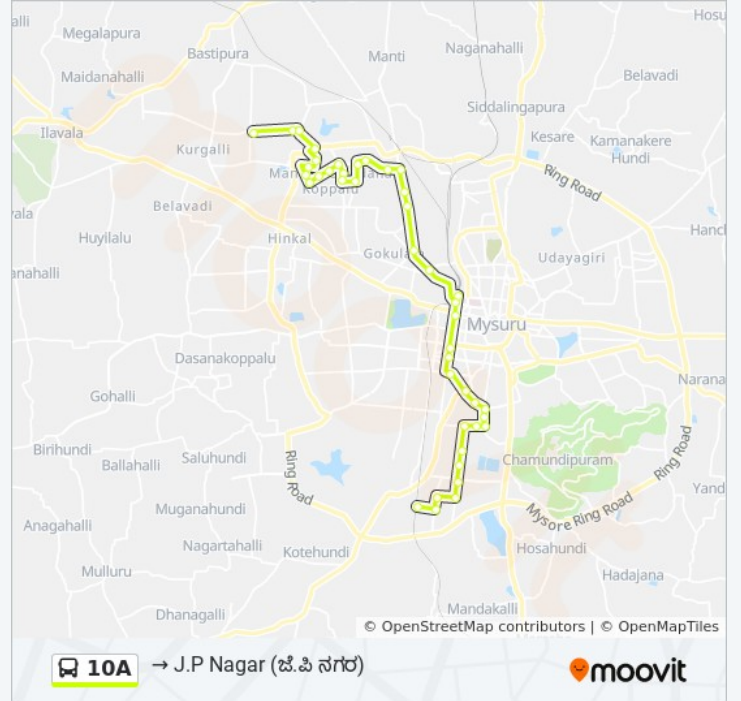

10A

→ J.P Nagar (.)

Get The App

The 10A bus line (→ J.P Nagar (.)) has 2 routes. For regular weekdays, their operation hours are:
 (1) → J.P Nagar (.): 06:10 - 20:50(2) → Lnt (&): 05:47 - 19:20
 Use the Moovit App to find the closest 10A bus station near you and find out when is the next 10A bus arriving.

10A bus Info

Direction: → J.P Nagar (.)

Stops: 42

Trip Duration: 56 min

Line Summary:

-)
- Akashavani ()
- Dasappa Circle ()
- Railway Station ()
- Maharani College ()
- Ramaswamy Circle ()
- Rto
- Ashoka Circle ()
- Five Light Circle ()
- Chamundipuram ()
- St. Marys Convent
- Karumariyamma Temple ()
- Sewage Farm ()
- Mahalakshmi Stores ()
- Sterling Talkies ()
- Ganesh Temple ()
- Maharshi Public School ()
- Shanidevara Temple ()
- Gobli Mara ()
- Kavitha Bakery ()
- Police Booth ()
- J.P Nagar (.)

Direction: → Lnt (&)

39 stops

[VIEW LINE SCHEDULE](#)

- J.P Nagar (.)
- Police Booth ()
- Kavitha Bakery ()
- Gobli Mara ()
- Shanidevara Temple ()

10A bus Time Schedule

→ Lnt (&) Route Timetable:

Sunday	05:47 - 19:20
Monday	05:47 - 19:20
Tuesday	05:47 - 19:20
Wednesday	05:47 - 19:20
Thursday	05:47 - 19:20
Friday	05:47 - 19:20
Saturday	05:47 - 19:20

10A bus Info

Direction: → Lnt (&)

Stops: 39

Trip Duration: 57 min

Line Summary:

Bharath Cancer Hospital

Shobha Gate

Infosys