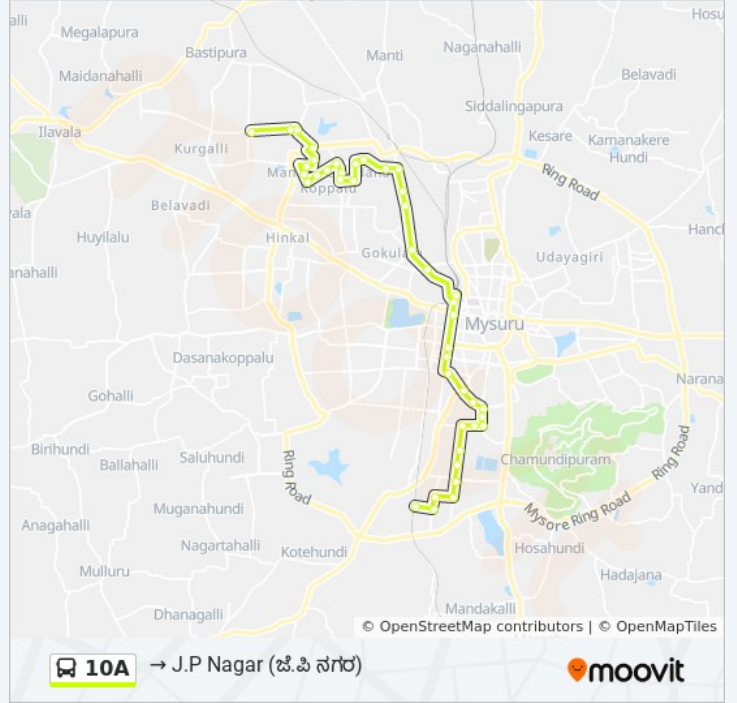

10A

→ J.P Nagar (.)

Get The App

The 10A bus line (→ J.P Nagar (.)) has 2 routes. For regular weekdays, their operation hours are:
 (1) → J.P Nagar (.): 06:10 - 20:50(2) → Lnt (&): 05:47 - 19:20
 Use the Moovit App to find the closest 10A bus station near you and find out when is the next 10A bus arriving.

10A bus Time Schedule

→ J.P Nagar (.) Route Timetable:

Sunday	06:10 - 20:50
Monday	06:10 - 20:50
Tuesday	06:10 - 20:50
Wednesday	06:10 - 20:50
Thursday	06:10 - 20:50
Friday	06:10 - 20:50
Saturday	06:10 - 20:50

10A bus Info

Direction: → J.P Nagar (.)

Stops: 42

Trip Duration: 56 min

Line Summary:

-)
- Akashavani ()
- Dasappa Circle ()
- Railway Station ()
- Maharani College ()
- Ramaswamy Circle ()
- Rto
- Ashoka Circle ()
- Five Light Circle ()
- Chamundipuram ()
- St. Marys Convent
- Karumariyamma Temple ()
- Sewage Farm ()
- Mahalakshmi Stores ()
- Sterling Talkies ()
- Ganesh Temple ()
- Maharshi Public School ()
- Shanidevara Temple ()
- Gobli Mara ()
- Kavitha Bakery ()
- Police Booth ()
- J.P Nagar (.)

Direction: → Lnt (&)

39 stops

[VIEW LINE SCHEDULE](#)

- J.P Nagar (.)
- Police Booth ()
- Kavitha Bakery ()
- Gobli Mara ()
- Shanidevara Temple ()

10A bus Time Schedule

→ Lnt (&) Route Timetable:

Sunday	05:47 - 19:20
Monday	05:47 - 19:20
Tuesday	05:47 - 19:20
Wednesday	05:47 - 19:20
Thursday	05:47 - 19:20
Friday	05:47 - 19:20
Saturday	05:47 - 19:20