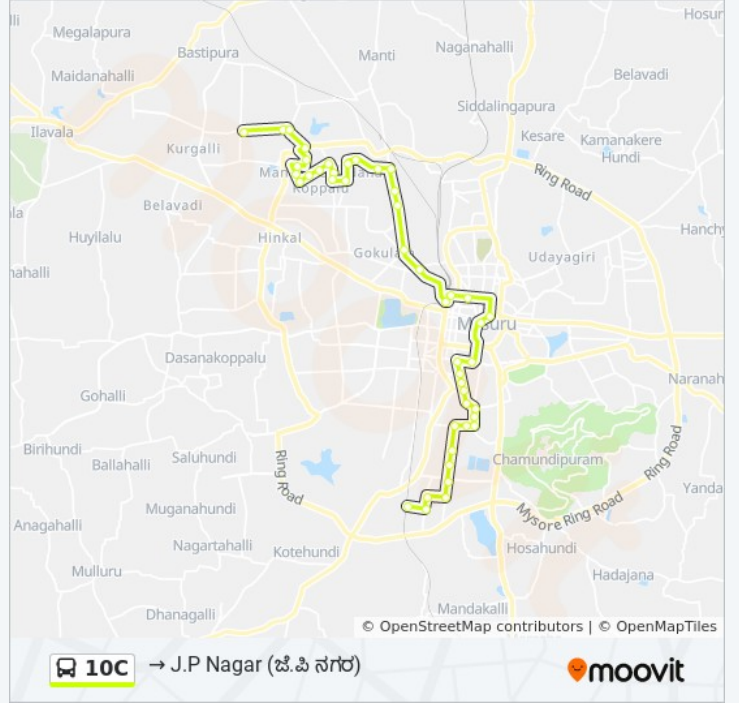

10C

→ J.P Nagar ( . )

Get The App

The 10C bus line (→ J.P Nagar ( . )) has 2 routes. For regular weekdays, their operation hours are:  
 (1) → J.P Nagar ( . ): 06:10 - 20:50(2) → L&T ( & ): 05:47 - 19:20

### 10C bus Time Schedule

→ J.P Nagar ( . ) Route Timetable:

|           |               |
|-----------|---------------|
| Sunday    | 06:10 - 20:50 |
| Monday    | 06:10 - 20:50 |
| Tuesday   | 06:10 - 20:50 |
| Wednesday | 06:10 - 20:50 |
| Thursday  | 06:10 - 20:50 |
| Friday    | 06:10 - 20:50 |
| Saturday  | 06:10 - 20:50 |

### 10C bus Info

**Direction:** → J.P Nagar ( . )

**Stops:** 45

**Trip Duration:** 58 min

**Line Summary:**

- )
- Akashavani ( )
- Dasappa Circle ( )
- Railway Station ( )
- K.R Hospital ( )
- Dodda Gadiyara ( )
- C.B.S Platform 12 ( . . 12)
- Vani Vilas Market ( )
- Siddappa Square ( )
- Seetharanga Hospital ( )
- Nanju Malige ( )
- Galli Hotel ( )
- Chamundipuram ( )
- St. Marys Convent
- Karumariyamma Temple ( )
- Sewage Farm ( )
- Mahalakshmi Stores ( )
- Sterling Talkies ( )
- Ganesh Temple ( )
- Maharshi Public School ( )
- Shanidevara Temple ( )
- Gobli Mara ( )
- Kavitha Bakery ( )
- Police Booth ( )
- J.P Nagar ( . )

**Direction:** → L&T ( & )

44 stops

[VIEW LINE SCHEDULE](#)

J.P Nagar ( . )

Police Booth ( )