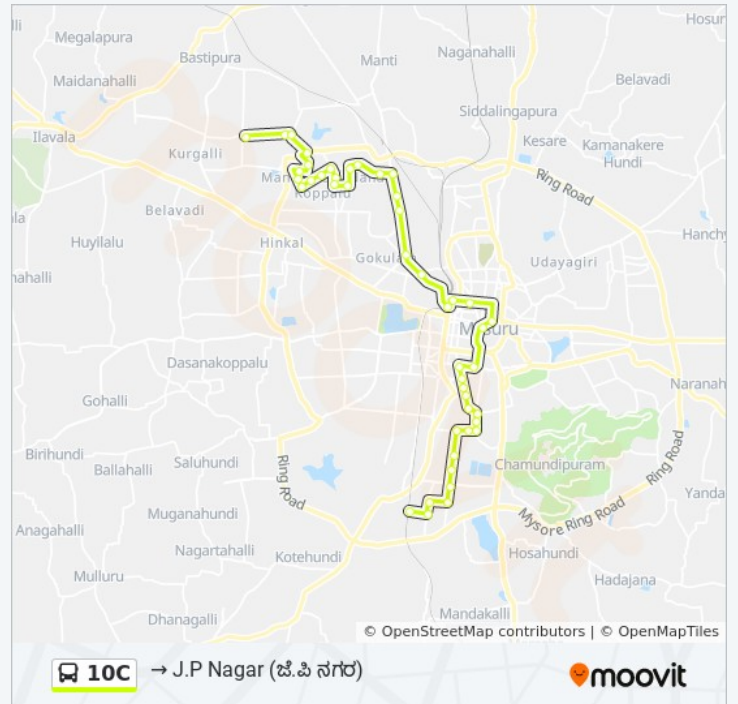

10C

→ J.P Nagar ( . )

Get The App

The 10C bus line (→ J.P Nagar ( . )) has 2 routes. For regular weekdays, their operation hours are:  
 (1) → J.P Nagar ( . ): 06:10 - 20:50(2) → L&T ( & ): 05:47 - 19:20

### 10C bus Info

**Direction:** → L&T ( & )

**Stops:** 44

**Trip Duration:** 63 min

**Line Summary:**

Abhishek Circle ( )  
Made Gowda Circle ( )  
C.I.T.B Choultry ( )  
Mayura Circle  
Kaveri Circle  
Sankranthi Circle  
Kitturu Rani Chennamma Circle  
Laxmikantha Nagar ( )  
Ganesh Temple ( )  
Bharath Cancer Hospital  
Shobha Gate  
Infosys  
L & T