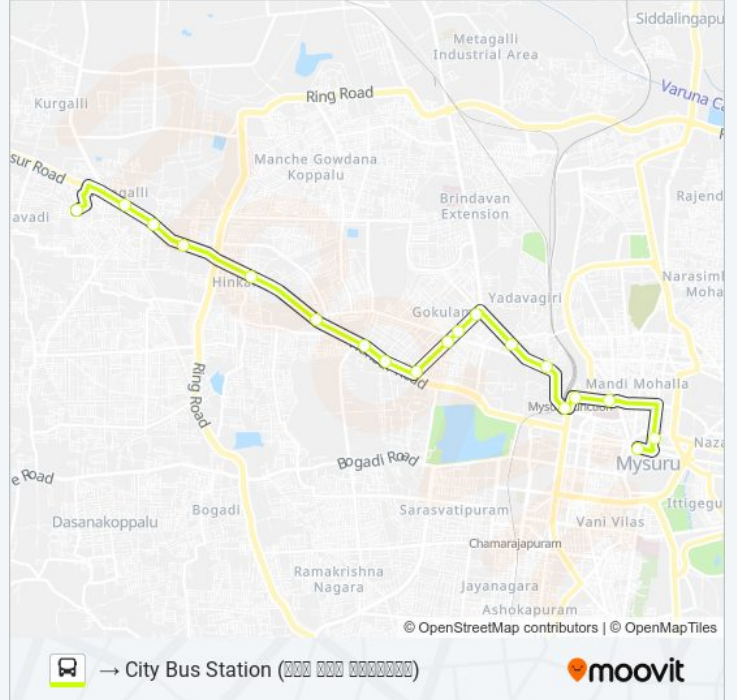

Use the Moovit App to find the closest 115 bus station near you and find out when is the next 115 bus arriving.

Direction: → City Bus Station ()

19 stops

[VIEW LINE SCHEDULE](#)

- Hootagalli Water Tank ()
- Hootagalli ()
- S.R.S Hootagalli (. .)
- Yashaswi Choultry ()
- Hinkal ()
- Aishwarya Petrol Bunk ()
- Premier Studio ()
- B.M Hospital (.)
- St Joseph Convent ()
- Mathru Mandali ()
- V.V Puram Post Office (.)
- Vonti Koppal Temple ()
- Akashavani ()
- Vani Vilas Water Works ()
- Dasappa Circle ()
- Railway Station ()
- K.R Hospital (.)
- Dodda Gadiyara ()
- City Bus Station ()

115 bus Time Schedule

→ City Bus Station () Route
Timetable:

Sunday	09:59 - 19:25
Monday	09:59 - 19:25
Tuesday	09:59 - 19:25
Wednesday	09:59 - 19:25
Thursday	09:59 - 19:25
Friday	09:59 - 19:25
Saturday	09:59 - 19:25

115 bus Info

Direction: → City Bus Station ()

Stops: 19

Trip Duration: 25 min

Line Summary:

Direction: → Hootagalli Water Tank ()

24 stops

[VIEW LINE SCHEDULE](#)

115 bus Info

Direction: → Hootagalli Water Tank ()

Stops: 24

Trip Duration: 35 min

Line Summary: